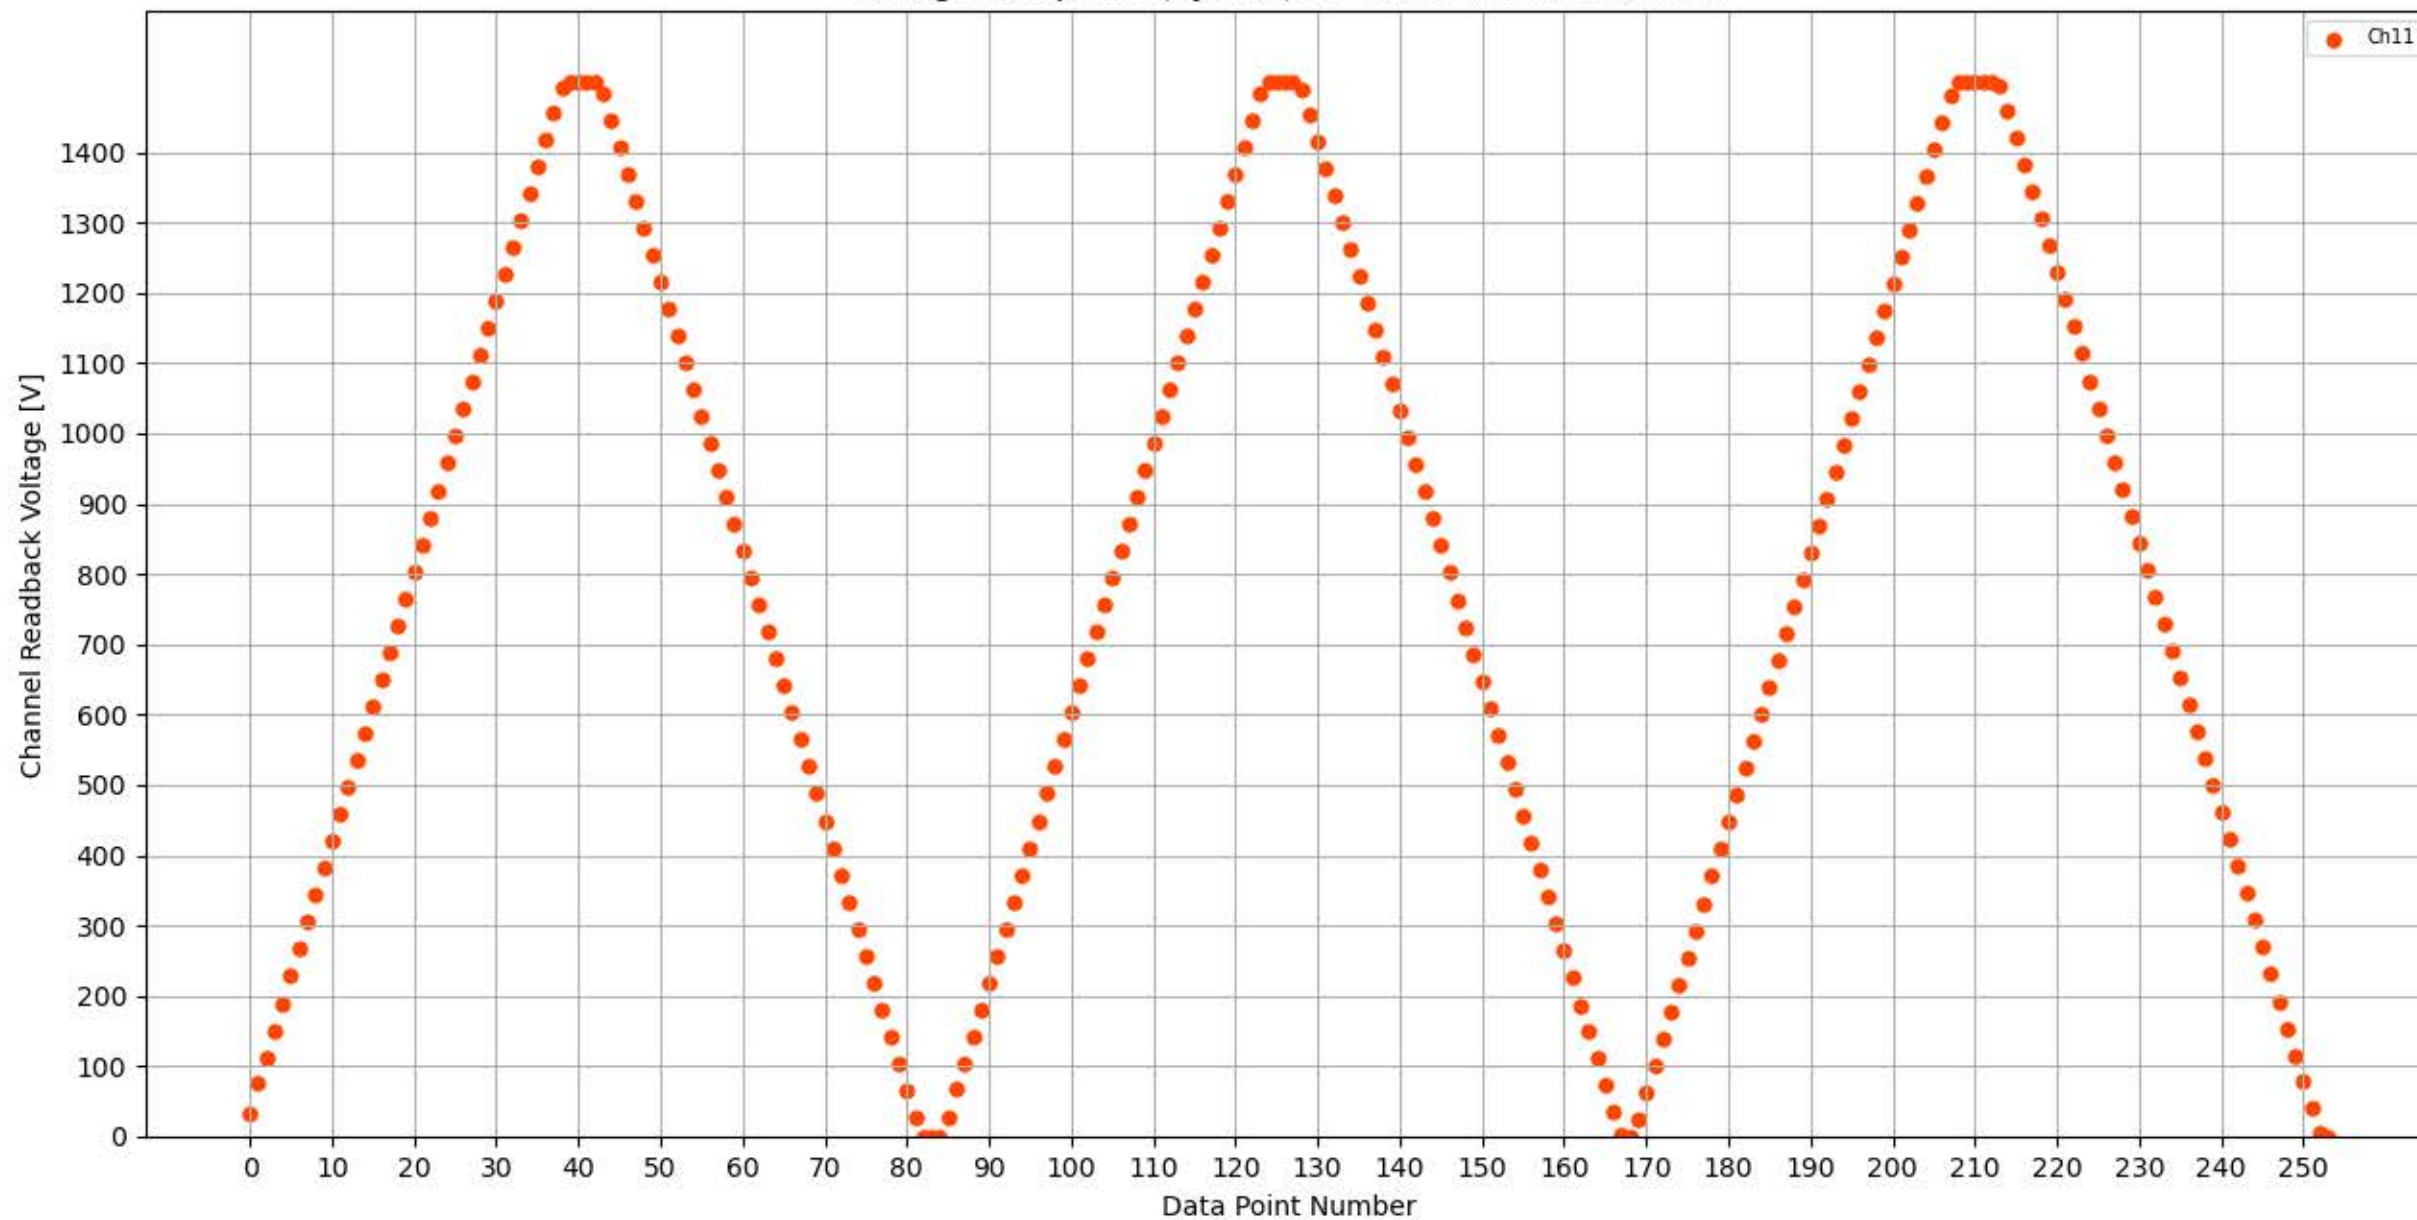

Voltage Ramp Test (Python) Bd #338, Slot #5, Ch #8

Voltage Ramp Test (Python) Bd #338, Slot #5, Ch #9

Voltage Ramp Test (Python) Bd #338, Slot #5, Ch #10

Voltage Ramp Test (Python) Bd #338, Slot #5, Ch #11