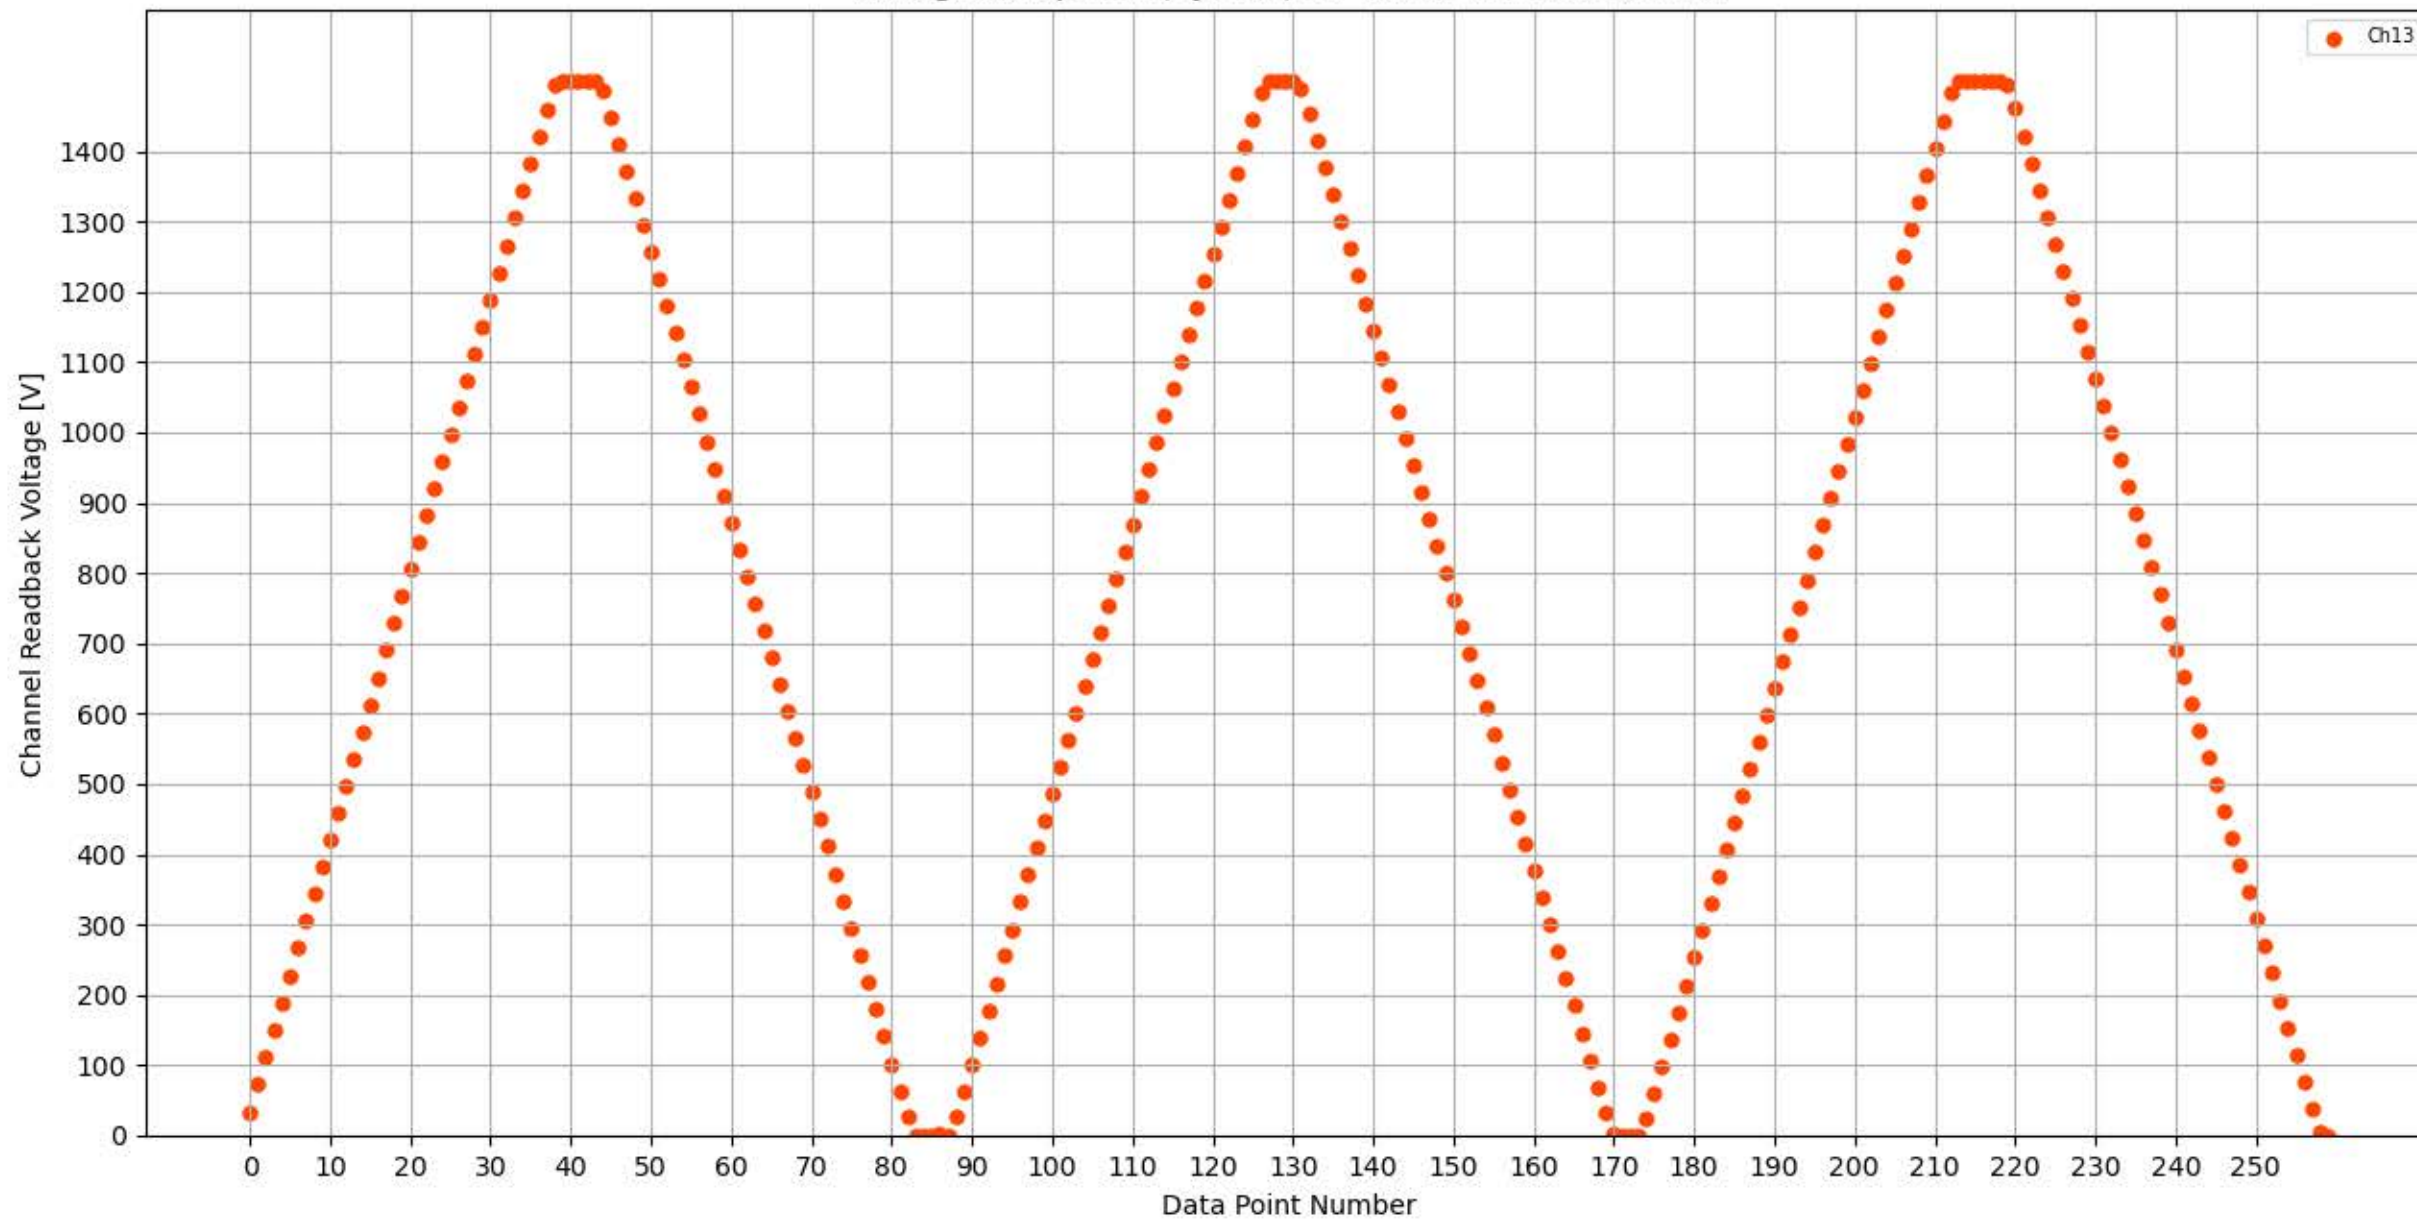

Voltage Ramp Test (Python) Bd #338, Slot #5, Ch #14

Voltage Ramp Test (Python) Bd #338, Slot #5, Ch #13