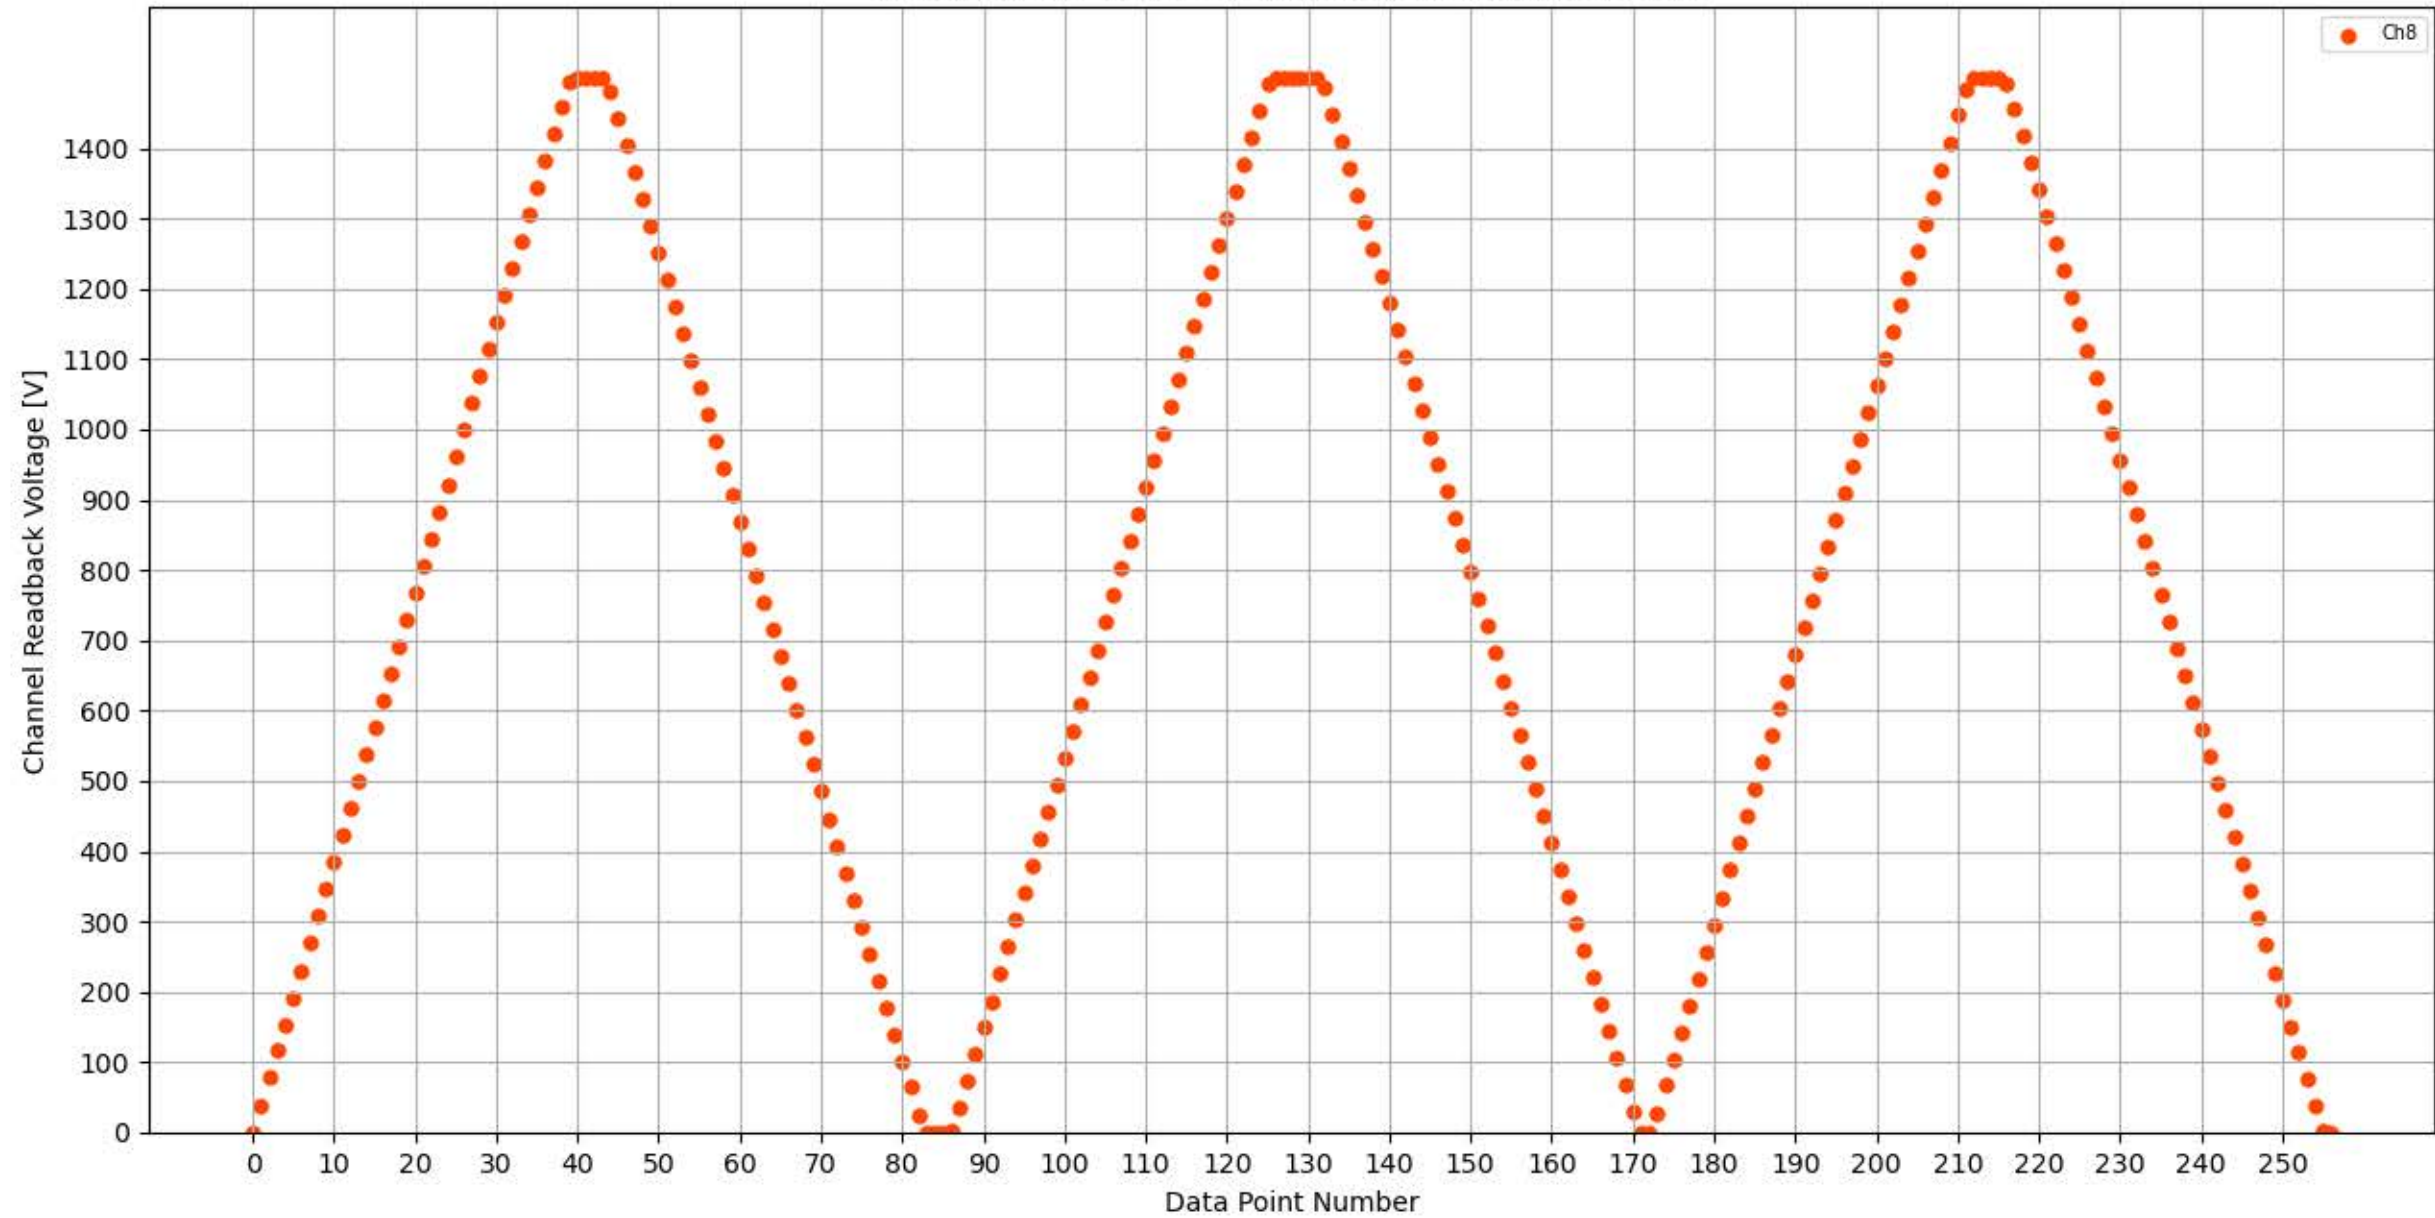

Voltage Ramp Test (Python) Bd #338, Slot #5, Ch #9

Voltage Ramp Test (Python) Bd #338, Slot #5, Ch #8