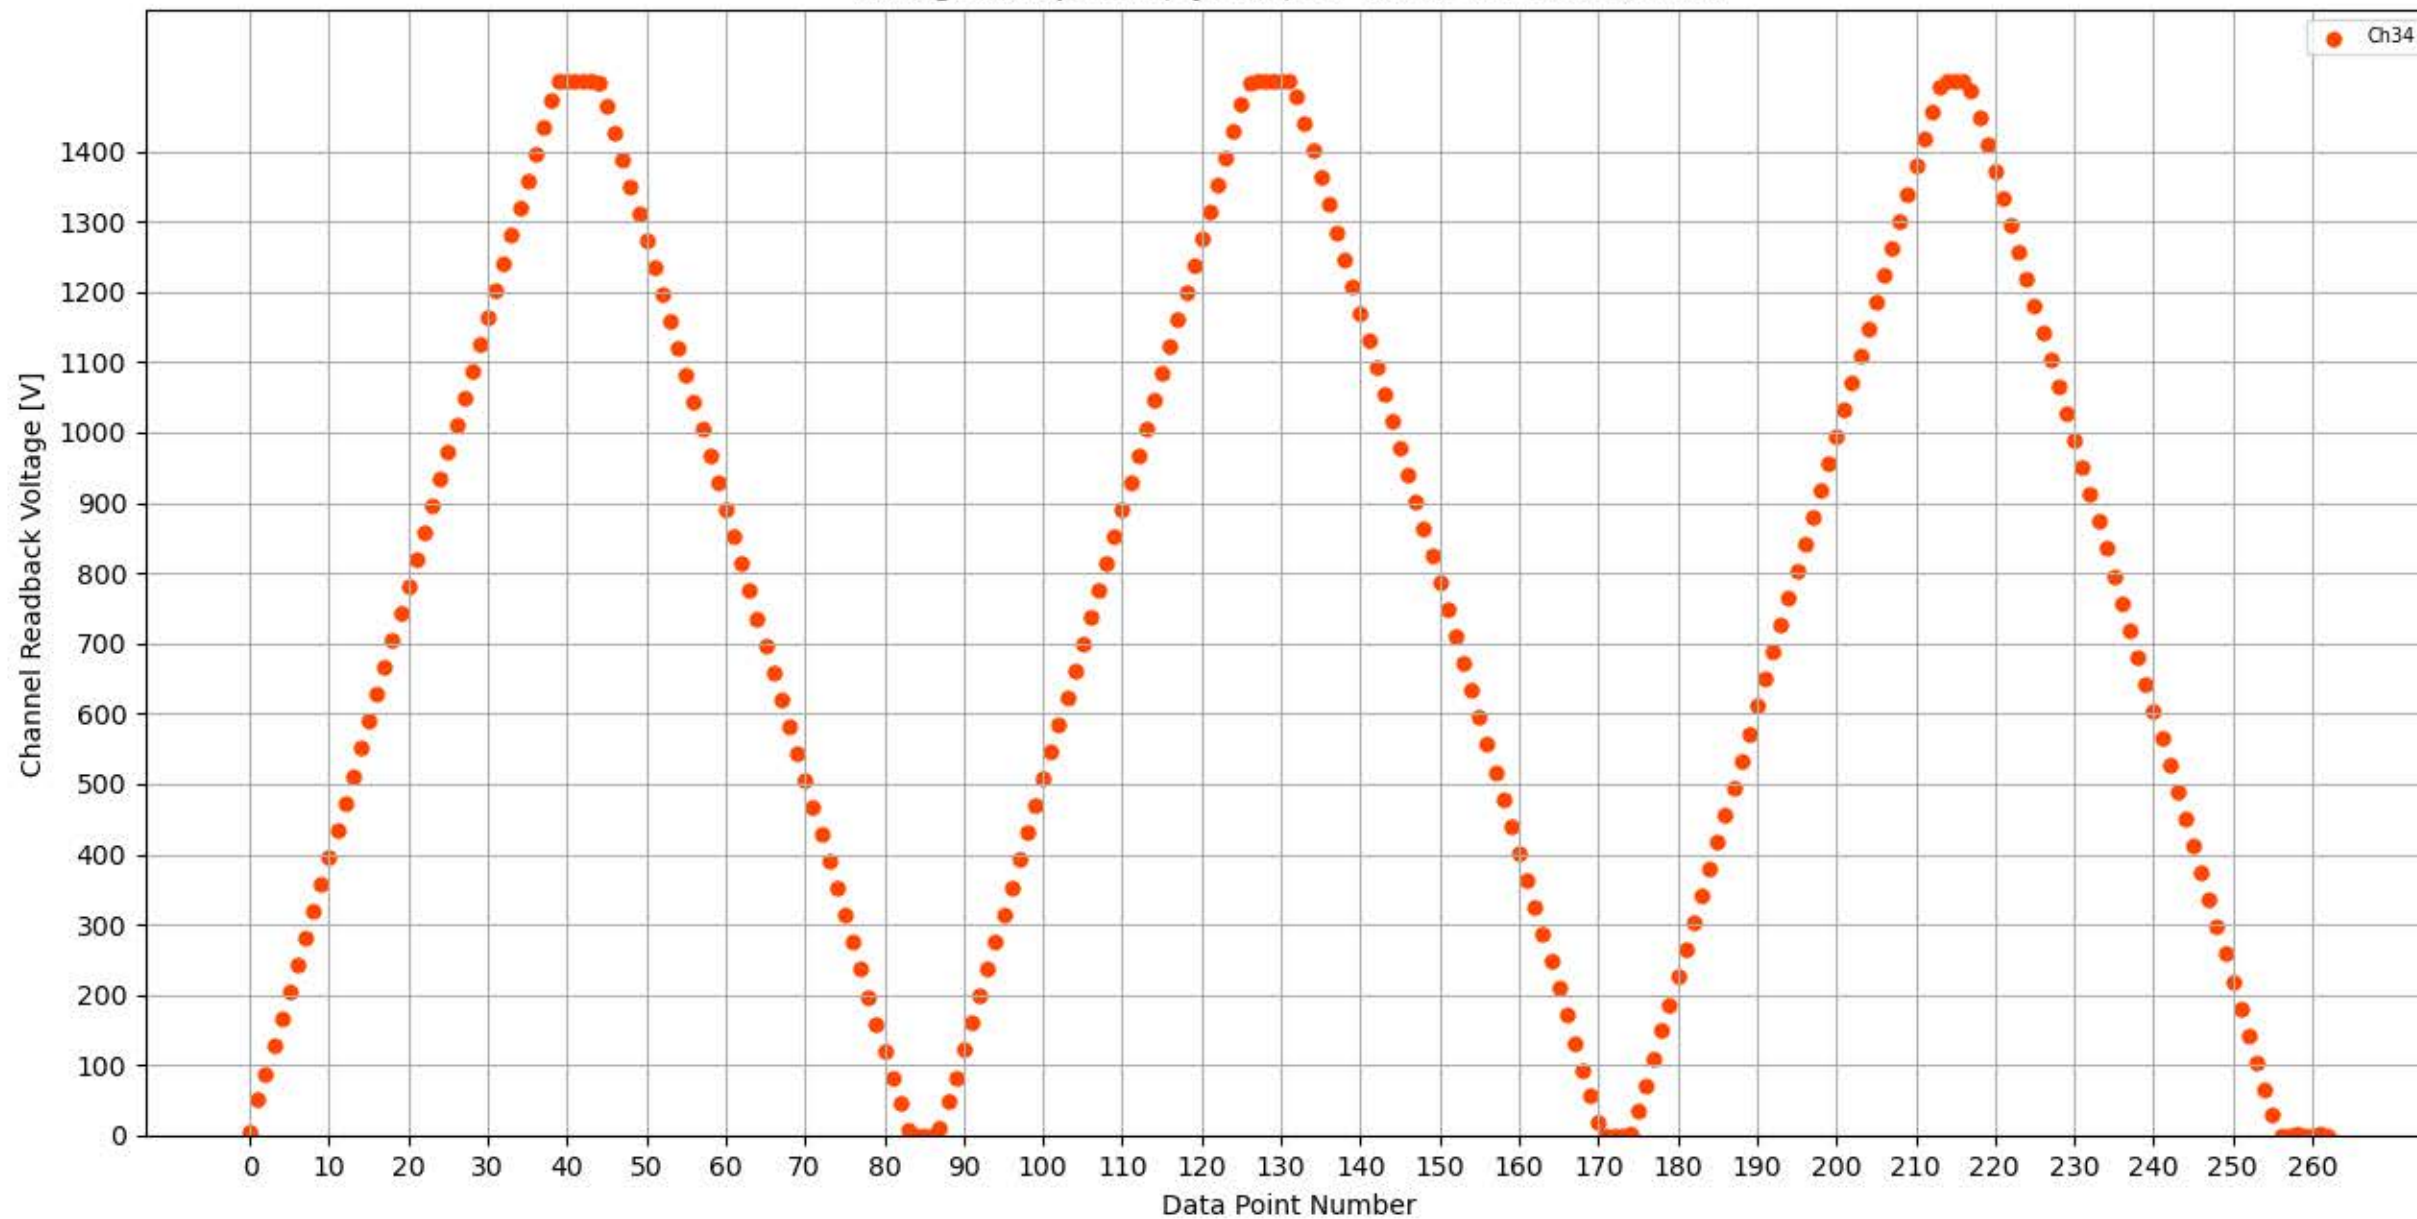

Voltage Ramp Test (Python) Bd #338, Slot #5, Ch #35

Voltage Ramp Test (Python) Bd #338, Slot #5, Ch #34