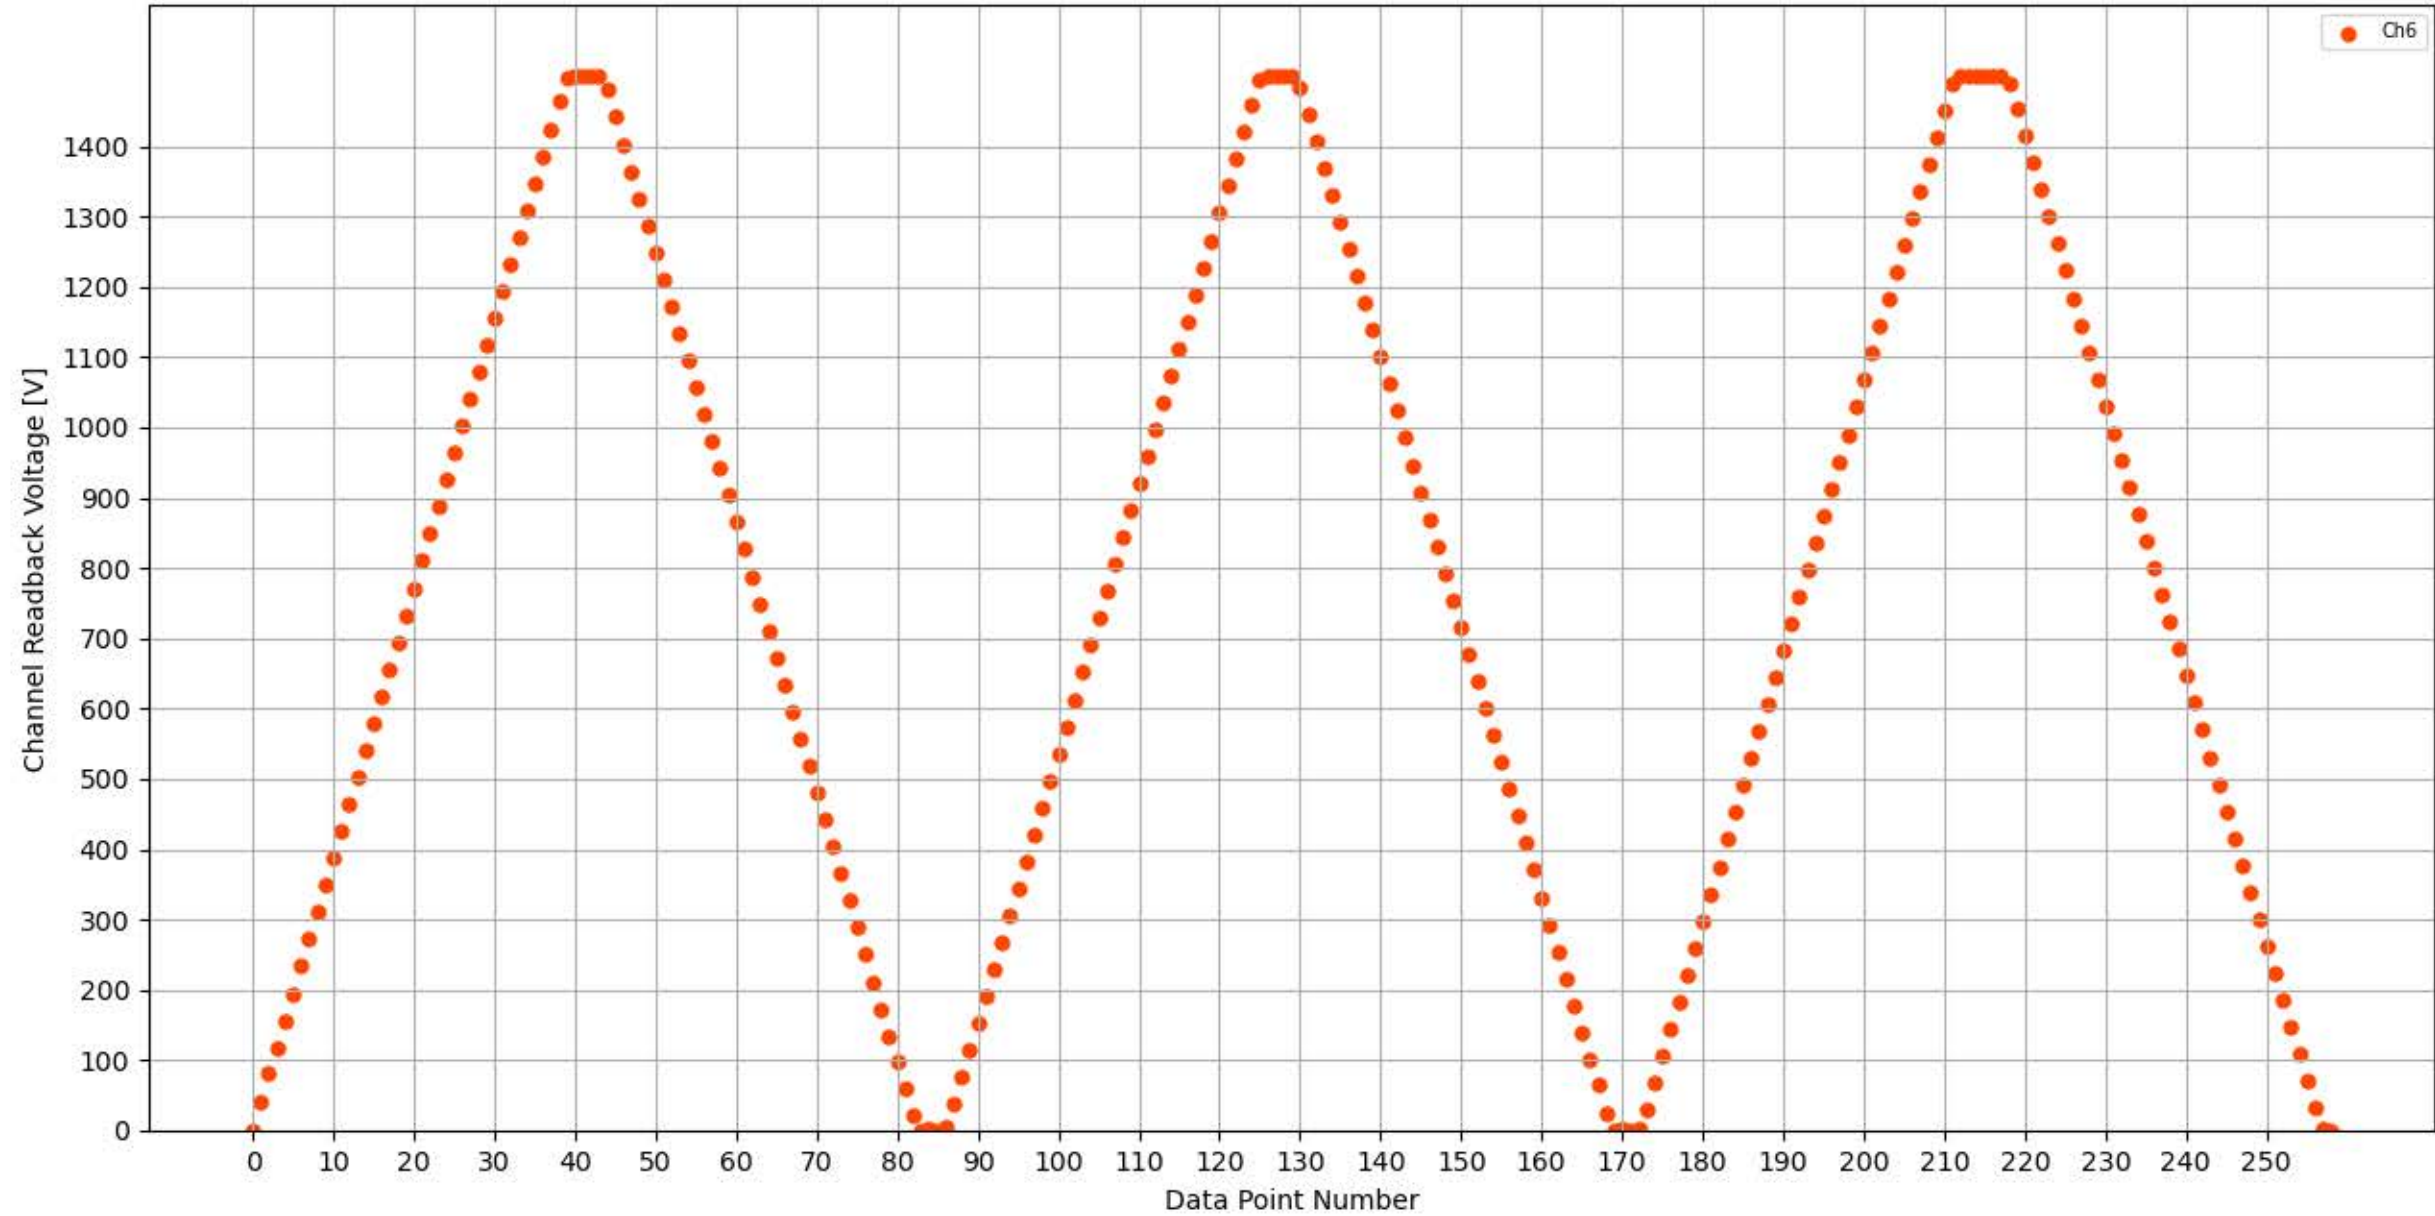

Voltage Ramp Test (Python) Bd #338, Slot #5, Ch #0

Voltage Ramp Test (Python) Bd #338, Slot #5, Ch #1

Voltage Ramp Test (Python) Bd #338, Slot #5, Ch #2

Voltage Ramp Test (Python) Bd #338, Slot #5, Ch #3

Voltage Ramp Test (Python) Bd #338, Slot #5, Ch #4

Voltage Ramp Test (Python) Bd #338, Slot #5, Ch #5

Voltage Ramp Test (Python) Bd #338, Slot #5, Ch #6

Voltage Ramp Test (Python) Bd #338, Slot #5, Ch #7