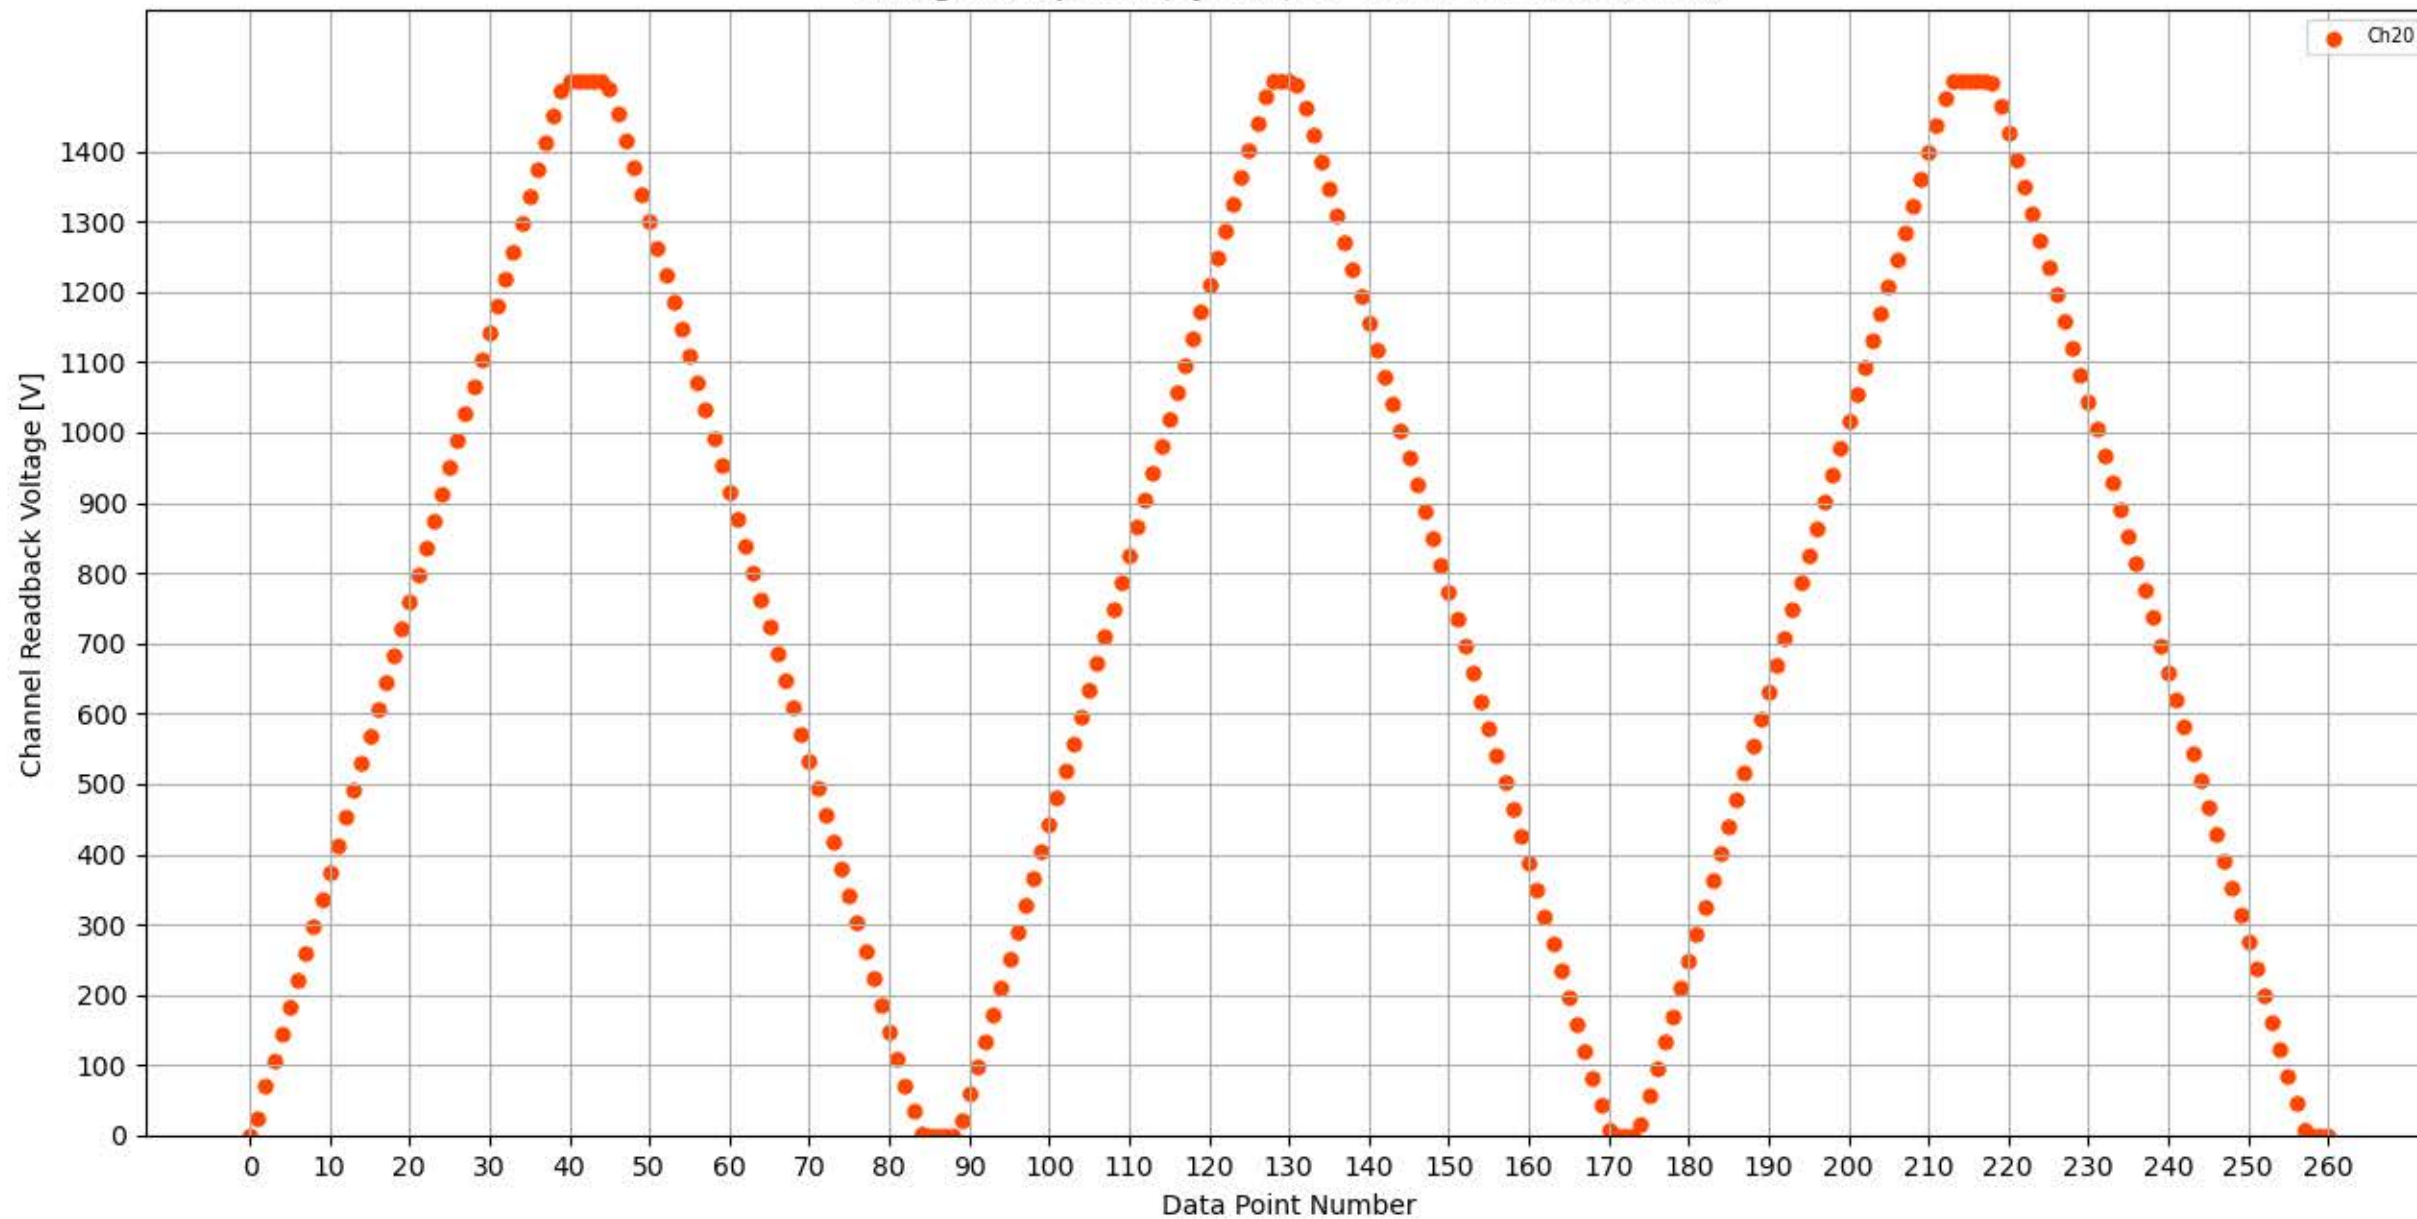

Voltage Ramp Test (Python) Bd #338, Slot #5, Ch #21

Voltage Ramp Test (Python) Bd #338, Slot #5, Ch #20