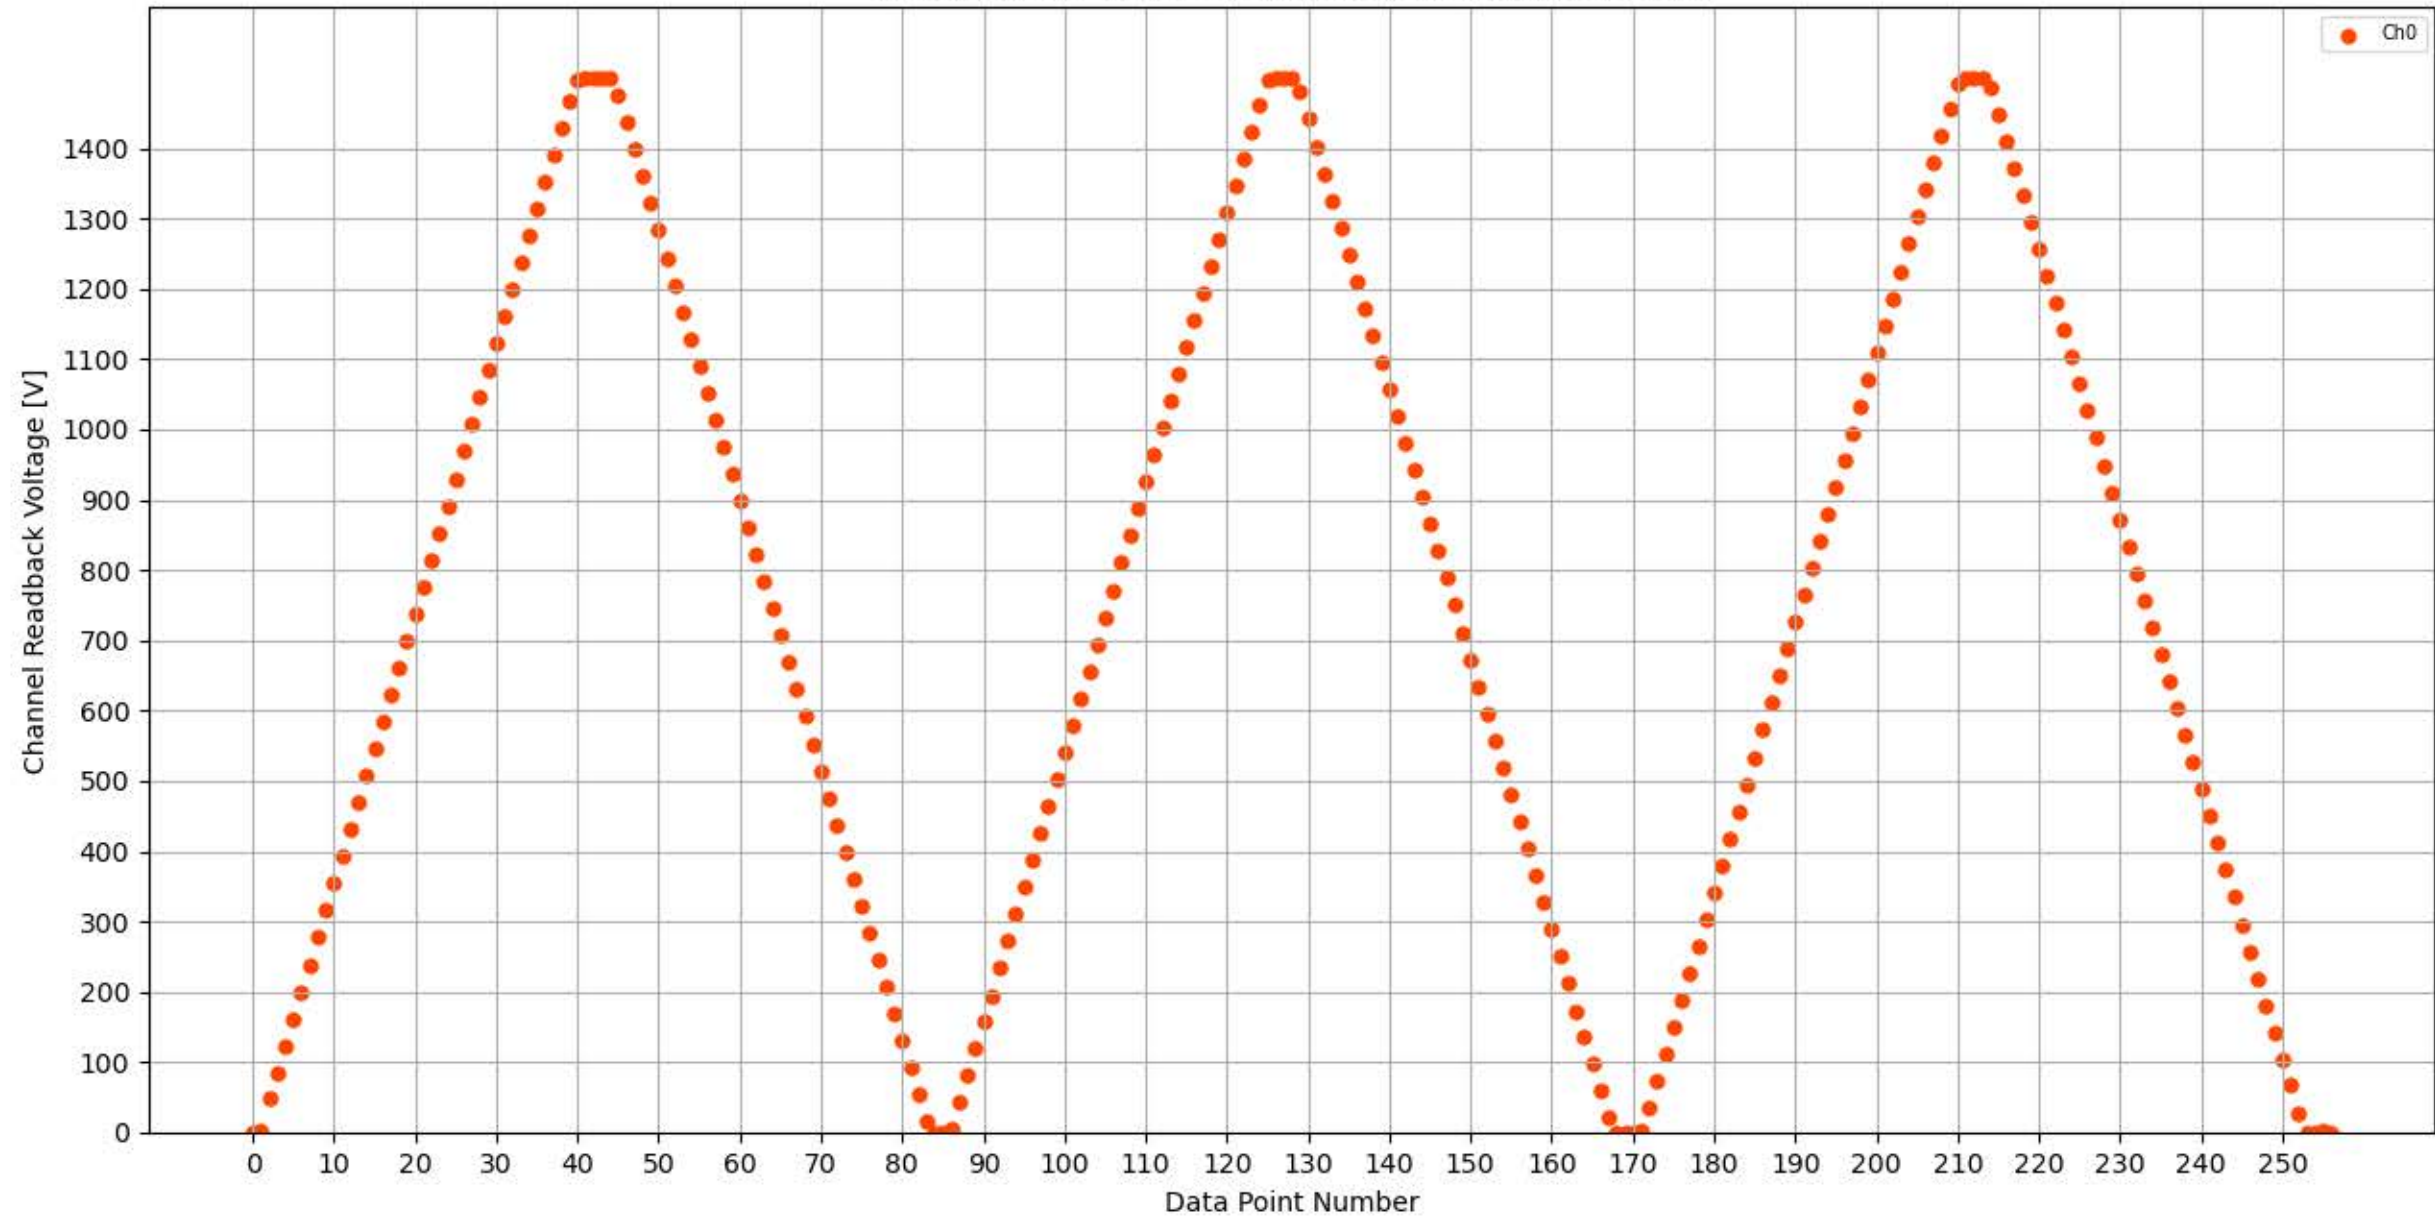

Voltage Ramp Test (Python) Bd #338, Slot #5, Ch #0

Voltage Ramp Test (Python) Bd #338, Slot #5, Ch #1

Voltage Ramp Test (Python) Bd #338, Slot #5, Ch #2

Voltage Ramp Test (Python) Bd #338, Slot #5, Ch #3

Voltage Ramp Test (Python) Bd #338, Slot #5, Ch #4

Voltage Ramp Test (Python) Bd #338, Slot #5, Ch #5

Voltage Ramp Test (Python) Bd #338, Slot #5, Ch #6

Voltage Ramp Test (Python) Bd #338, Slot #5, Ch #7