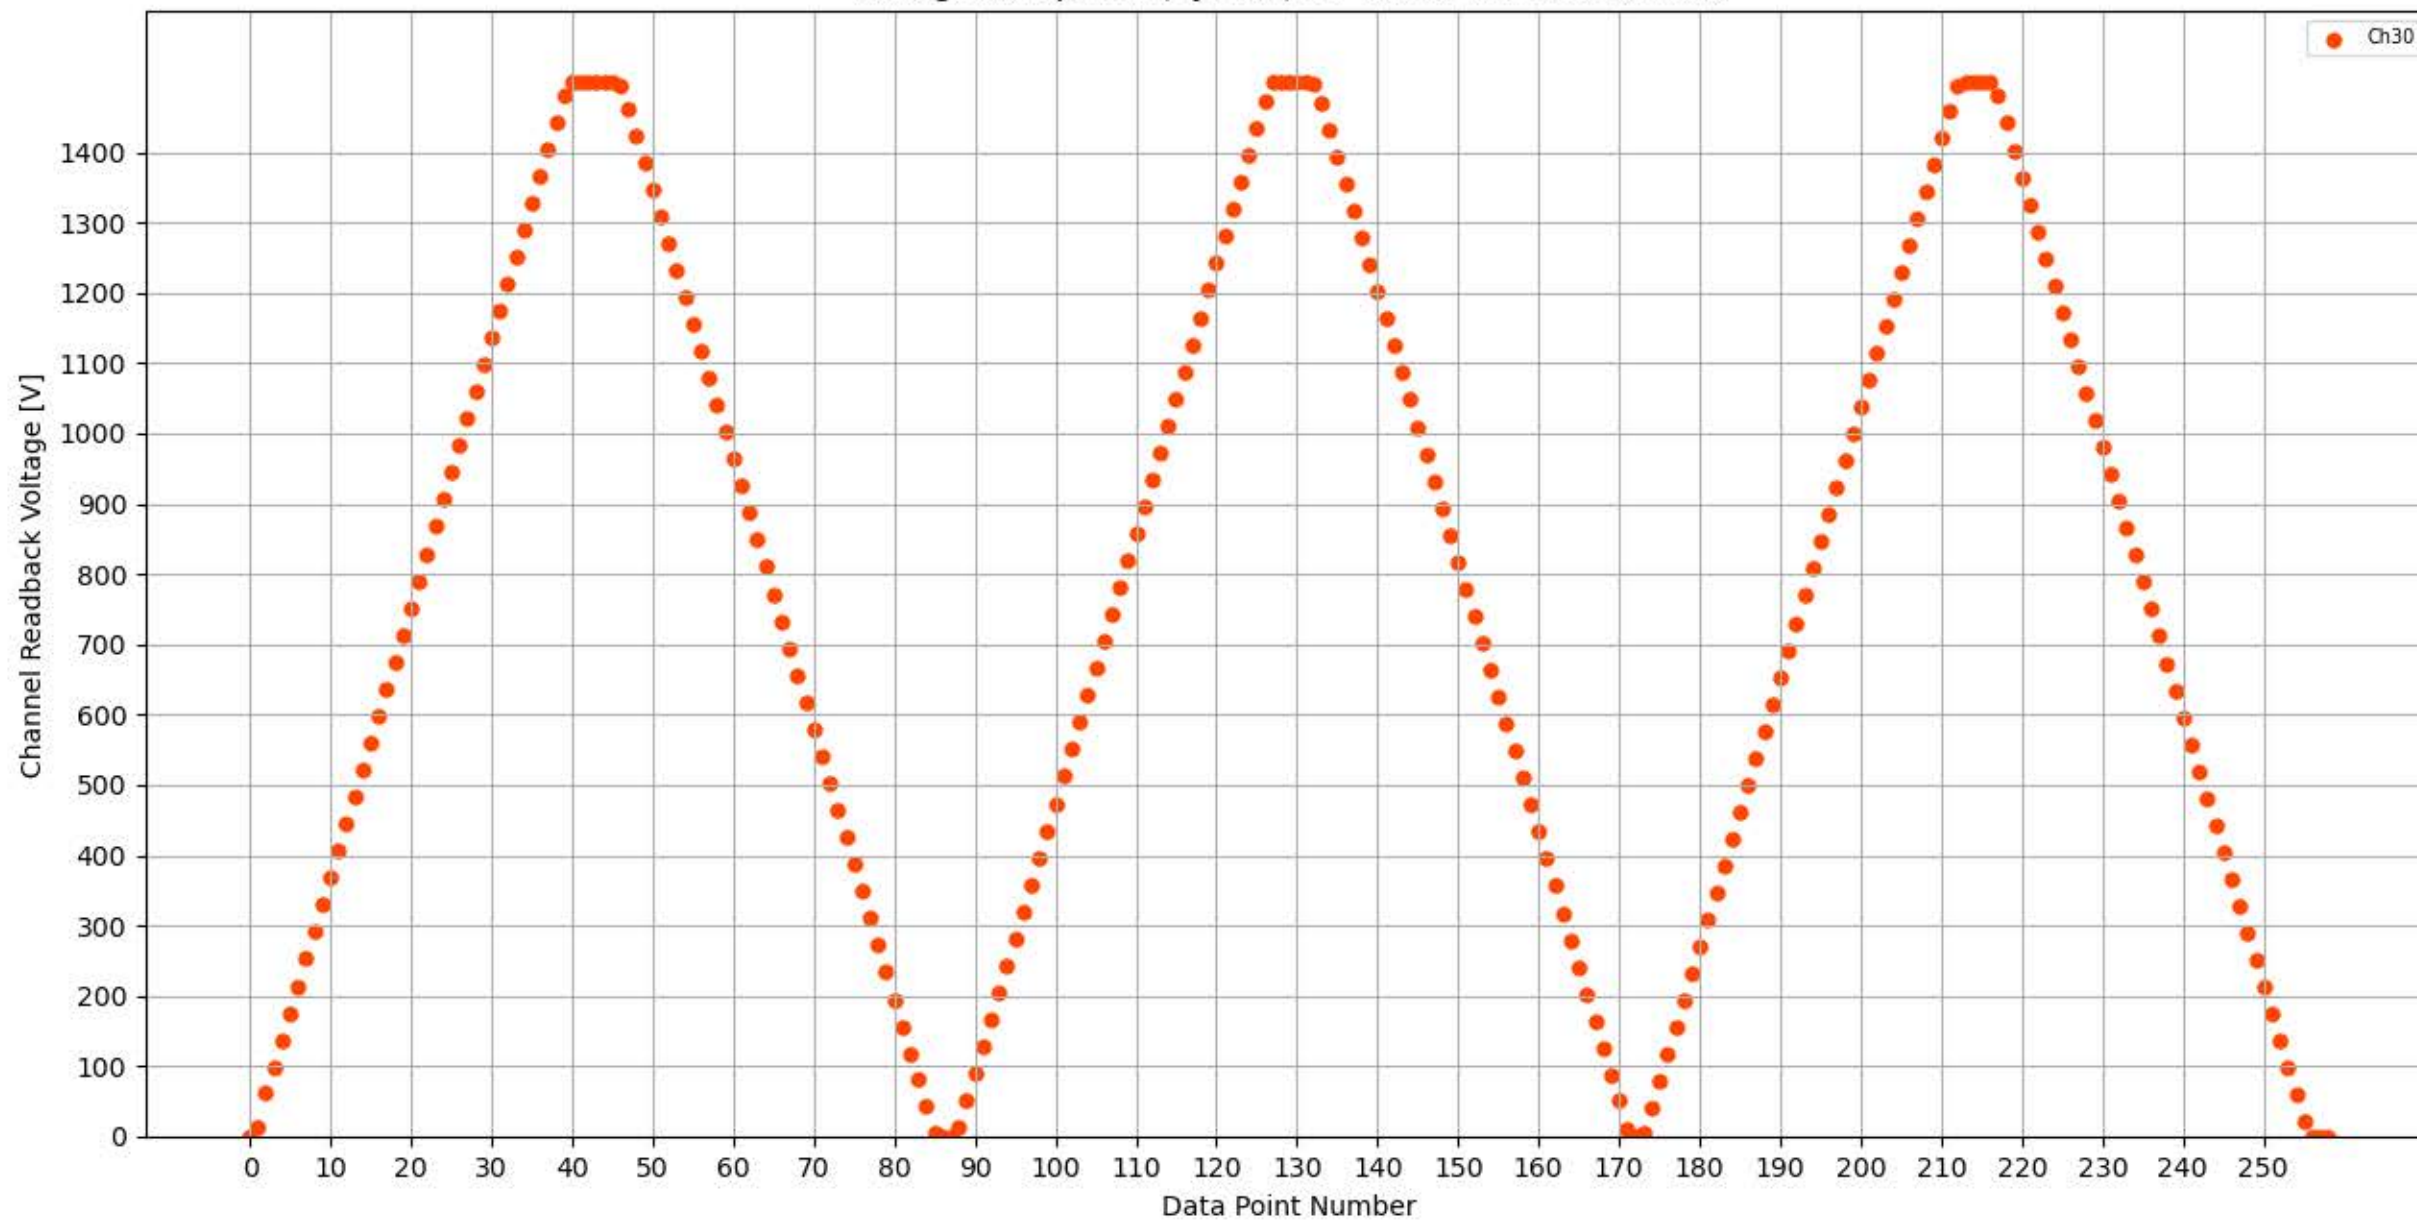

Voltage Ramp Test (Python) Bd #338, Slot #5, Ch #31

Voltage Ramp Test (Python) Bd #338, Slot #5, Ch #30