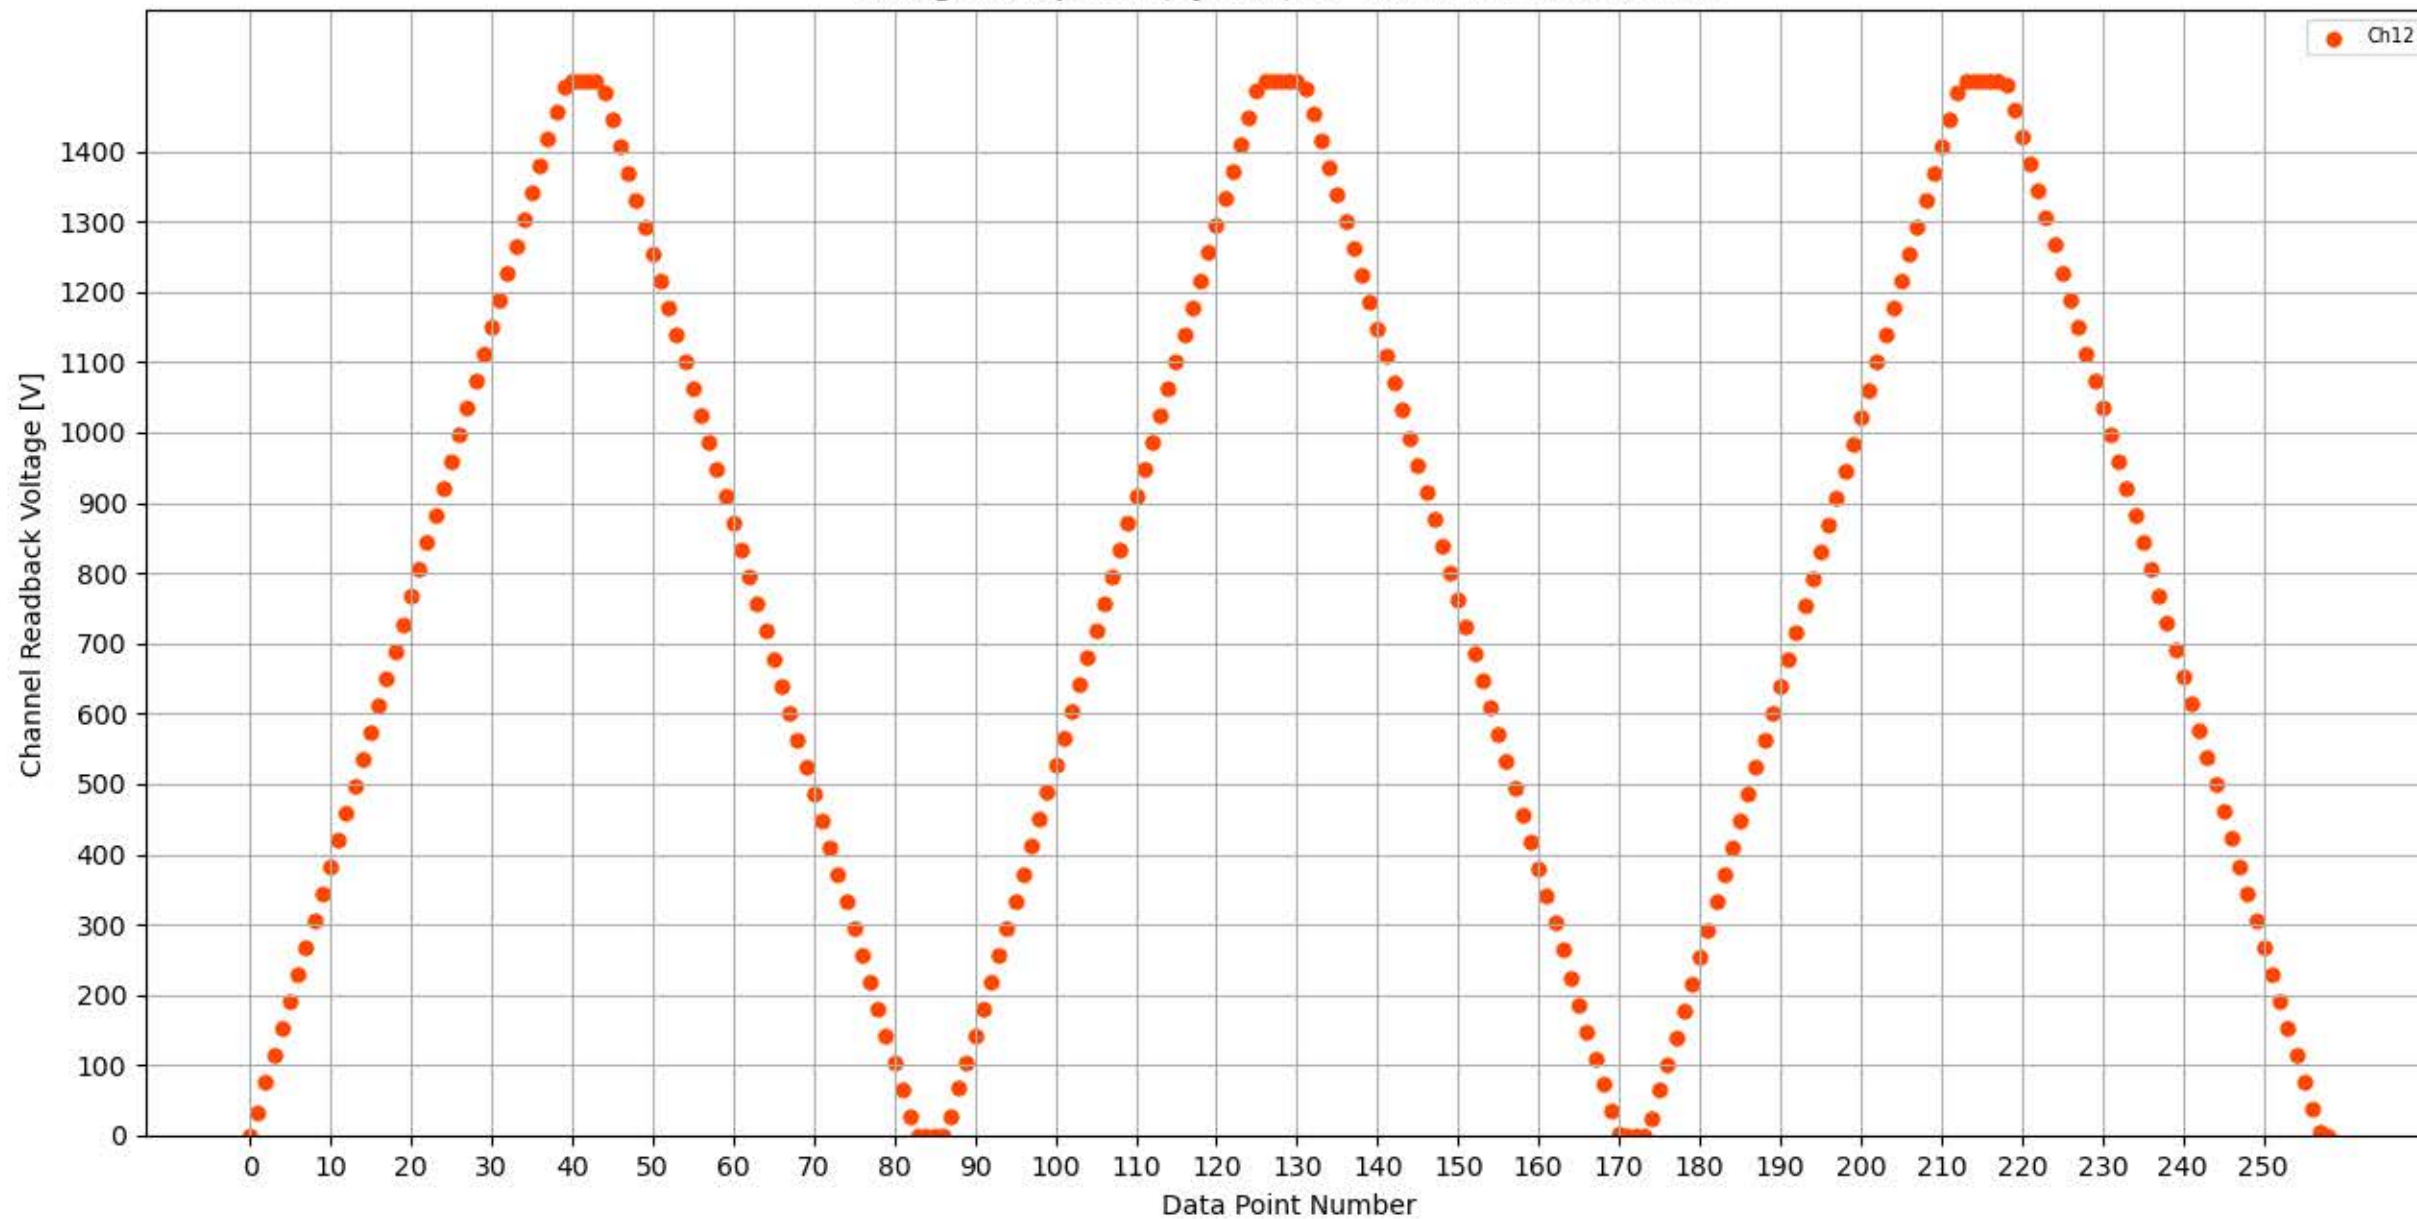

Voltage Ramp Test (Python) Bd #338, Slot #5, Ch #13

Voltage Ramp Test (Python) Bd #338, Slot #5, Ch #12