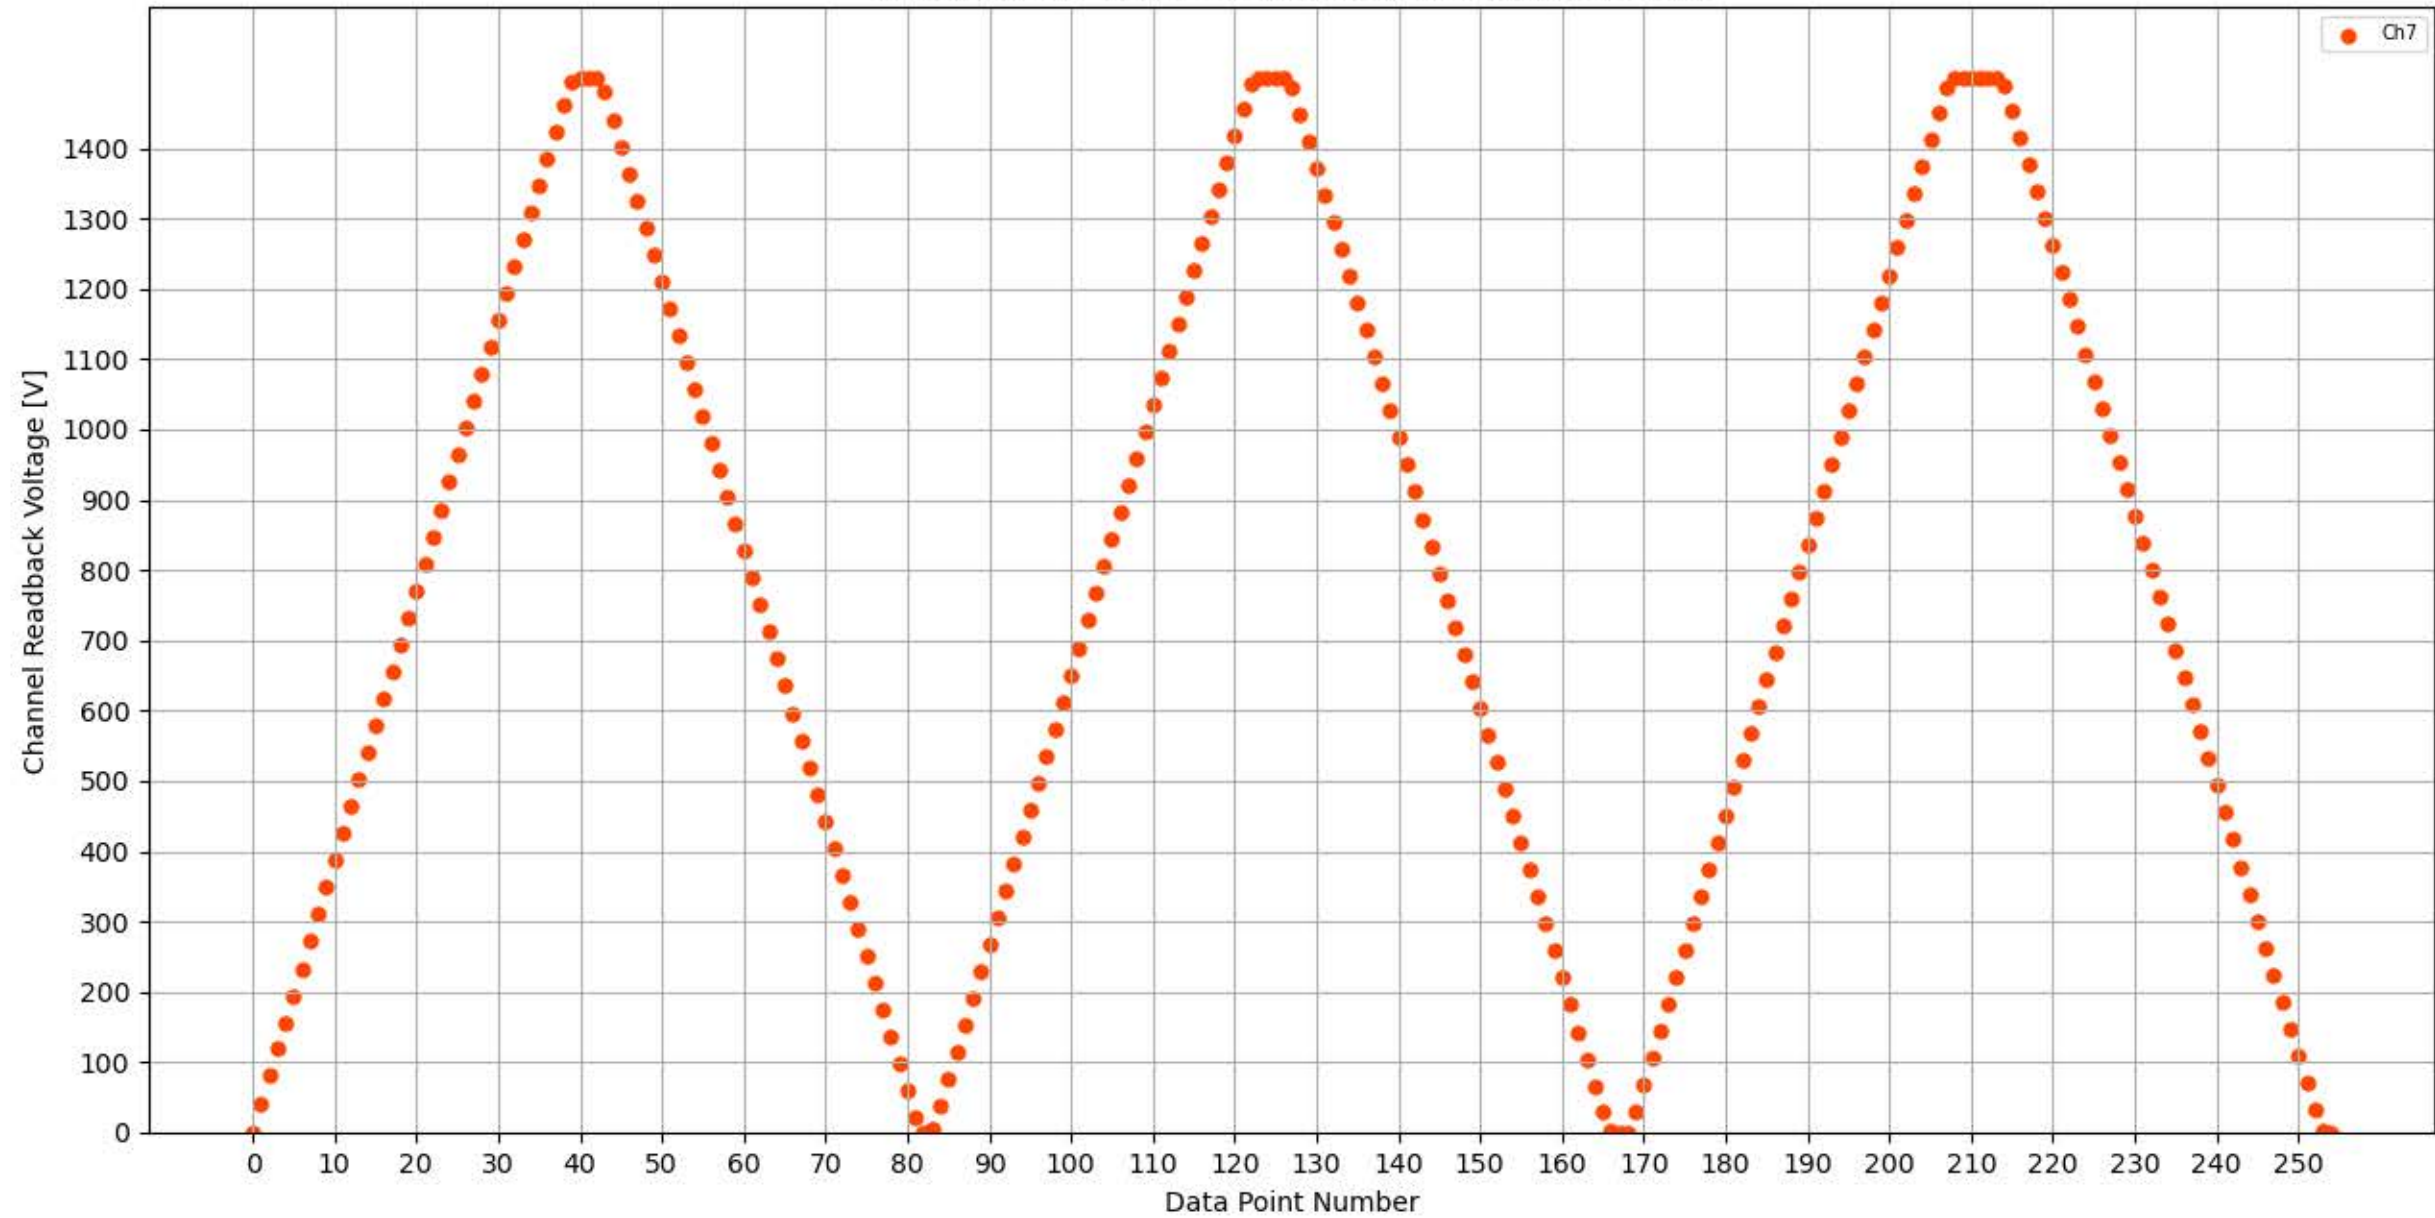

Voltage Ramp Test (Python) Bd #338, Slot #5, Ch #0

Voltage Ramp Test (Python) Bd #338, Slot #5, Ch #1

Voltage Ramp Test (Python) Bd #338, Slot #5, Ch #2

Voltage Ramp Test (Python) Bd #338, Slot #5, Ch #3

Voltage Ramp Test (Python) Bd #338, Slot #5, Ch #4

Voltage Ramp Test (Python) Bd #338, Slot #5, Ch #5

Voltage Ramp Test (Python) Bd #338, Slot #5, Ch #6

Voltage Ramp Test (Python) Bd #338, Slot #5, Ch #7