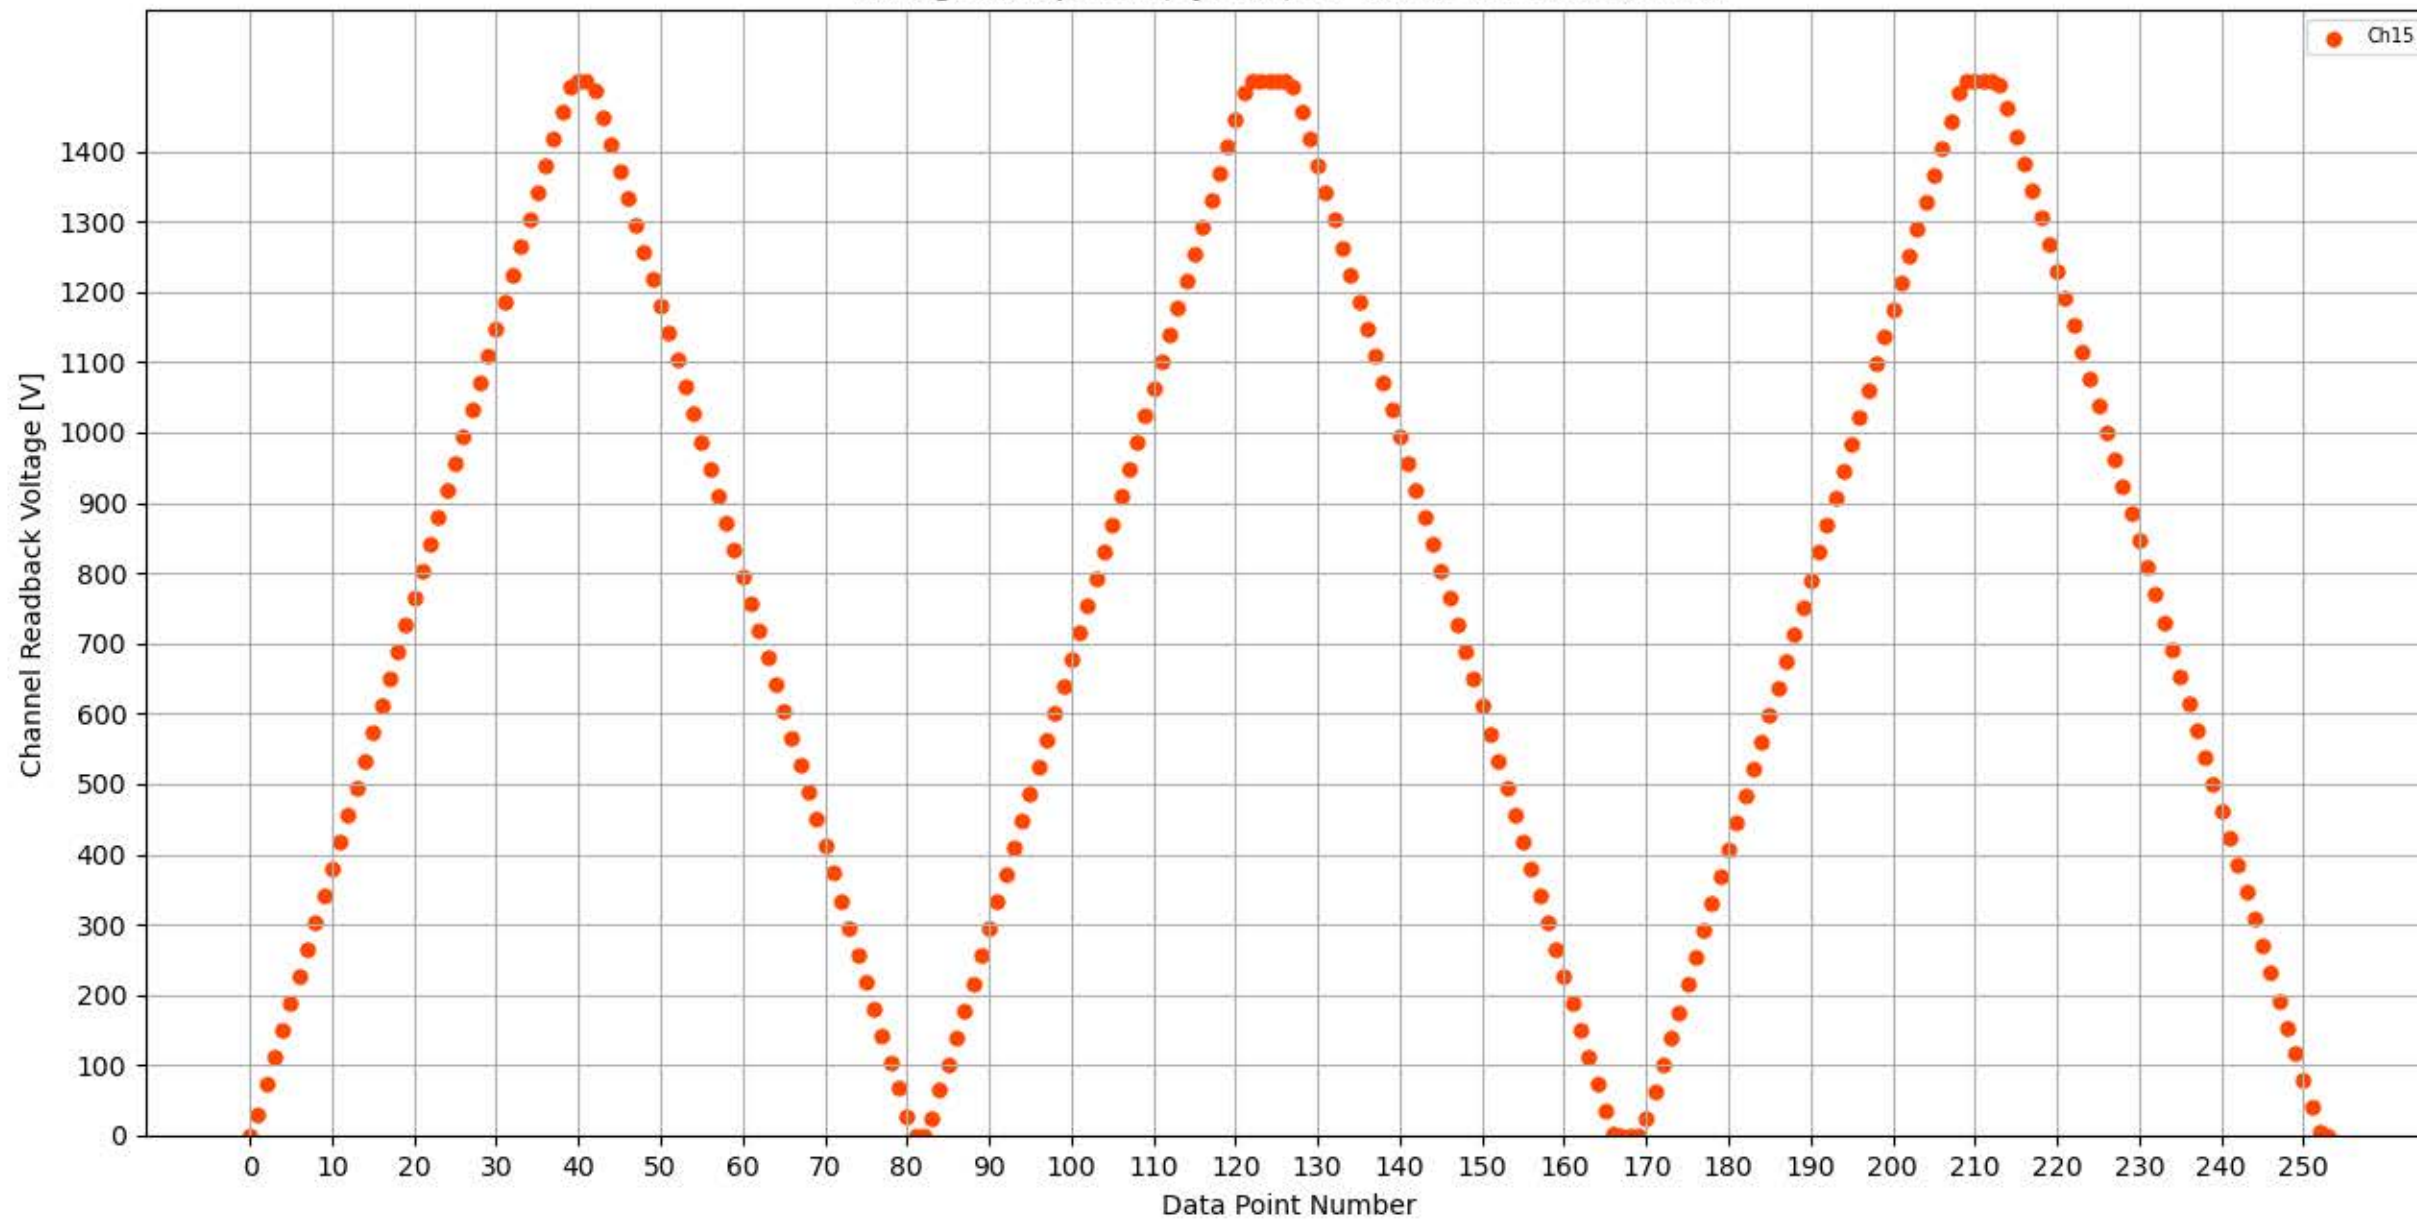

Voltage Ramp Test (Python) Bd #338, Slot #5, Ch #12

Voltage Ramp Test (Python) Bd #338, Slot #5, Ch #13

Voltage Ramp Test (Python) Bd #338, Slot #5, Ch #14

Voltage Ramp Test (Python) Bd #338, Slot #5, Ch #15