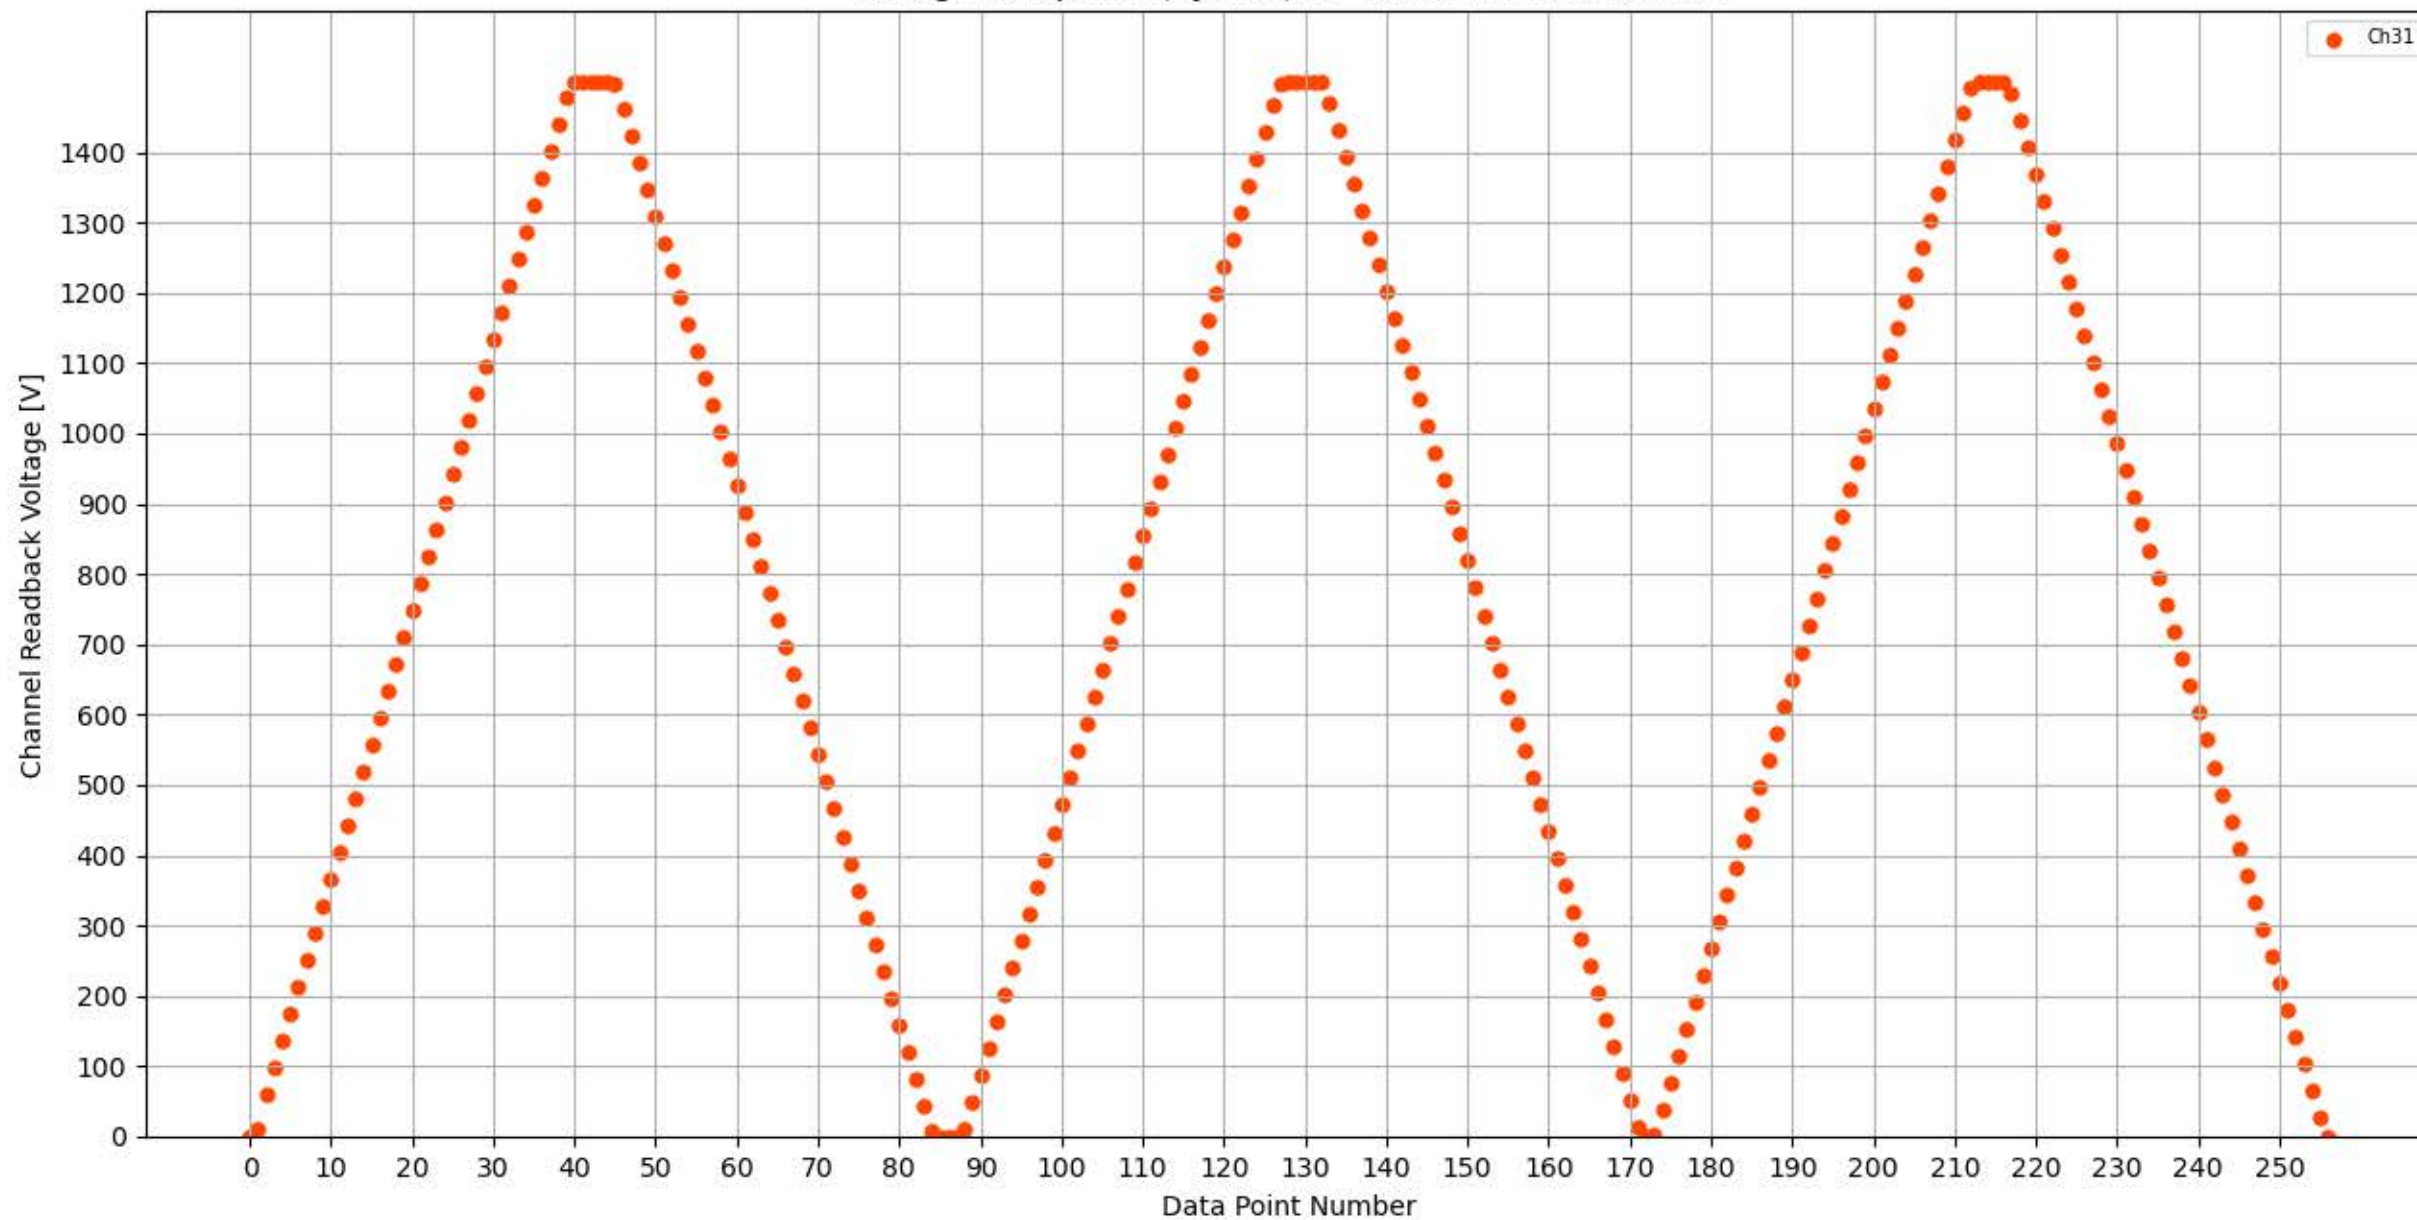

Voltage Ramp Test (Python) Bd #338, Slot #5, Ch #28

Voltage Ramp Test (Python) Bd #338, Slot #5, Ch #29

Voltage Ramp Test (Python) Bd #338, Slot #5, Ch #30

Voltage Ramp Test (Python) Bd #338, Slot #5, Ch #31