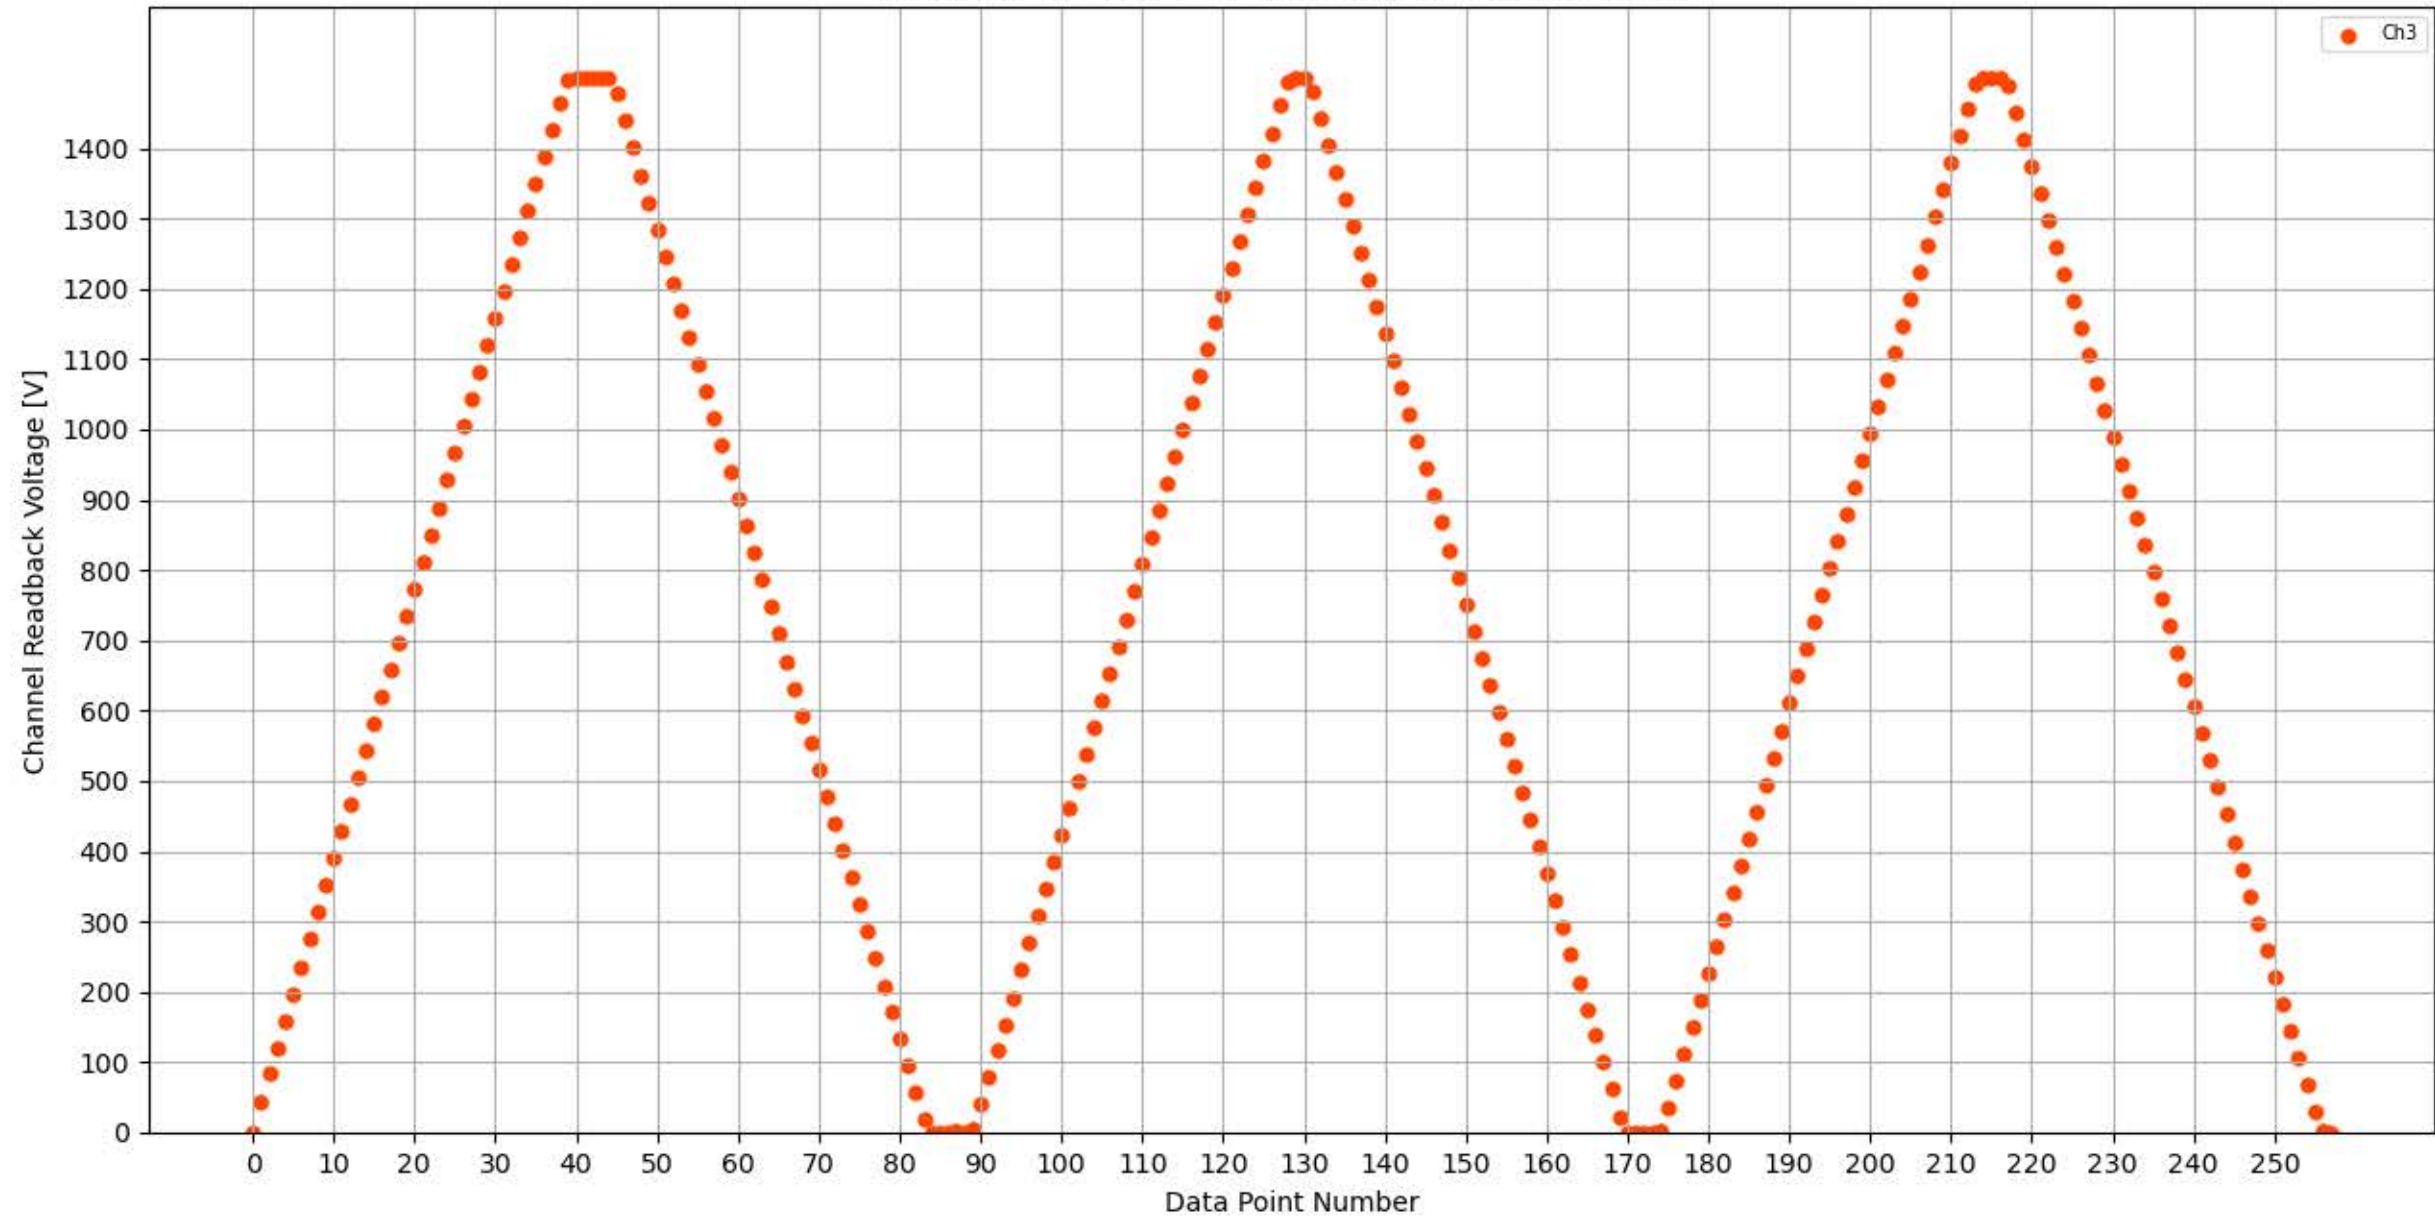

Voltage Ramp Test (Python) Bd #338, Slot #5, Ch #0

Voltage Ramp Test (Python) Bd #338, Slot #5, Ch #1

Voltage Ramp Test (Python) Bd #338, Slot #5, Ch #2

Voltage Ramp Test (Python) Bd #338, Slot #5, Ch #3

Voltage Ramp Test (Python) Bd #338, Slot #5, Ch #4

Voltage Ramp Test (Python) Bd #338, Slot #5, Ch #5

Voltage Ramp Test (Python) Bd #338, Slot #5, Ch #6

Voltage Ramp Test (Python) Bd #338, Slot #5, Ch #7