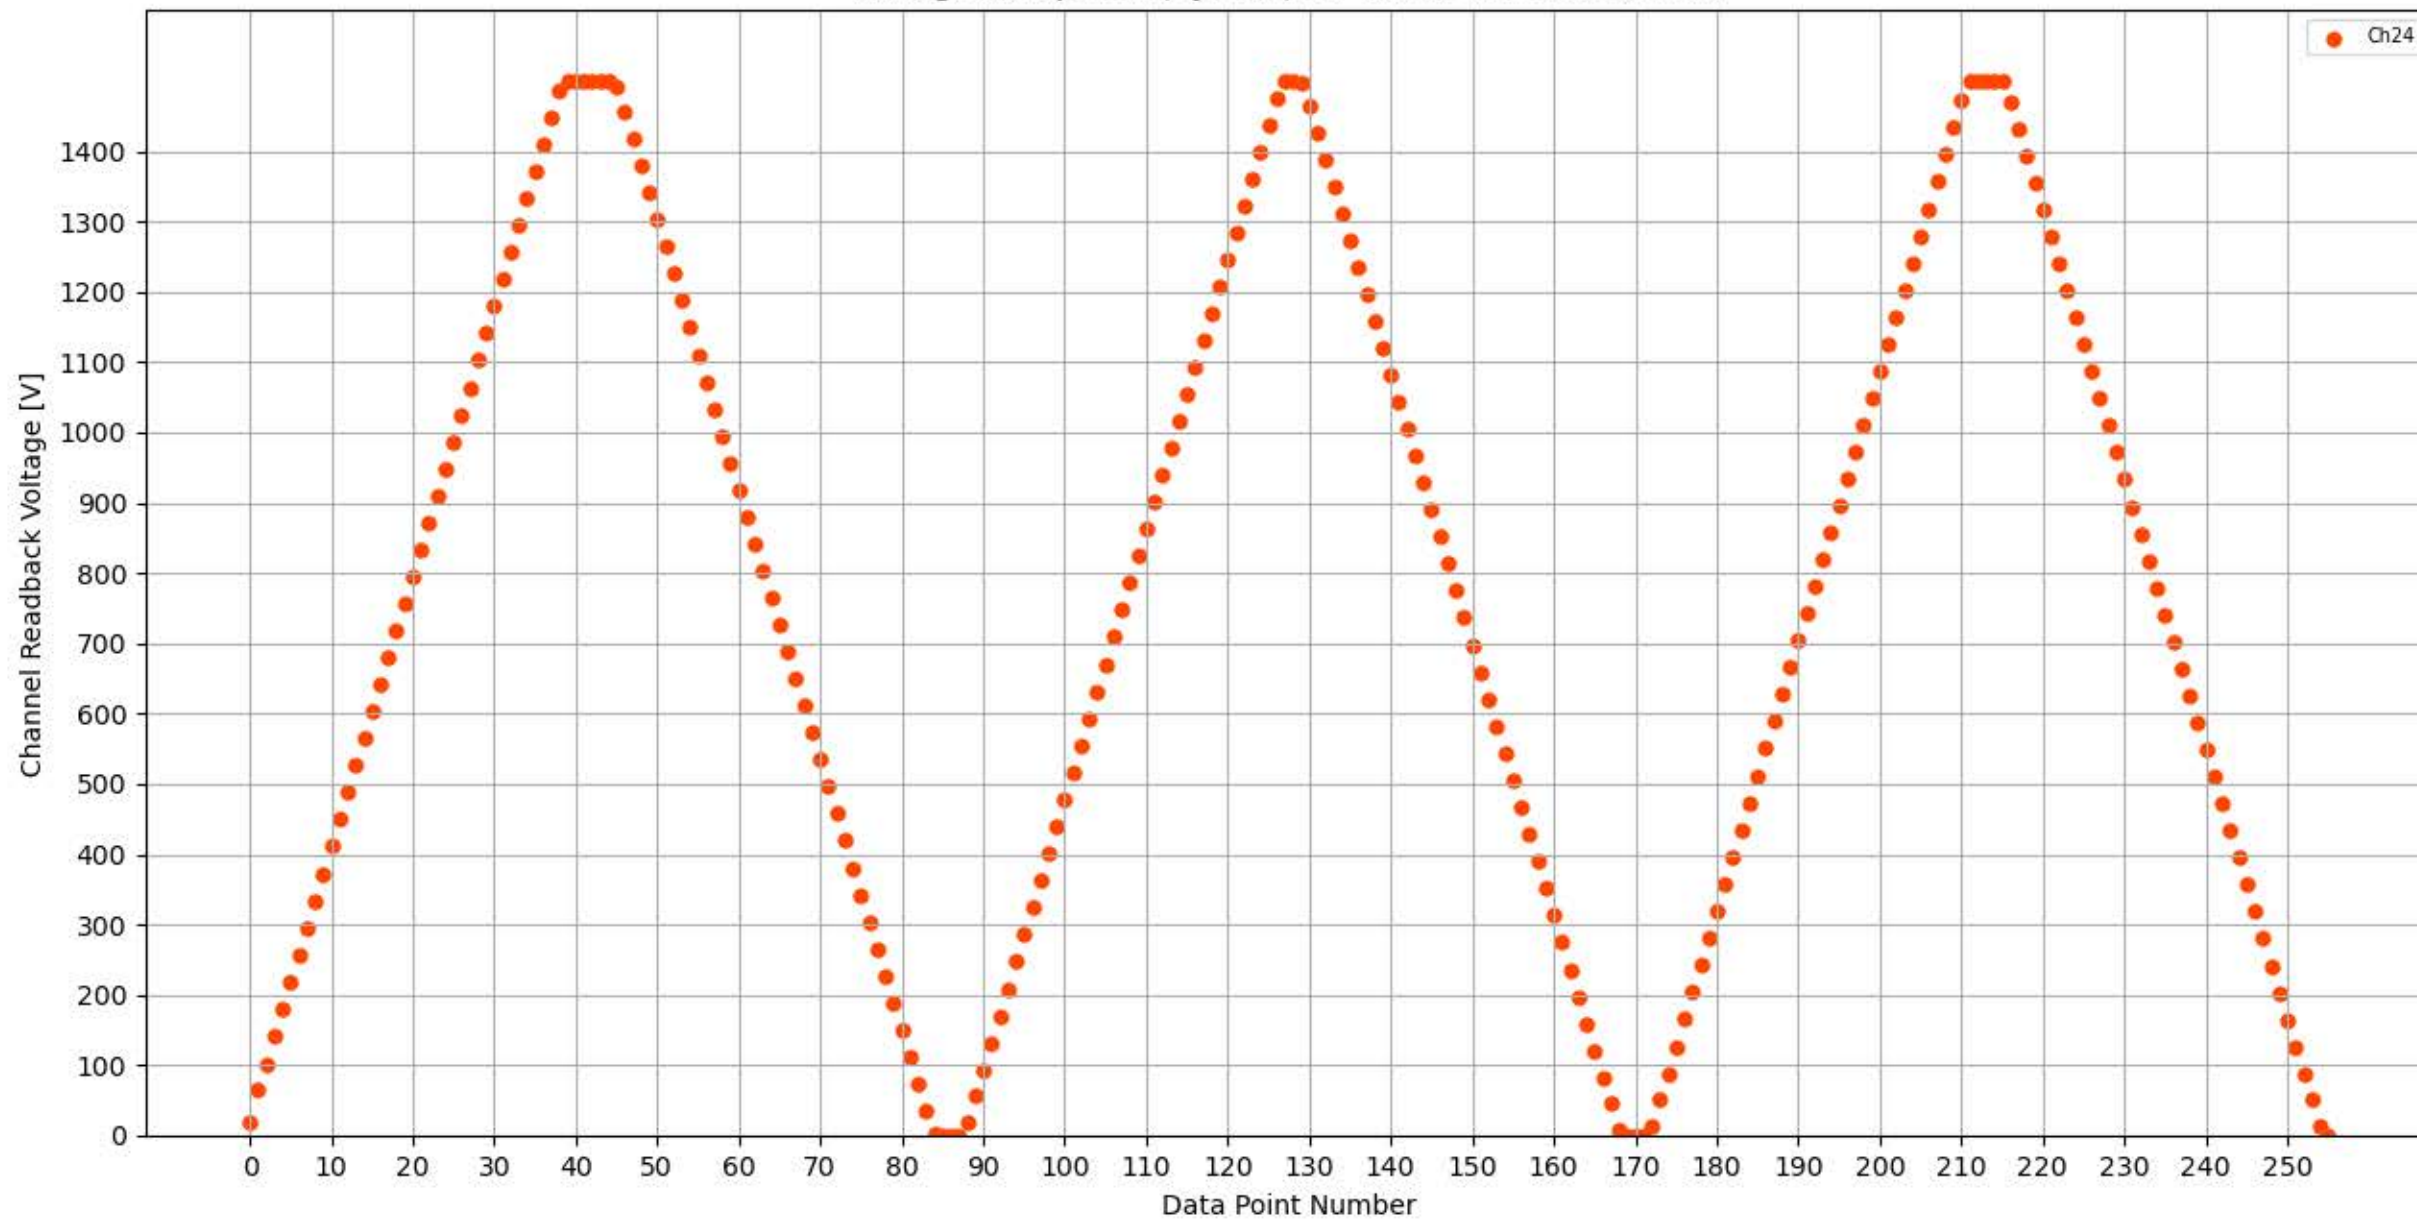

Voltage Ramp Test (Python) Bd #338, Slot #5, Ch #25

Voltage Ramp Test (Python) Bd #338, Slot #5, Ch #24