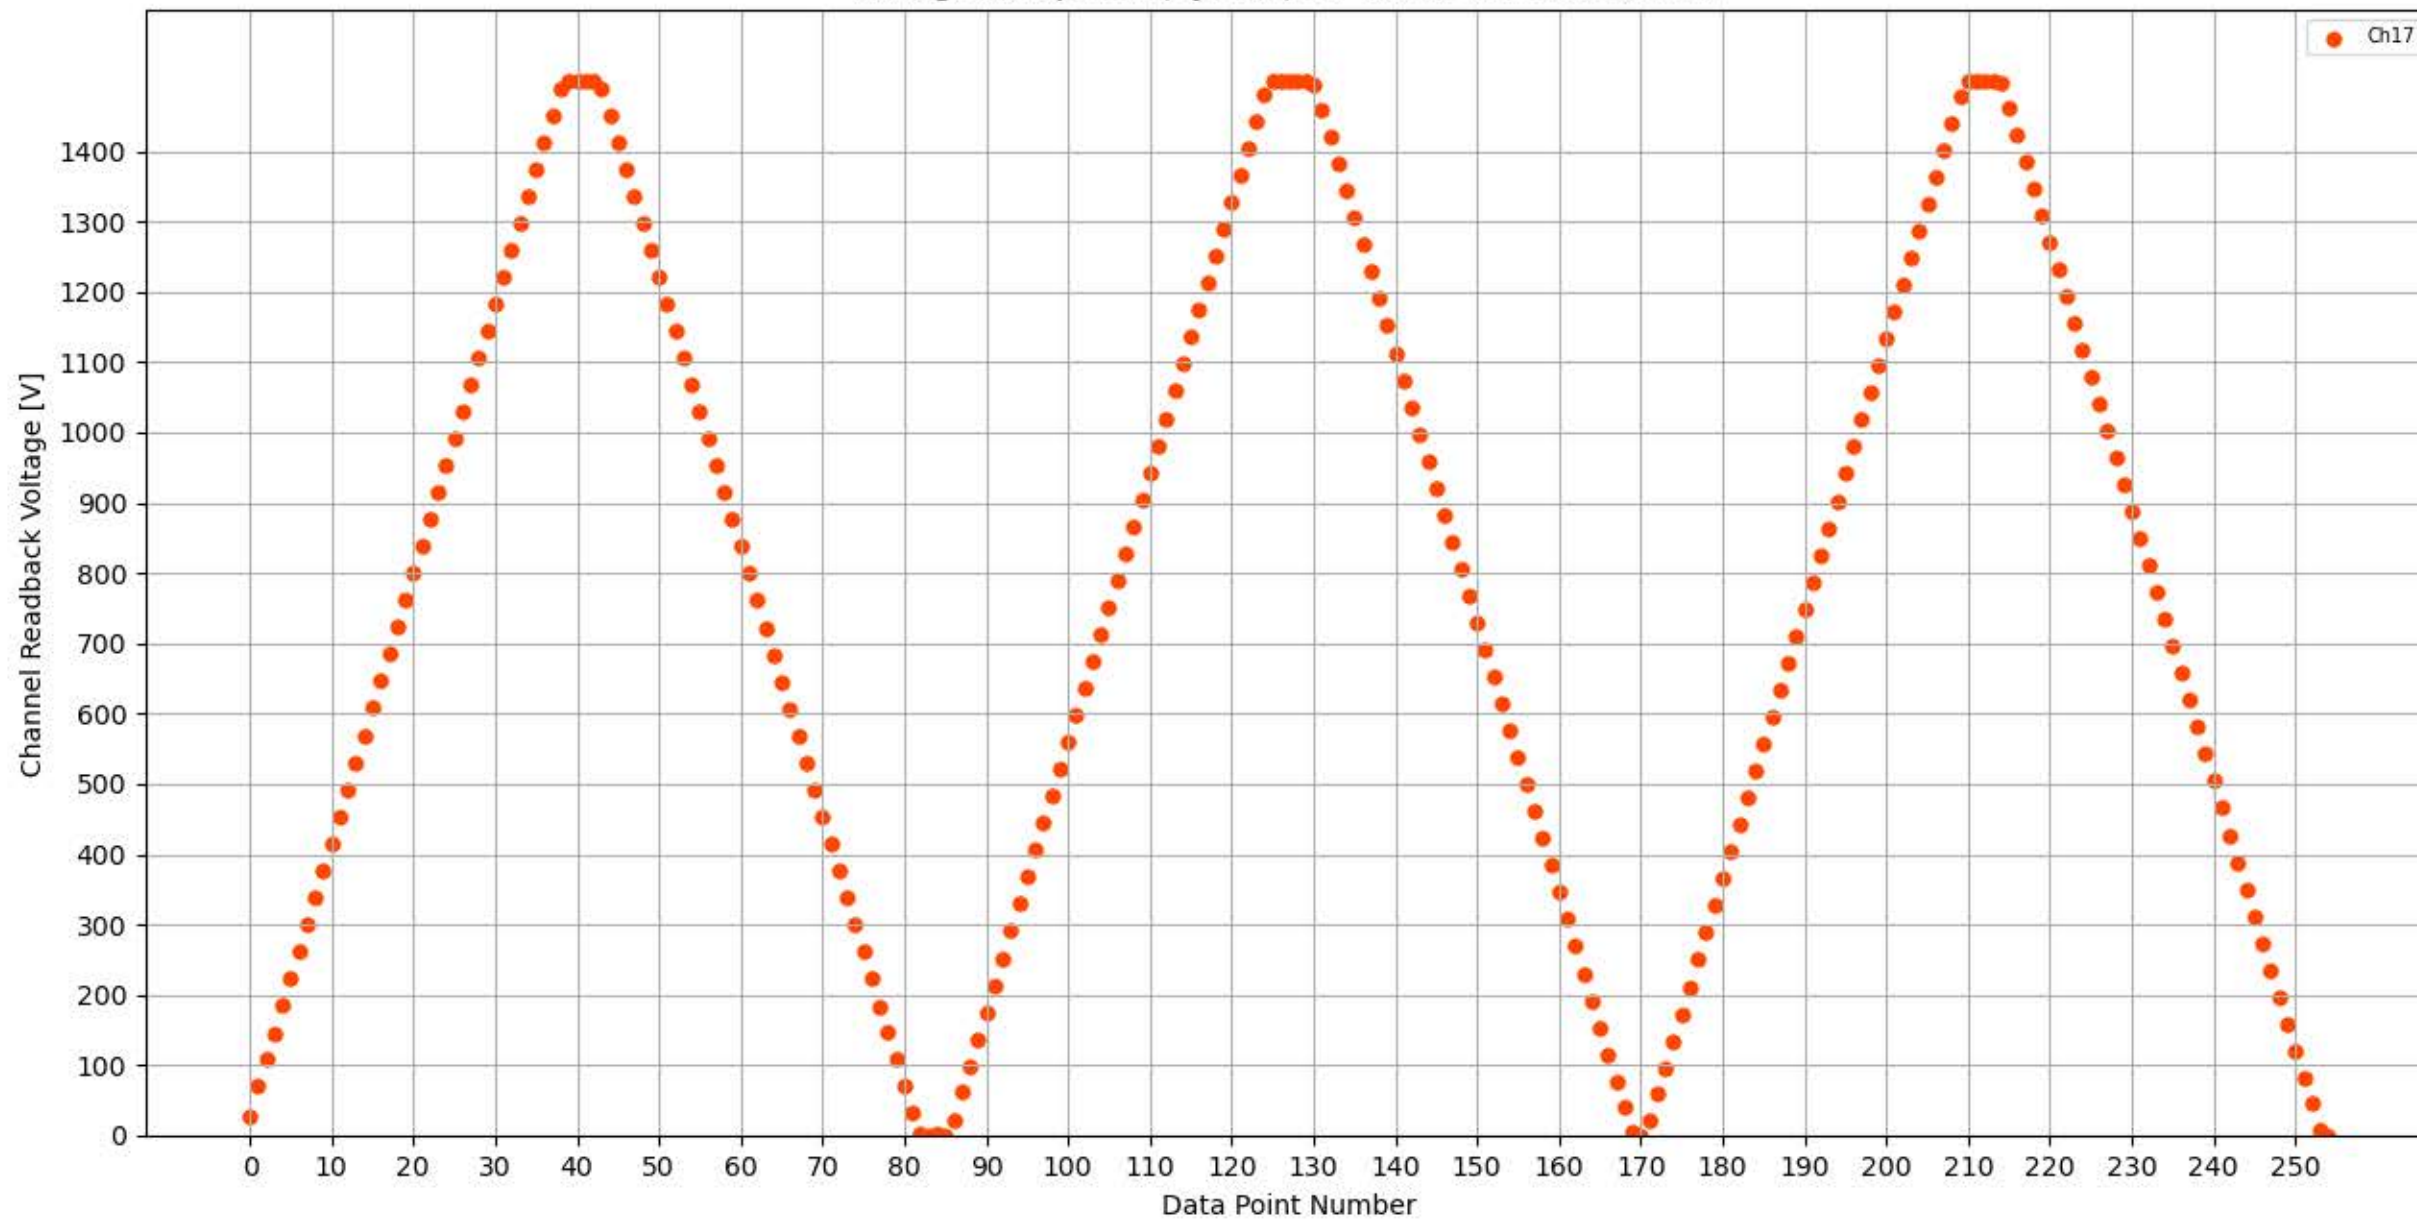

Voltage Ramp Test (Python) Bd #338, Slot #5, Ch #18

Voltage Ramp Test (Python) Bd #338, Slot #5, Ch #17