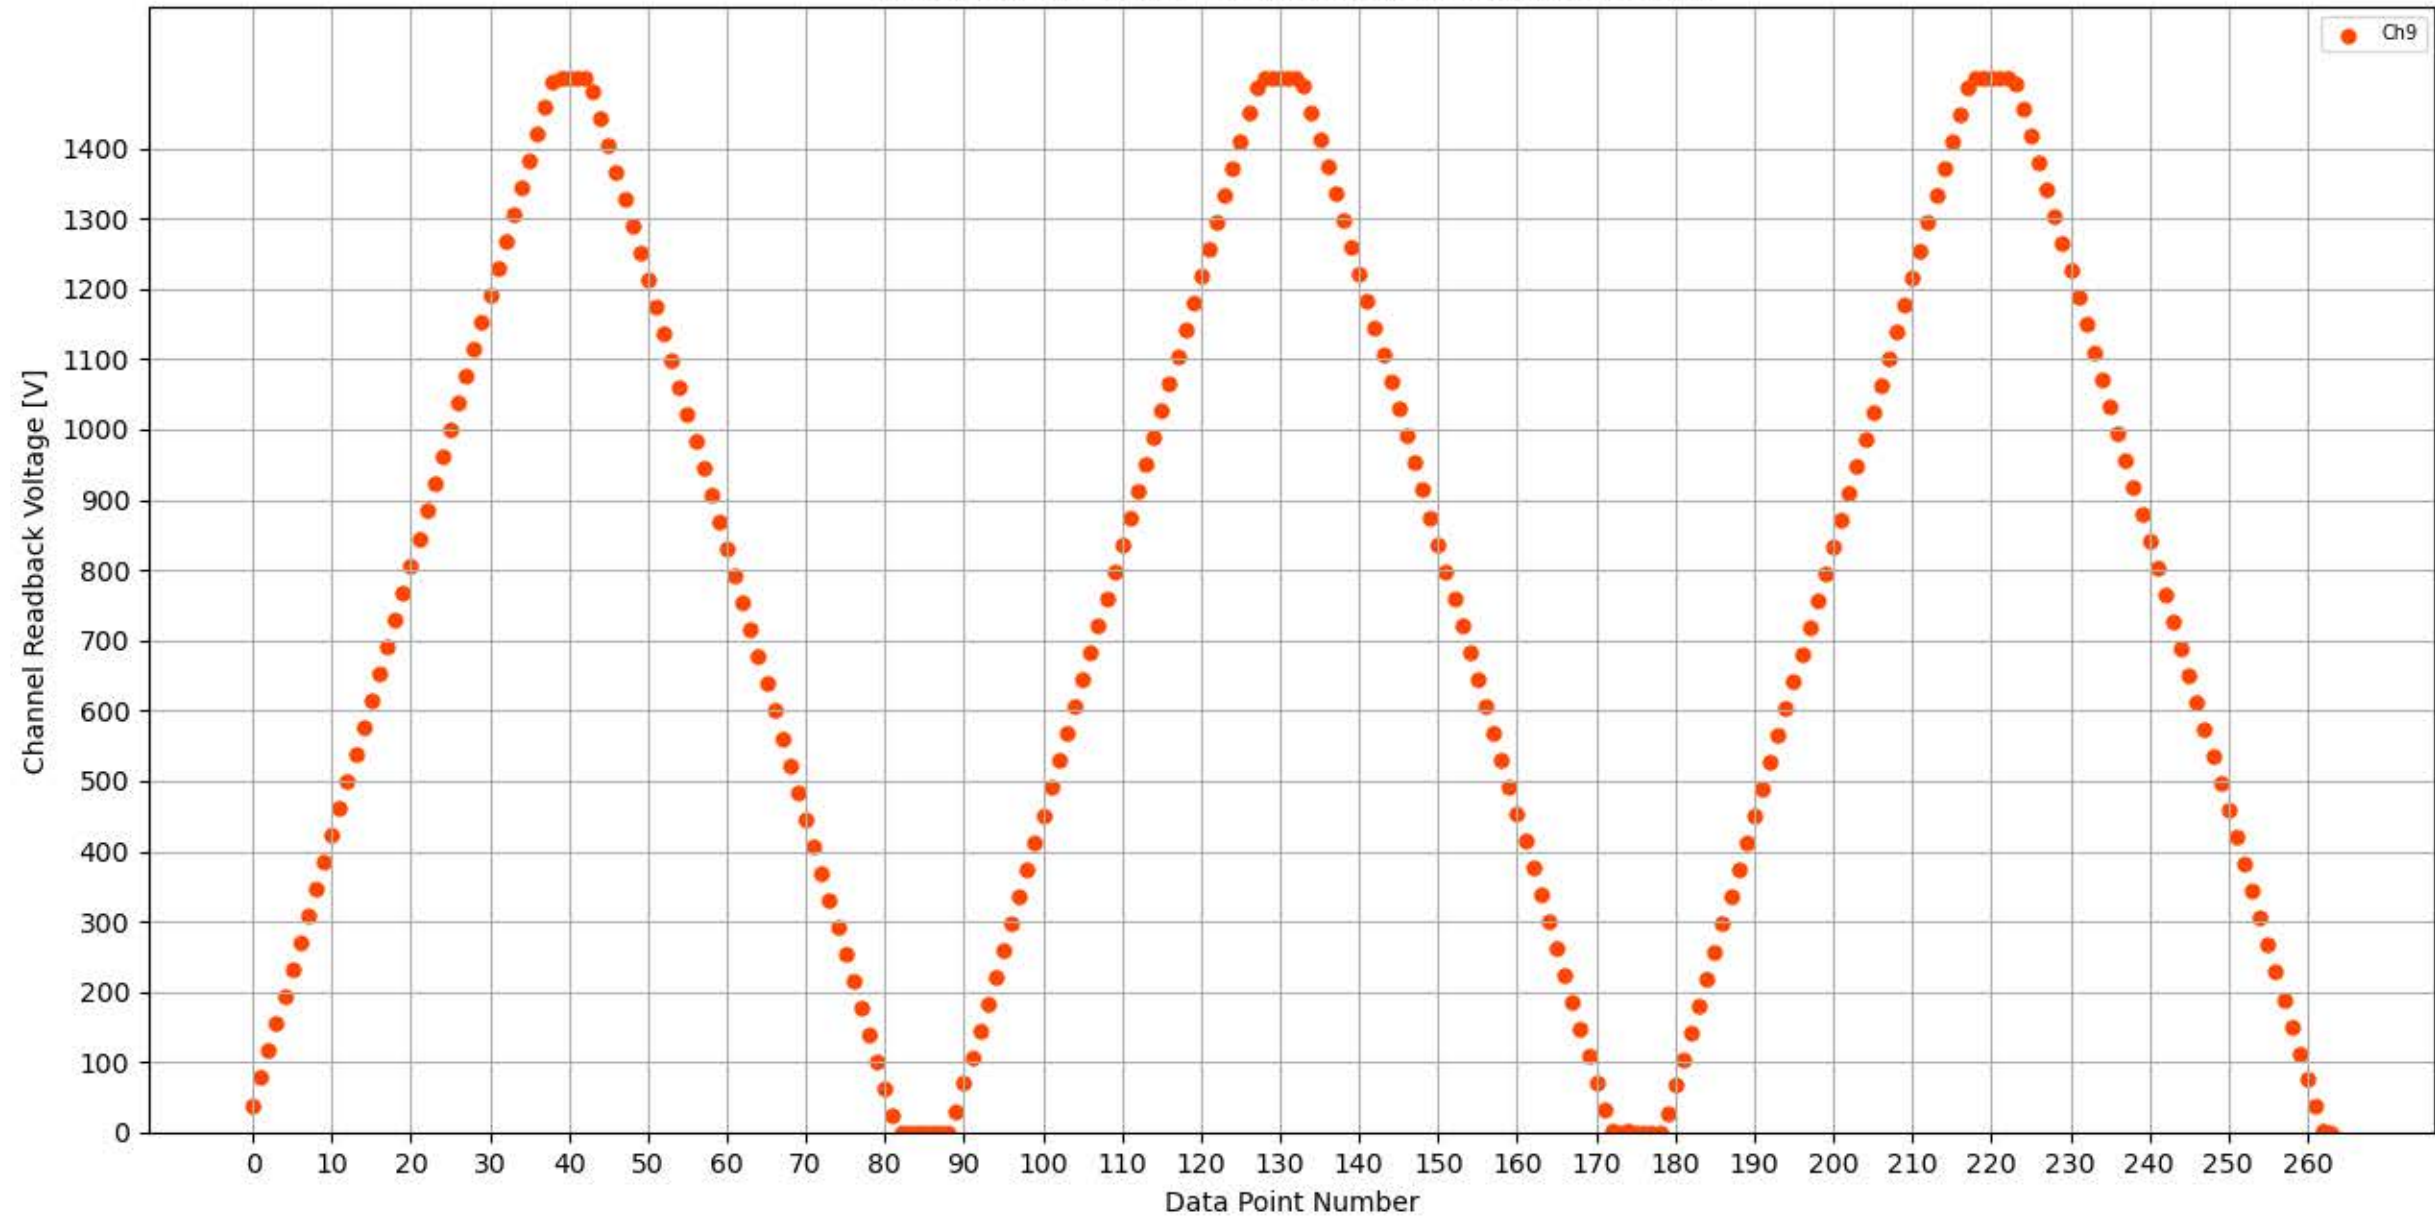

Voltage Ramp Test (Python) Bd #338, Slot #5, Ch #10

Voltage Ramp Test (Python) Bd #338, Slot #5, Ch #9