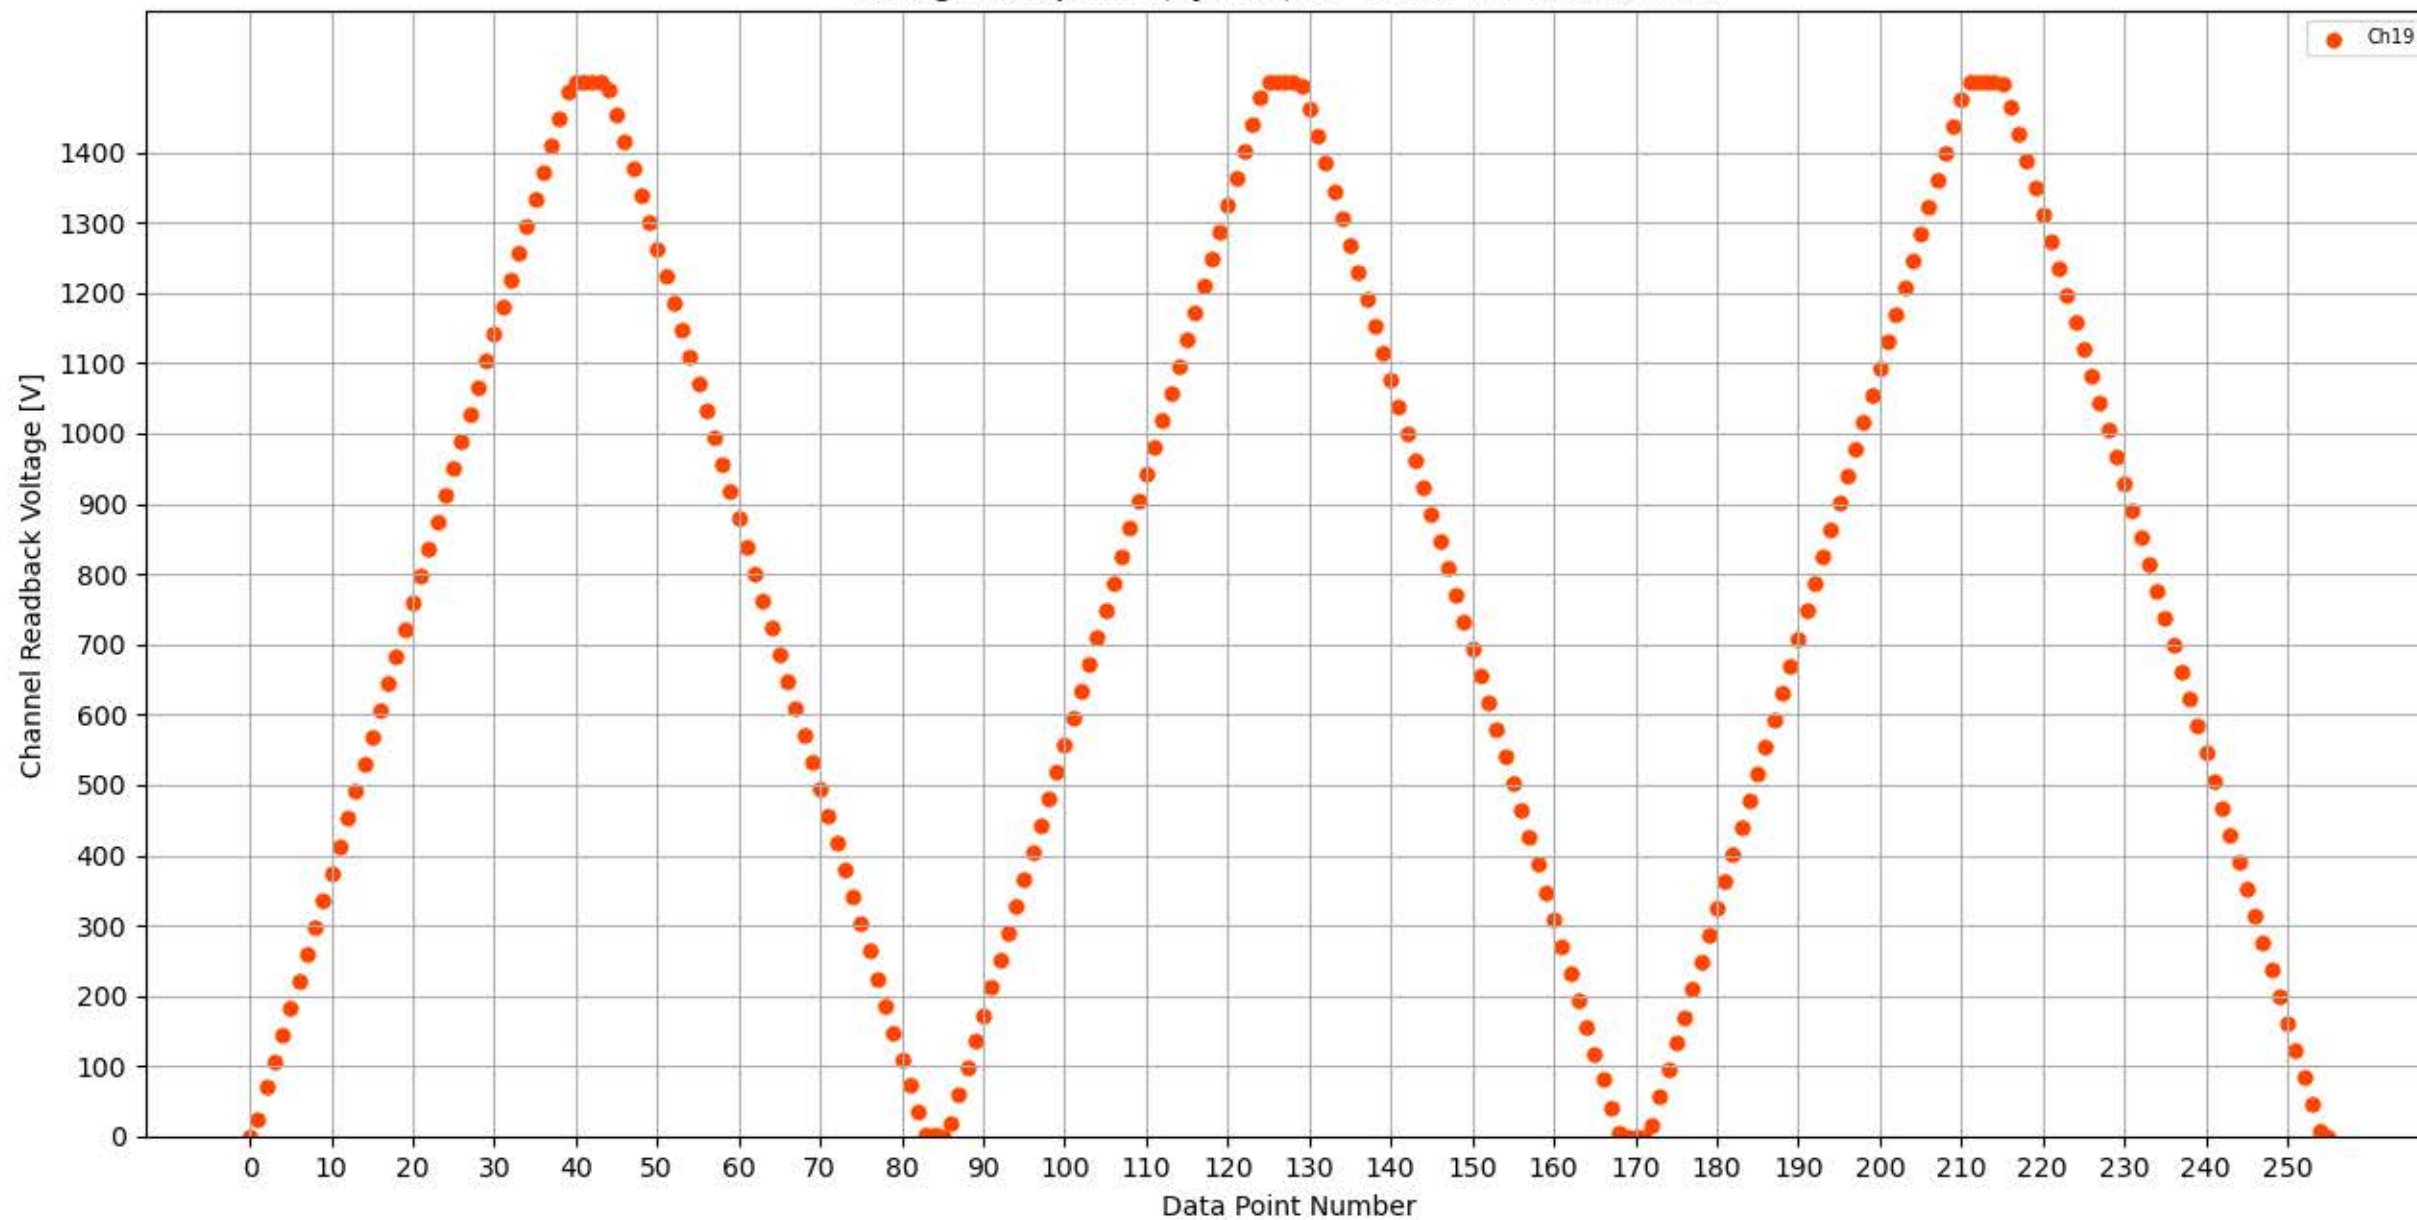

Voltage Ramp Test (Python) Bd #338, Slot #5, Ch #16

Voltage Ramp Test (Python) Bd #338, Slot #5, Ch #17

Voltage Ramp Test (Python) Bd #338, Slot #5, Ch #18

Voltage Ramp Test (Python) Bd #338, Slot #5, Ch #19