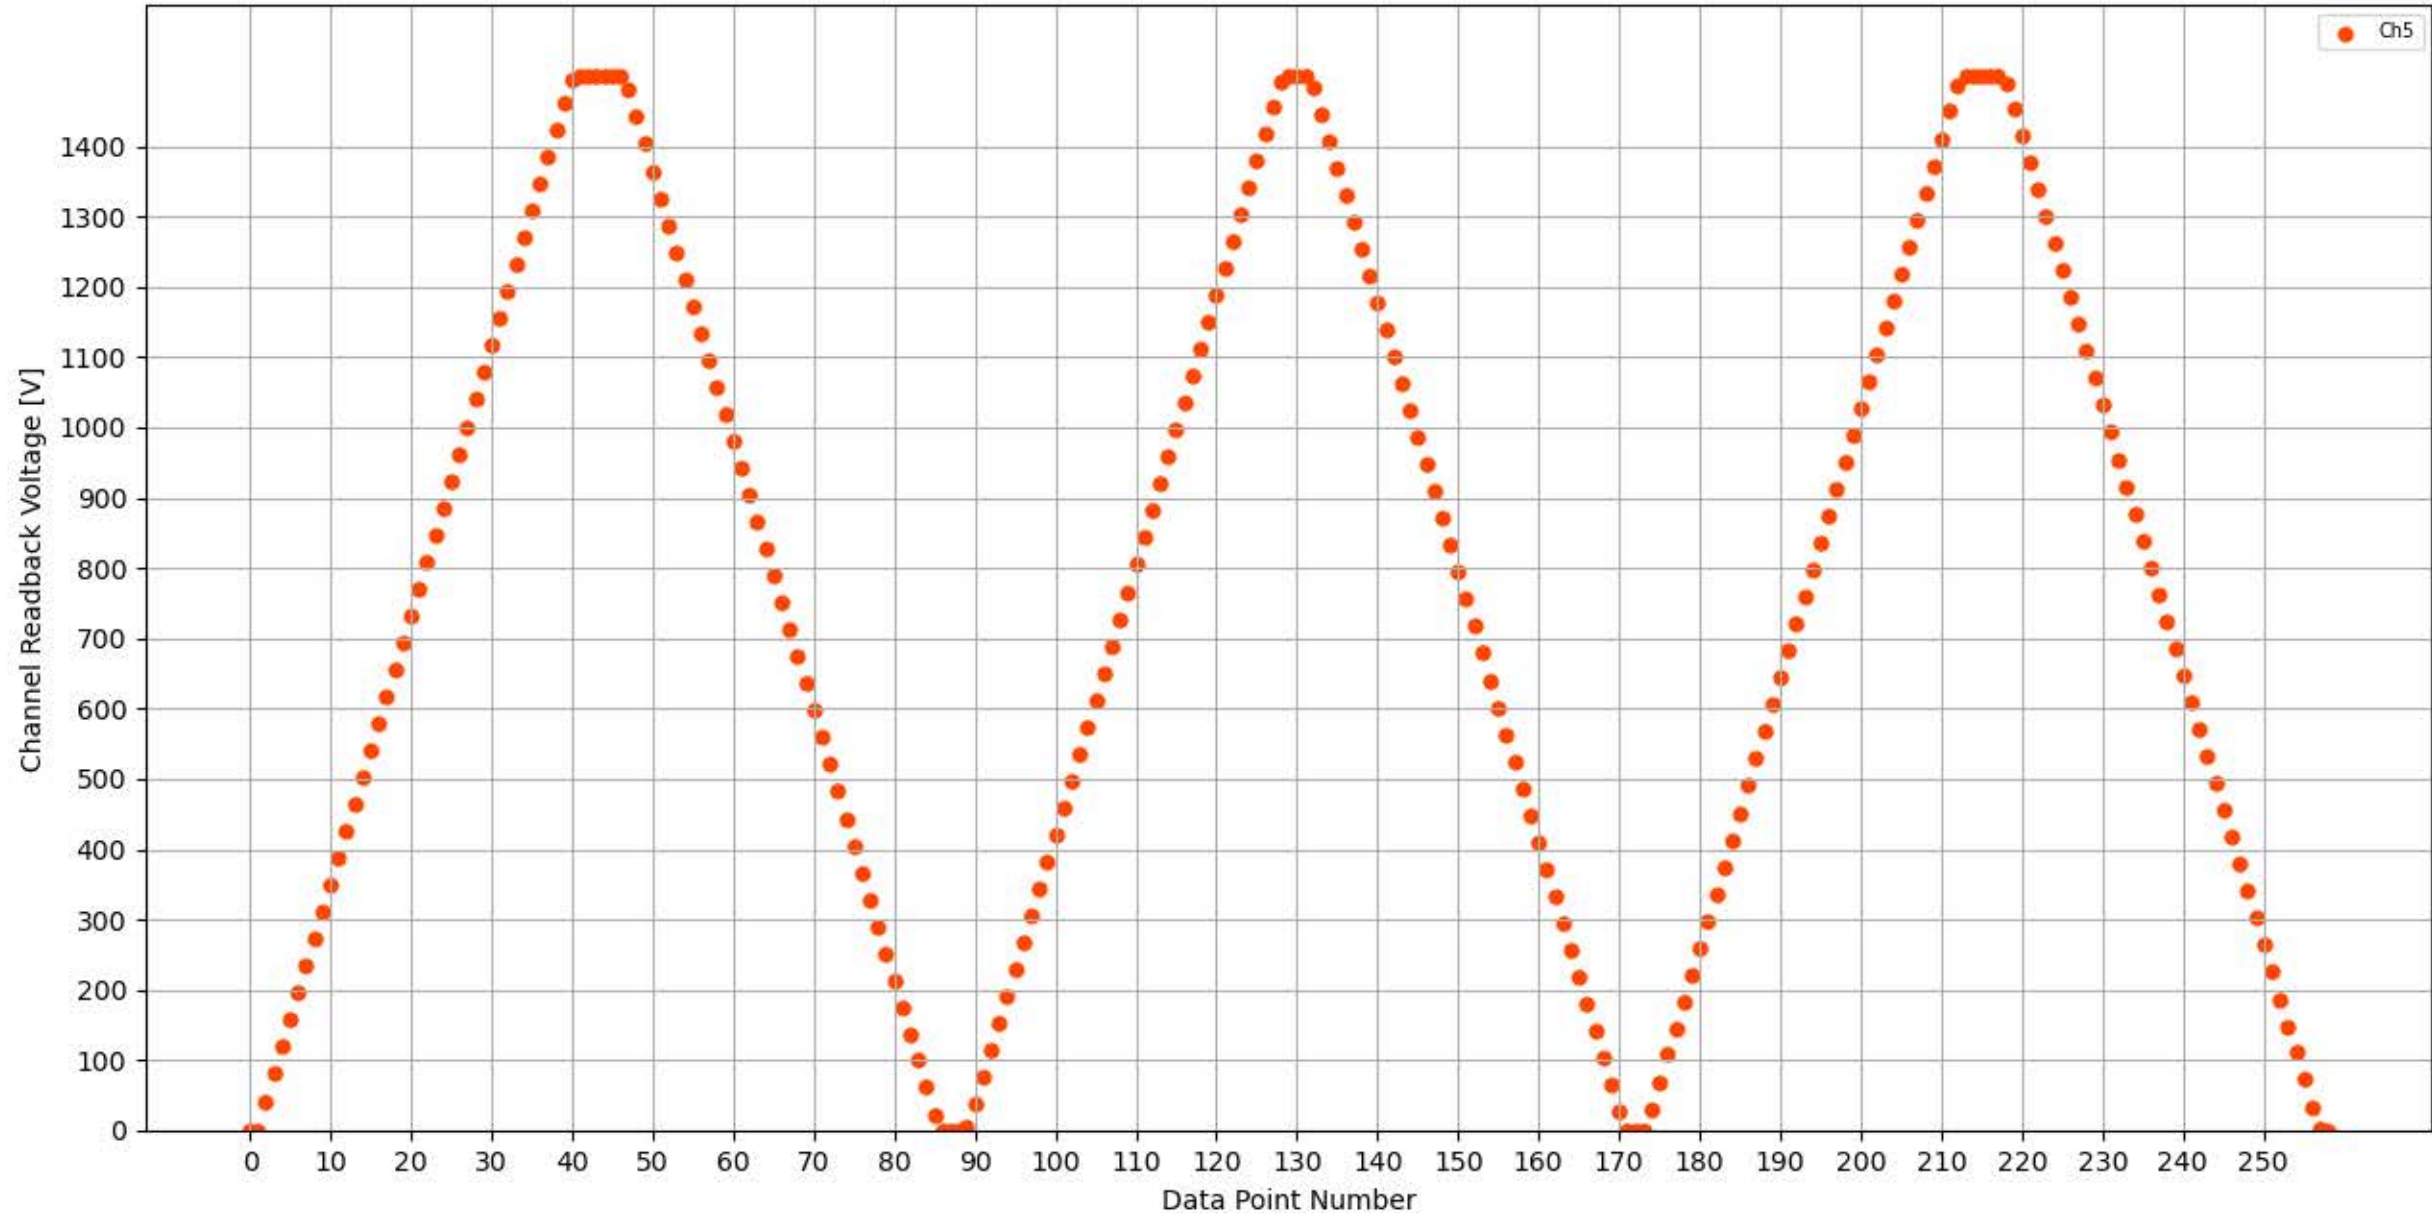

Voltage Ramp Test (Python) Bd #338, Slot #5, Ch #0

Voltage Ramp Test (Python) Bd #338, Slot #5, Ch #1

Voltage Ramp Test (Python) Bd #338, Slot #5, Ch #2

Voltage Ramp Test (Python) Bd #338, Slot #5, Ch #3

Voltage Ramp Test (Python) Bd #338, Slot #5, Ch #4

Voltage Ramp Test (Python) Bd #338, Slot #5, Ch #5

Voltage Ramp Test (Python) Bd #338, Slot #5, Ch #6

Voltage Ramp Test (Python) Bd #338, Slot #5, Ch #7