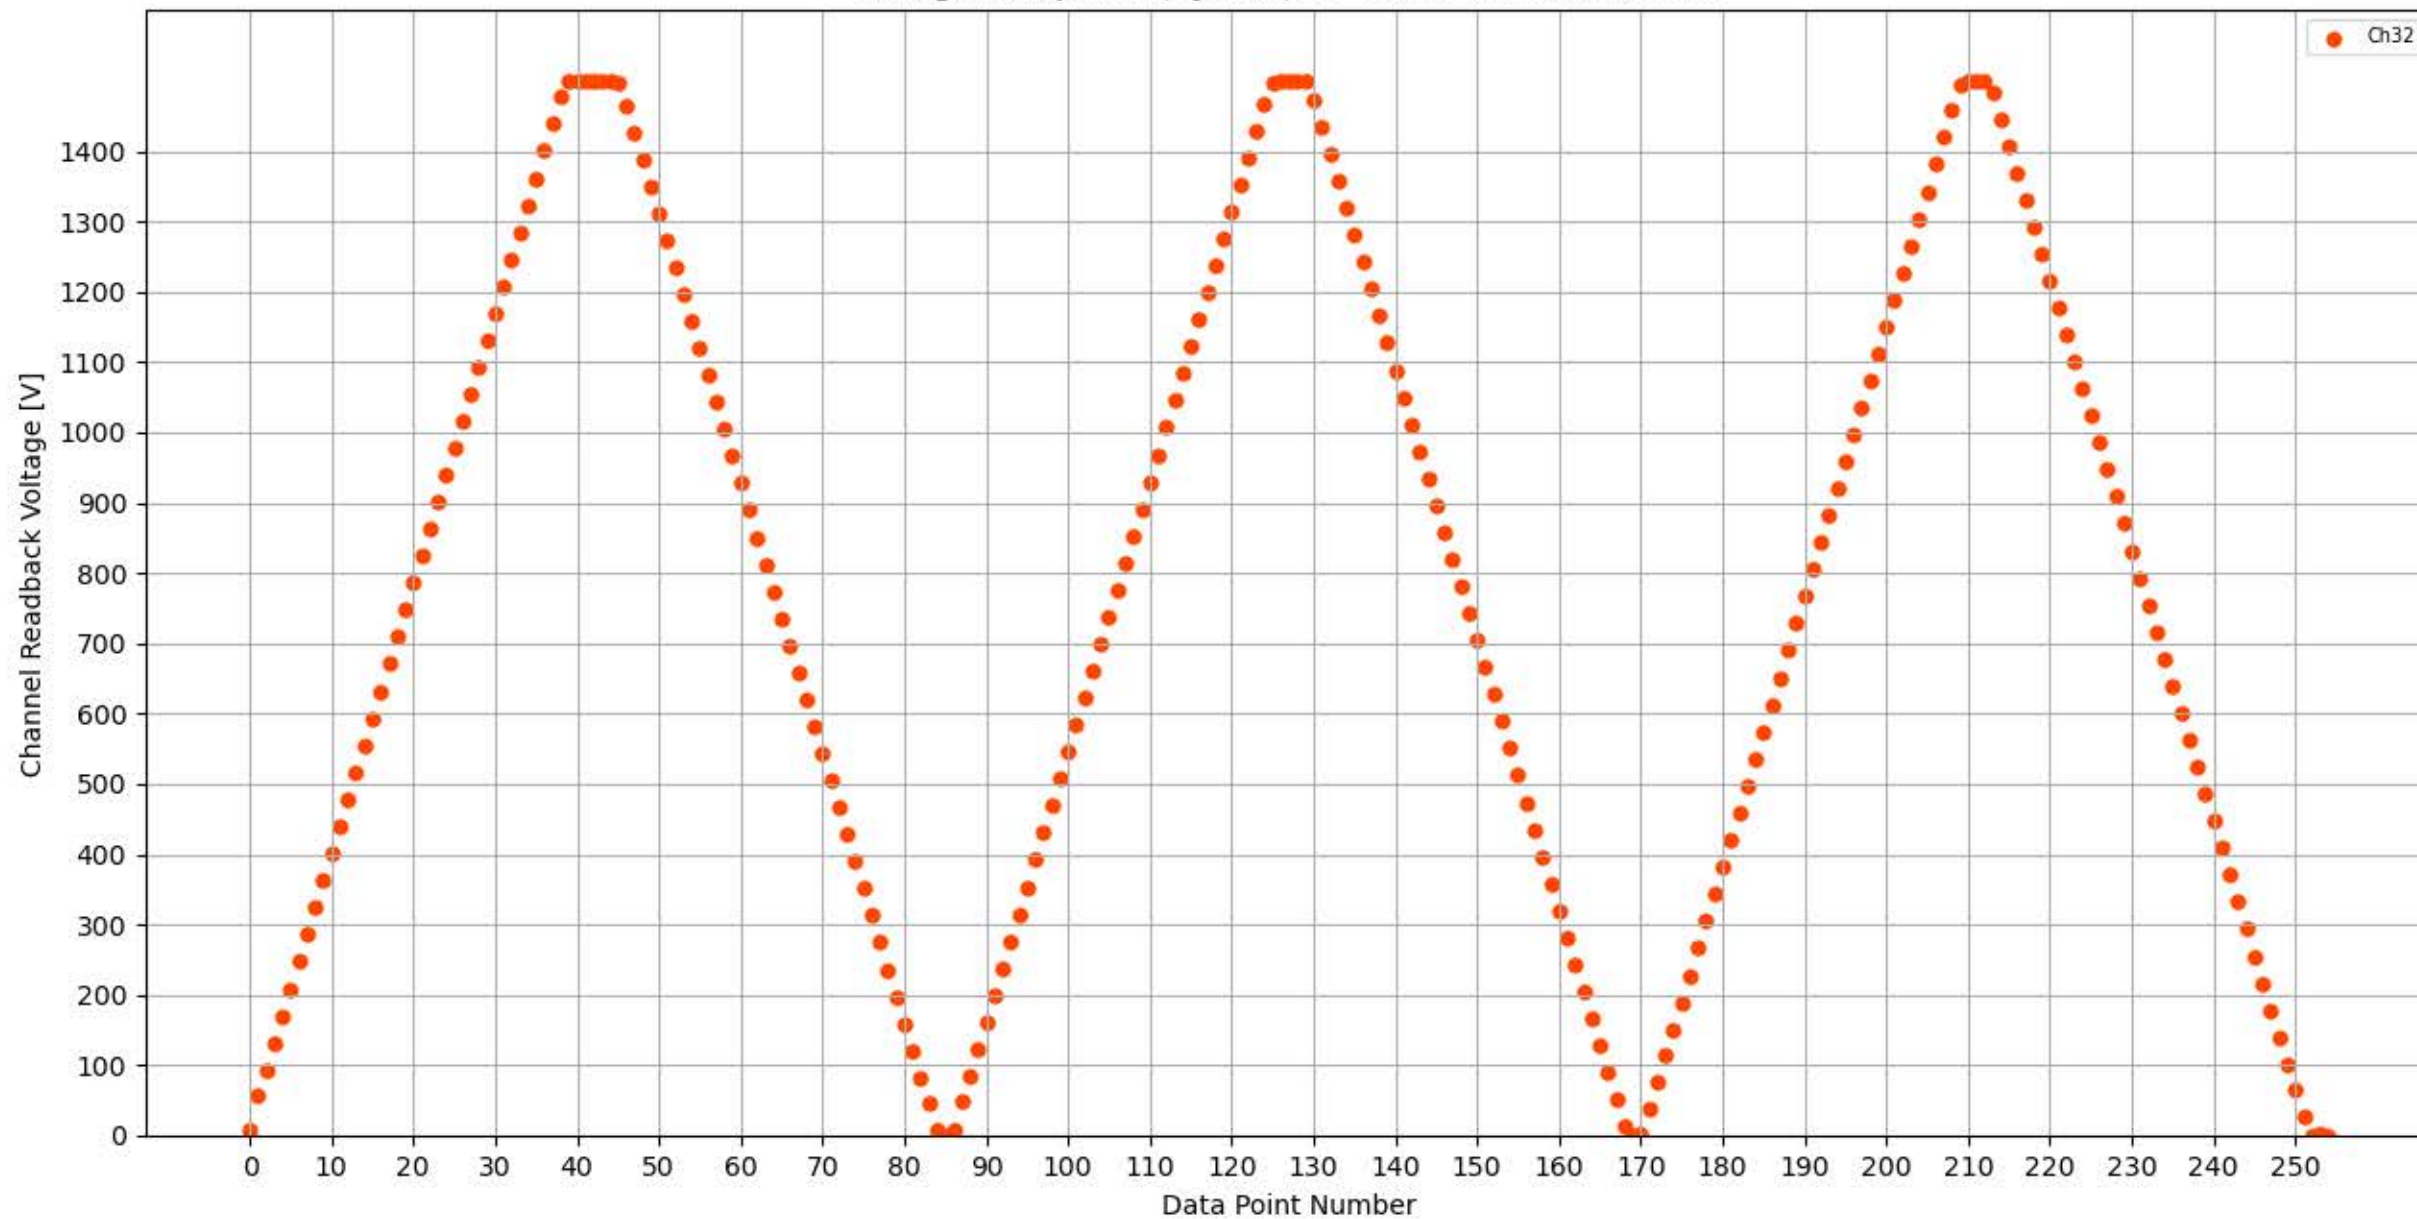

Voltage Ramp Test (Python) Bd #338, Slot #5, Ch #33

Voltage Ramp Test (Python) Bd #338, Slot #5, Ch #32