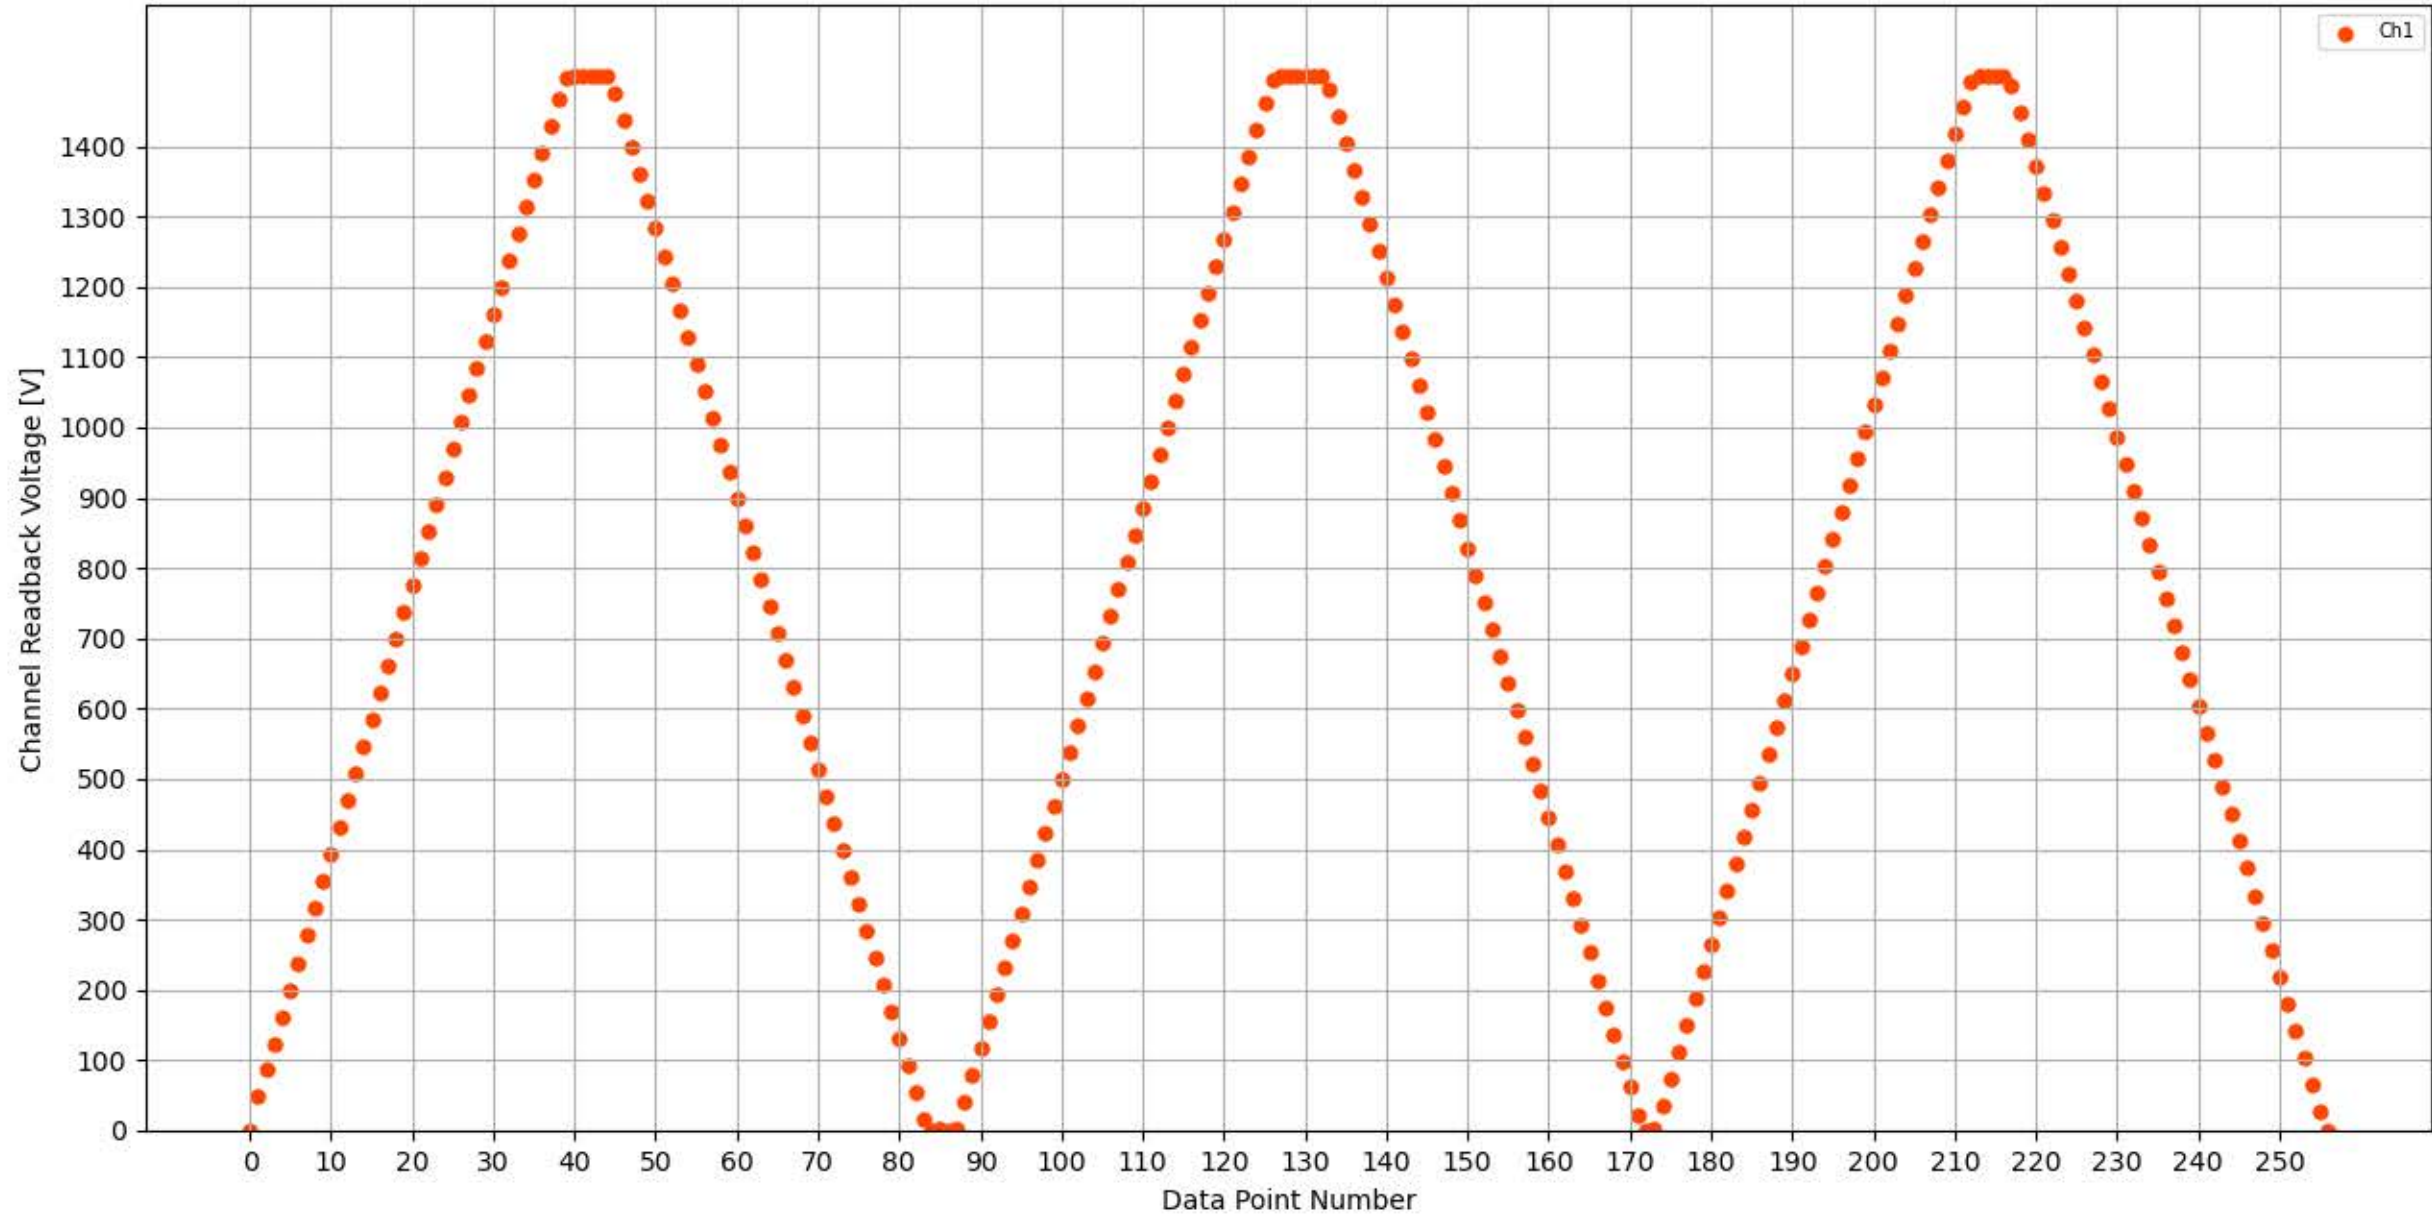

Voltage Ramp Test (Python) Bd #338, Slot #5, Ch #0

Voltage Ramp Test (Python) Bd #338, Slot #5, Ch #1

Voltage Ramp Test (Python) Bd #338, Slot #5, Ch #2

Voltage Ramp Test (Python) Bd #338, Slot #5, Ch #3

Voltage Ramp Test (Python) Bd #338, Slot #5, Ch #4

Voltage Ramp Test (Python) Bd #338, Slot #5, Ch #5

Voltage Ramp Test (Python) Bd #338, Slot #5, Ch #6

Voltage Ramp Test (Python) Bd #338, Slot #5, Ch #7