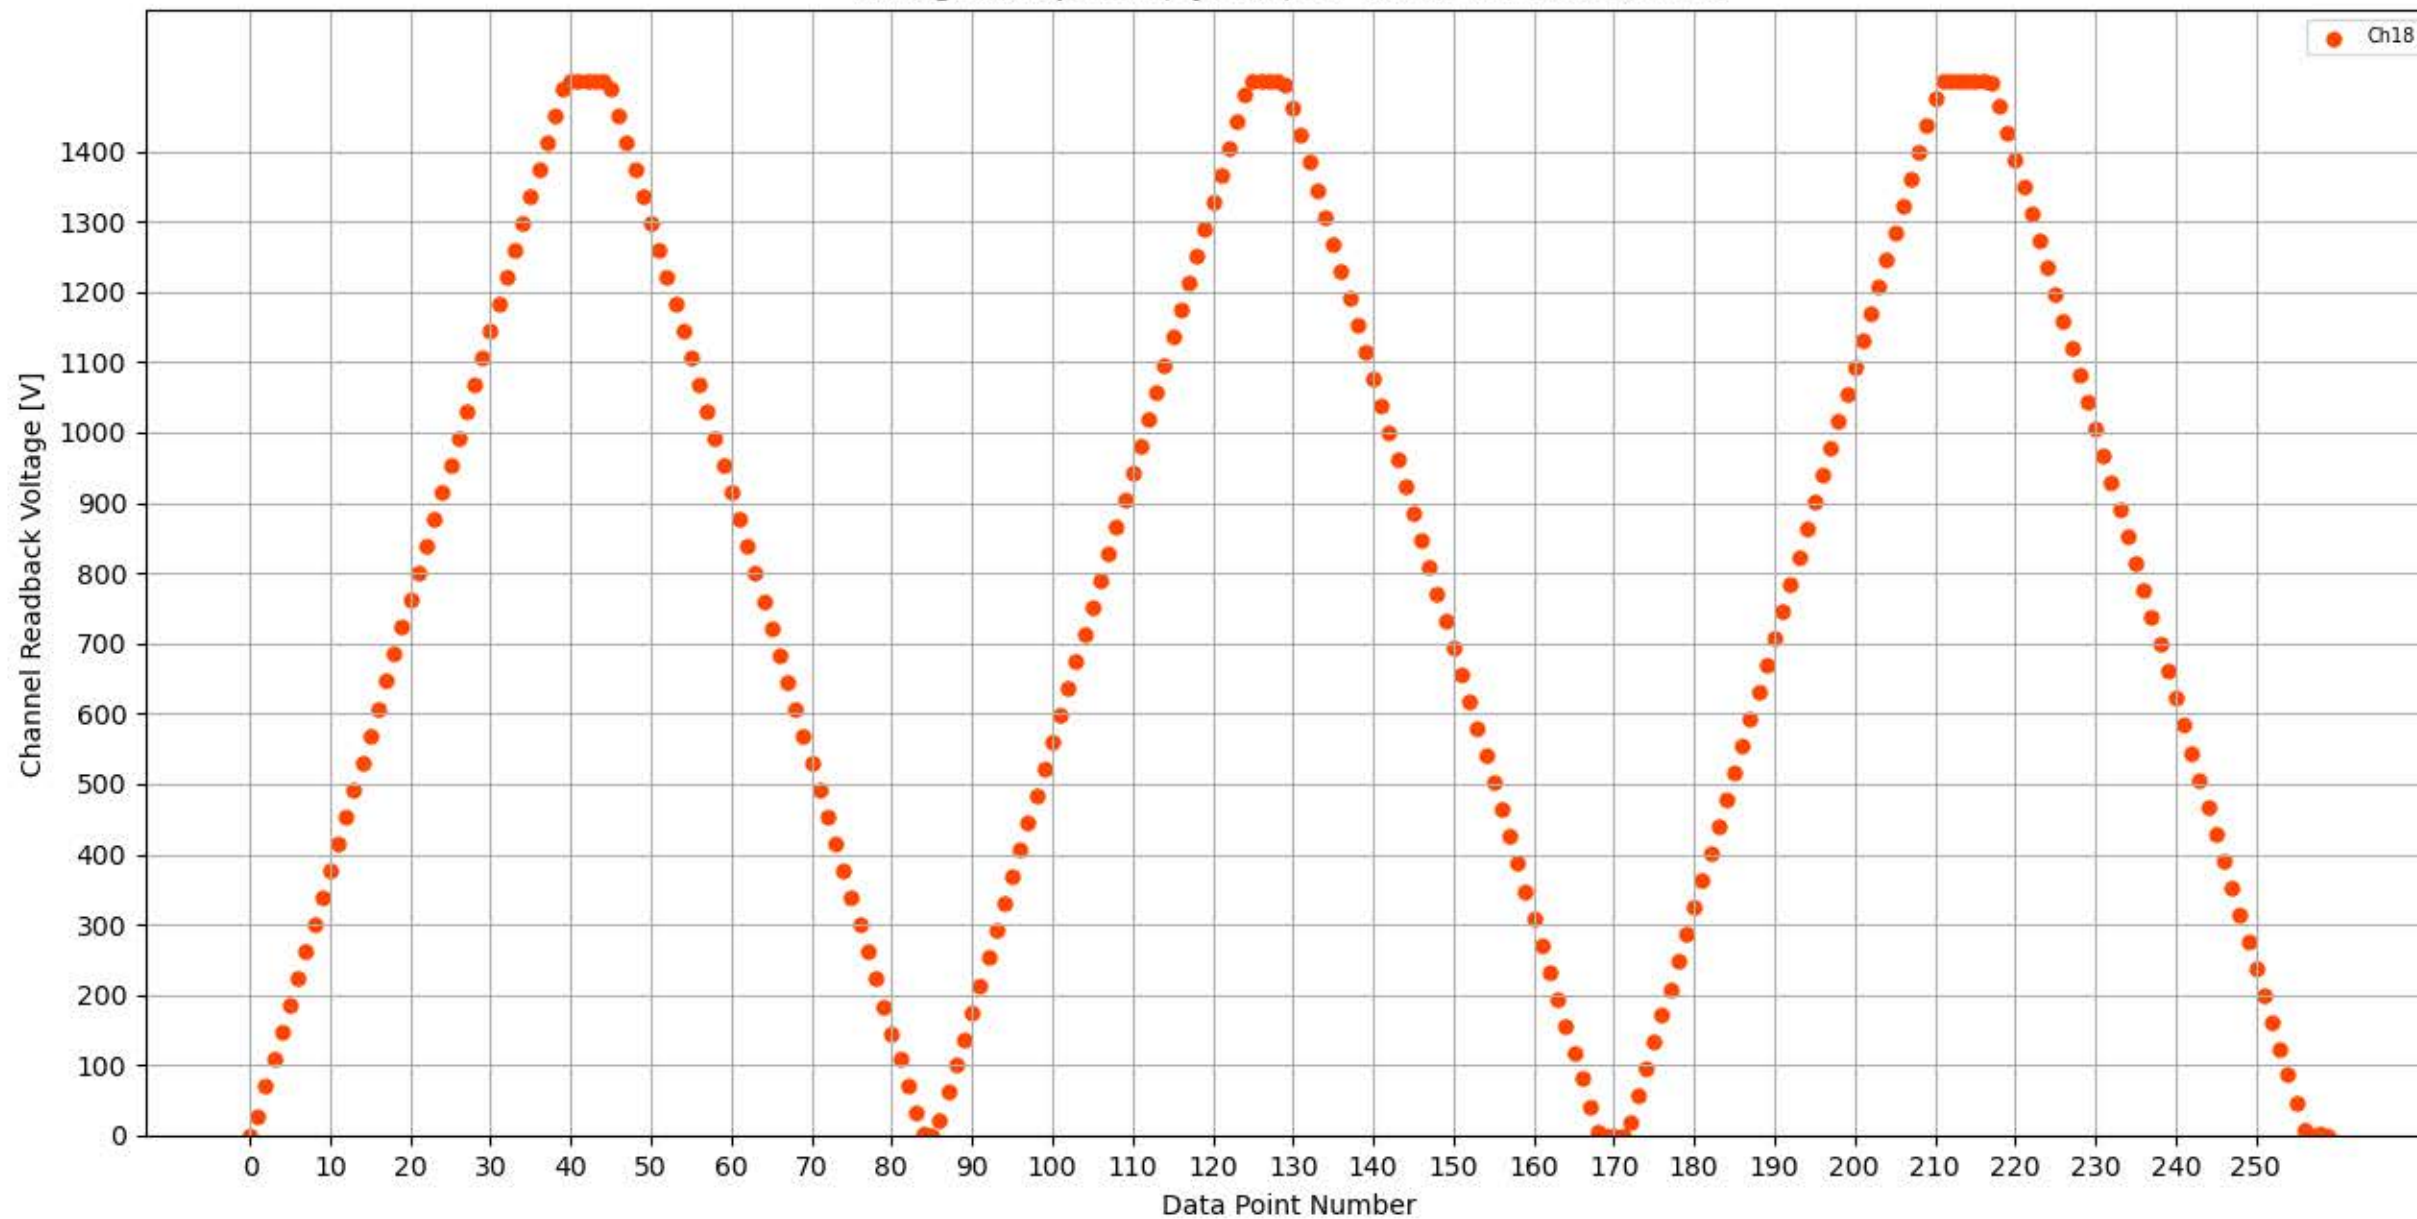

Voltage Ramp Test (Python) Bd #338, Slot #5, Ch #19

Voltage Ramp Test (Python) Bd #338, Slot #5, Ch #18