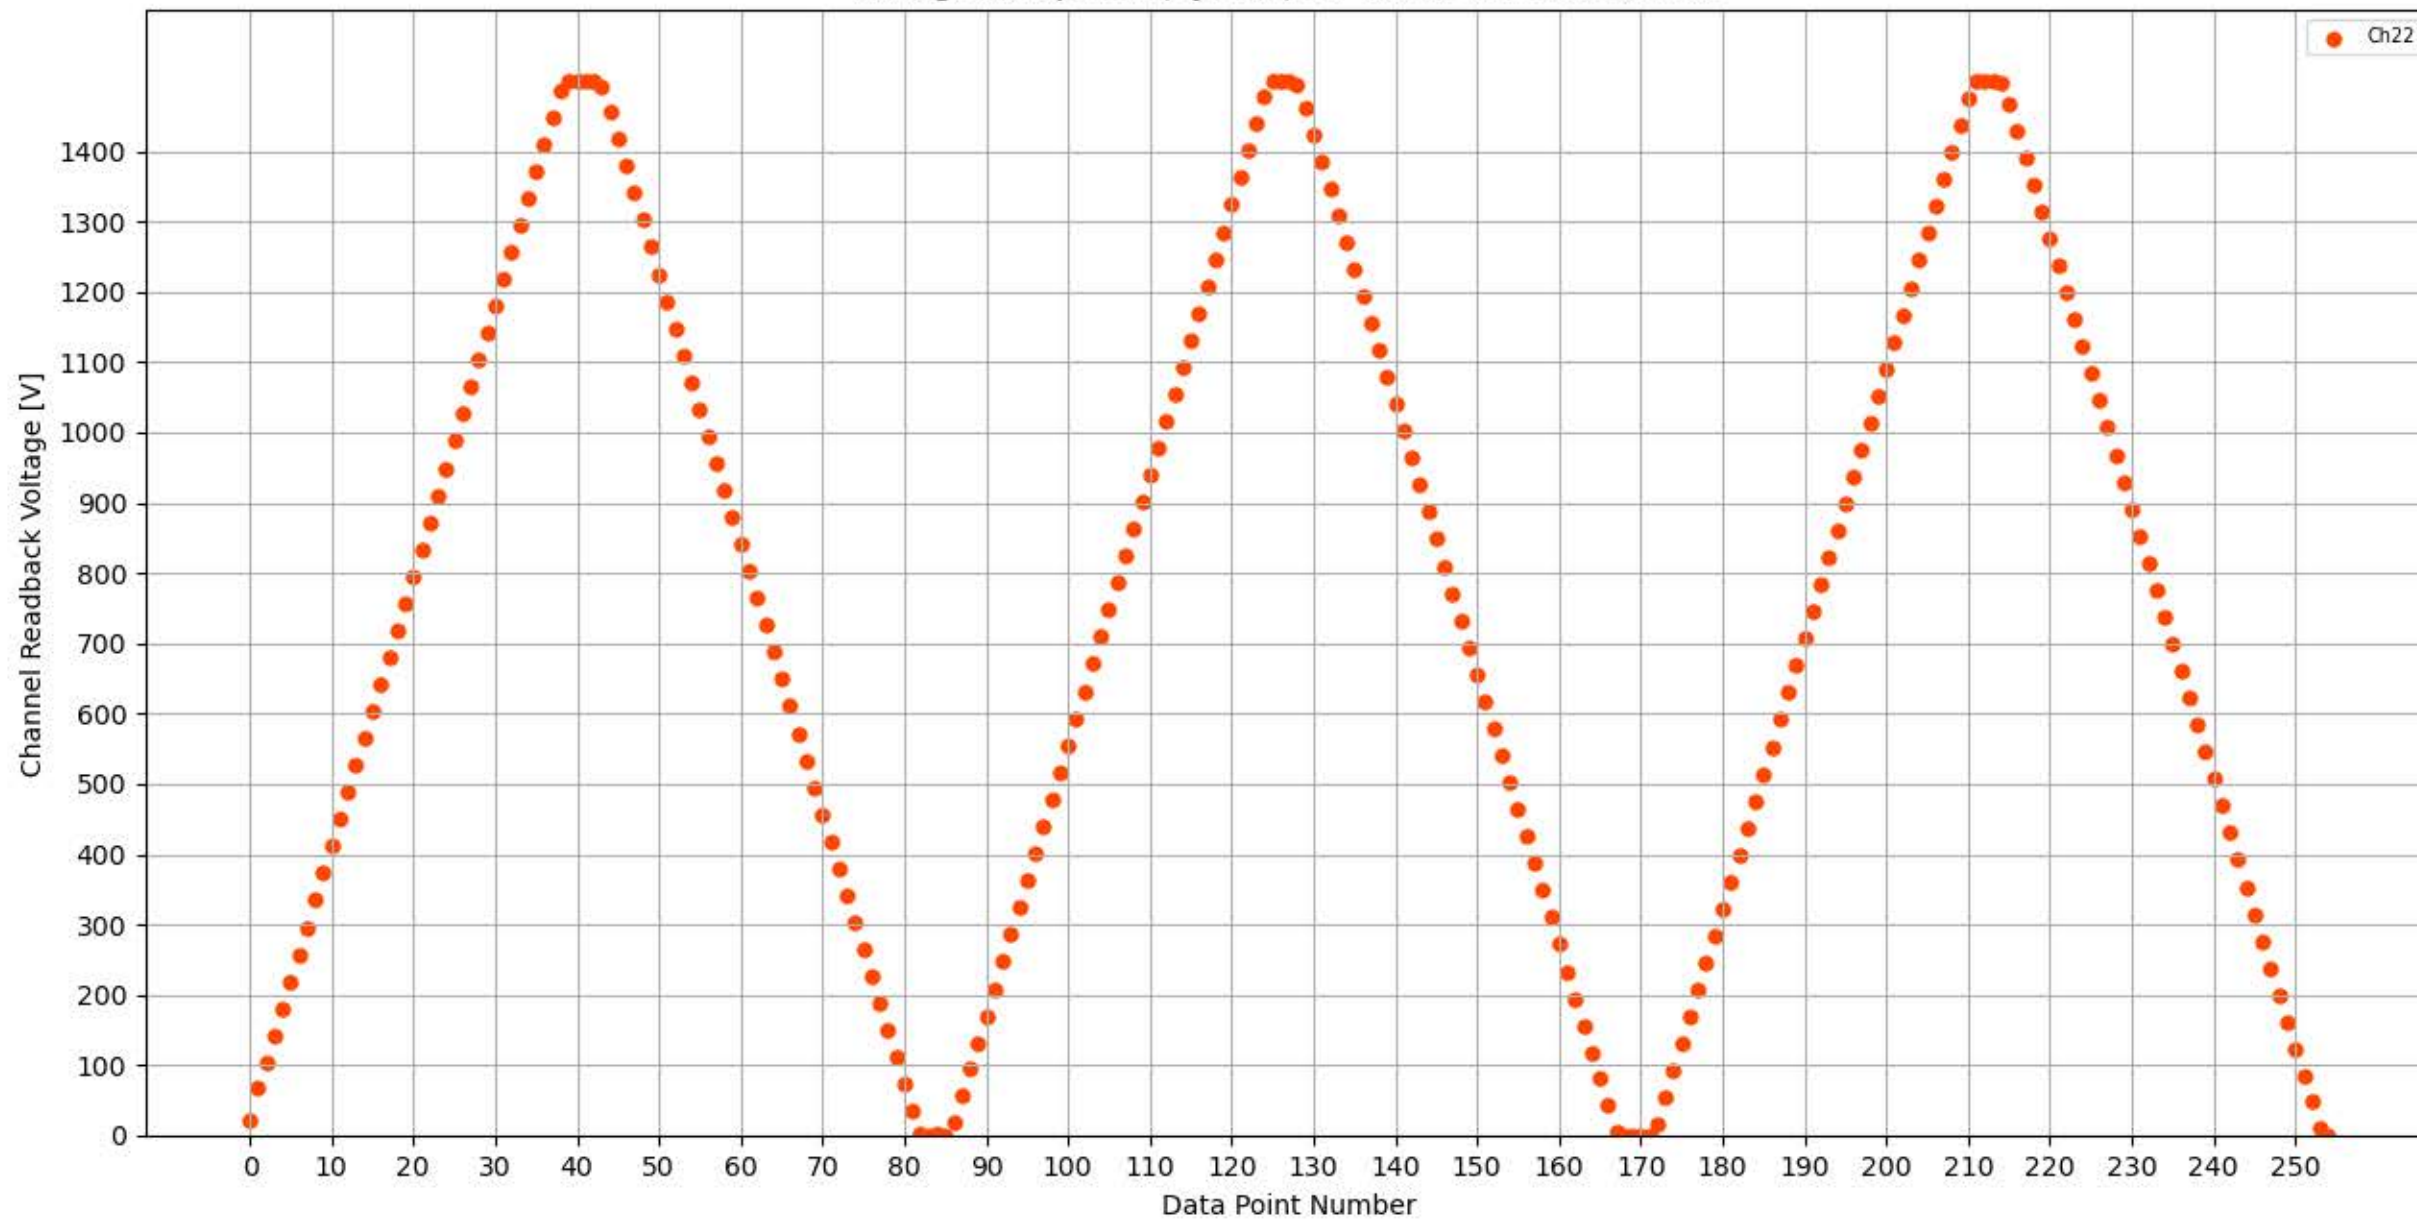

Voltage Ramp Test (Python) Bd #338, Slot #5, Ch #23

Voltage Ramp Test (Python) Bd #338, Slot #5, Ch #22