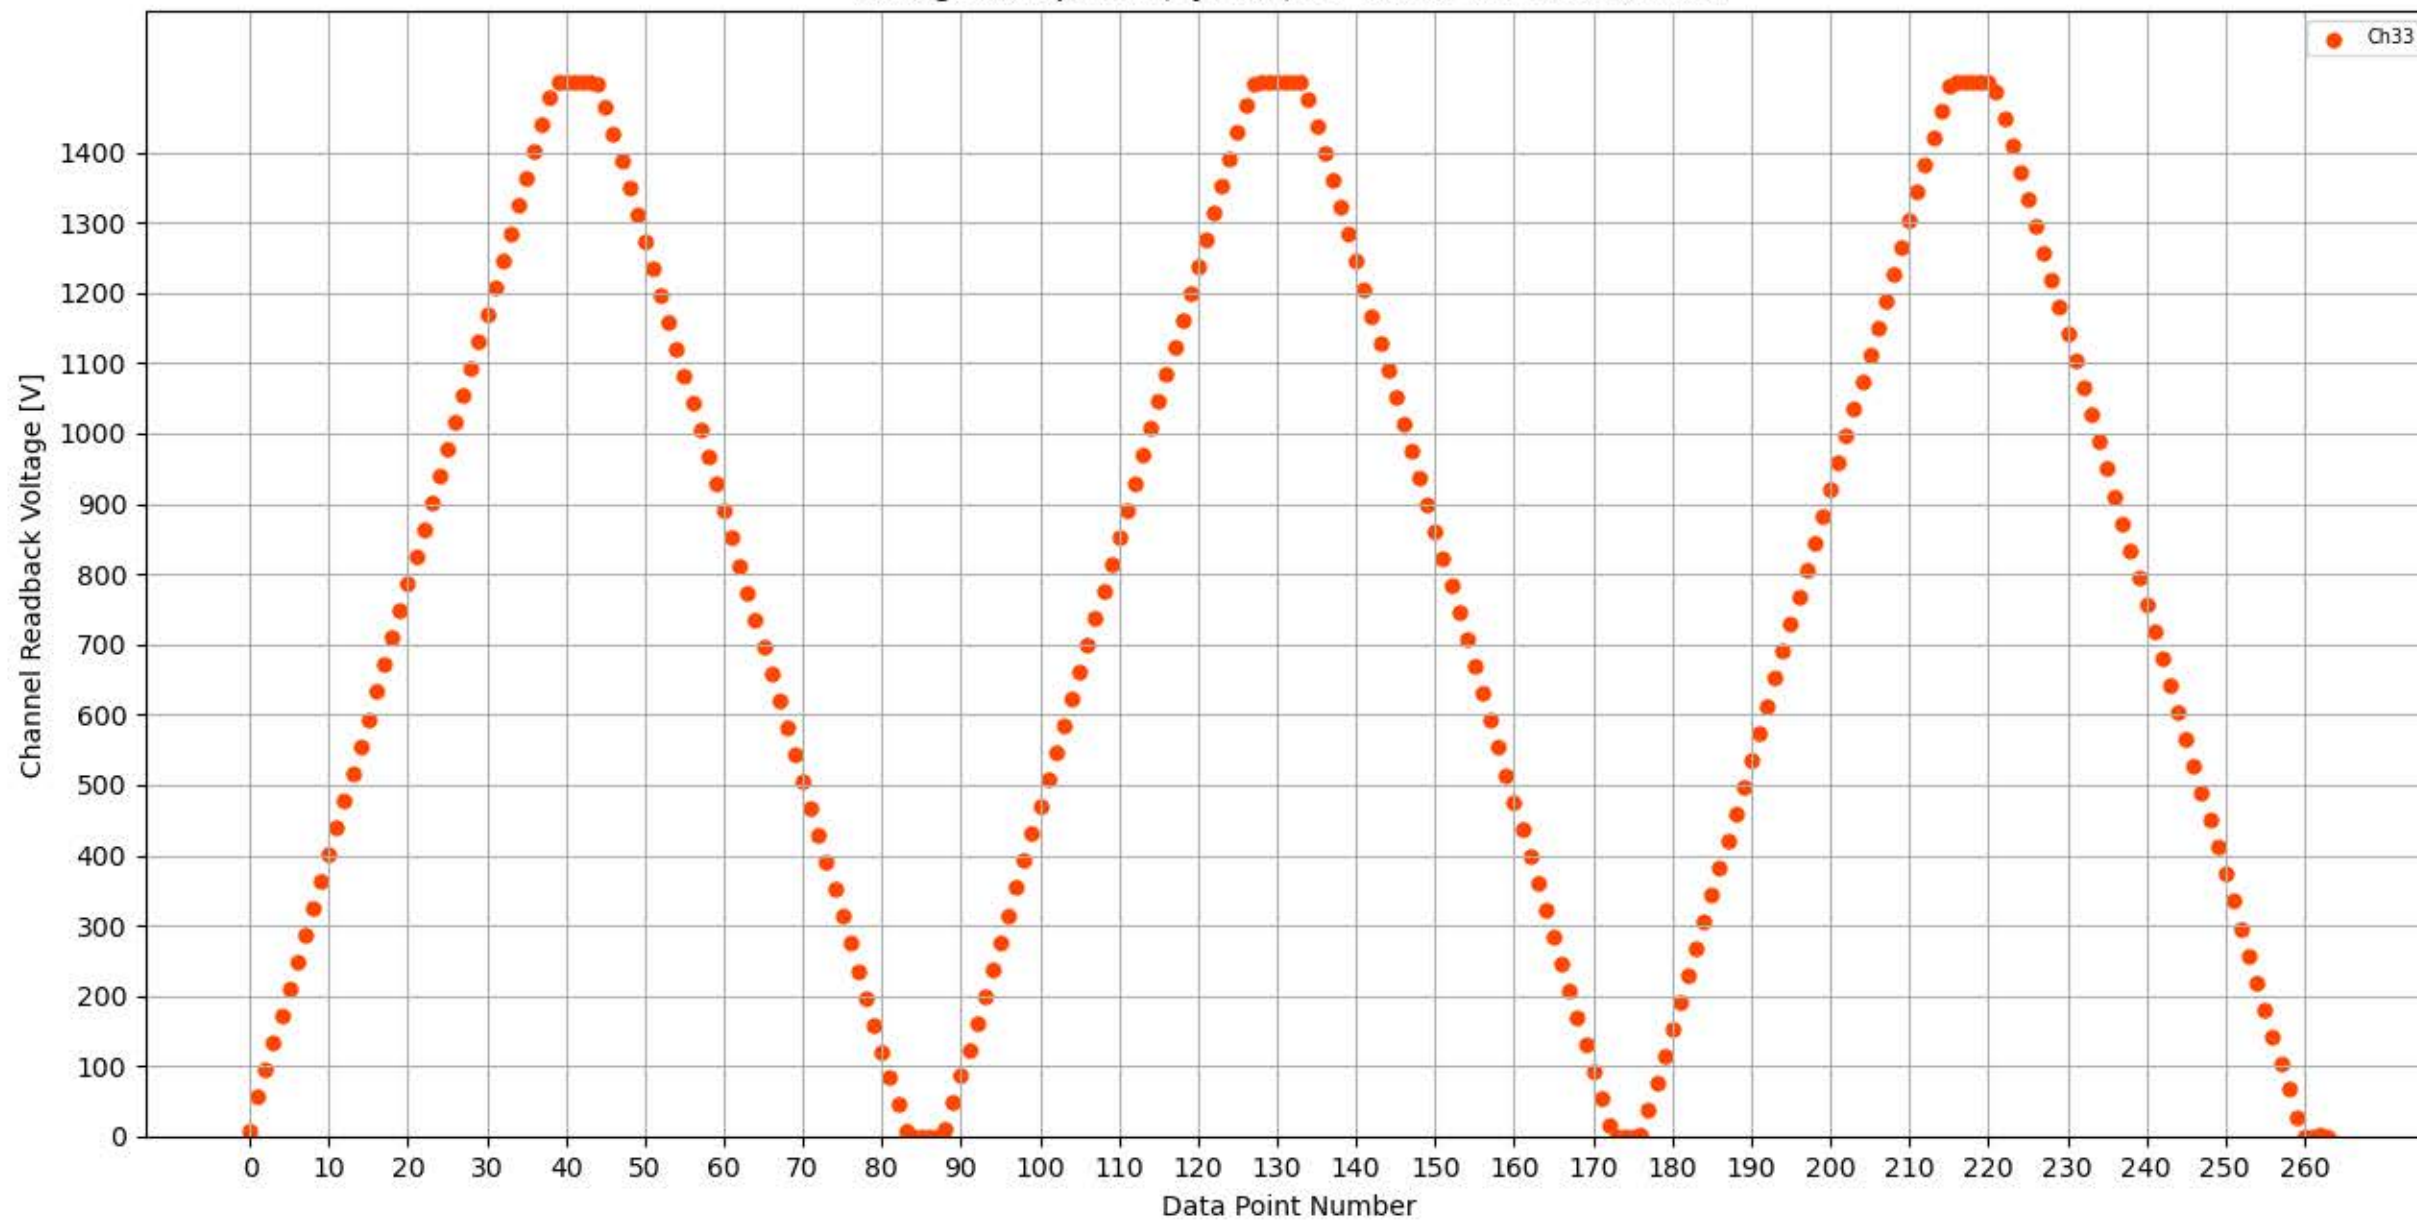

Voltage Ramp Test (Python) Bd #338, Slot #5, Ch #34

Voltage Ramp Test (Python) Bd #338, Slot #5, Ch #33