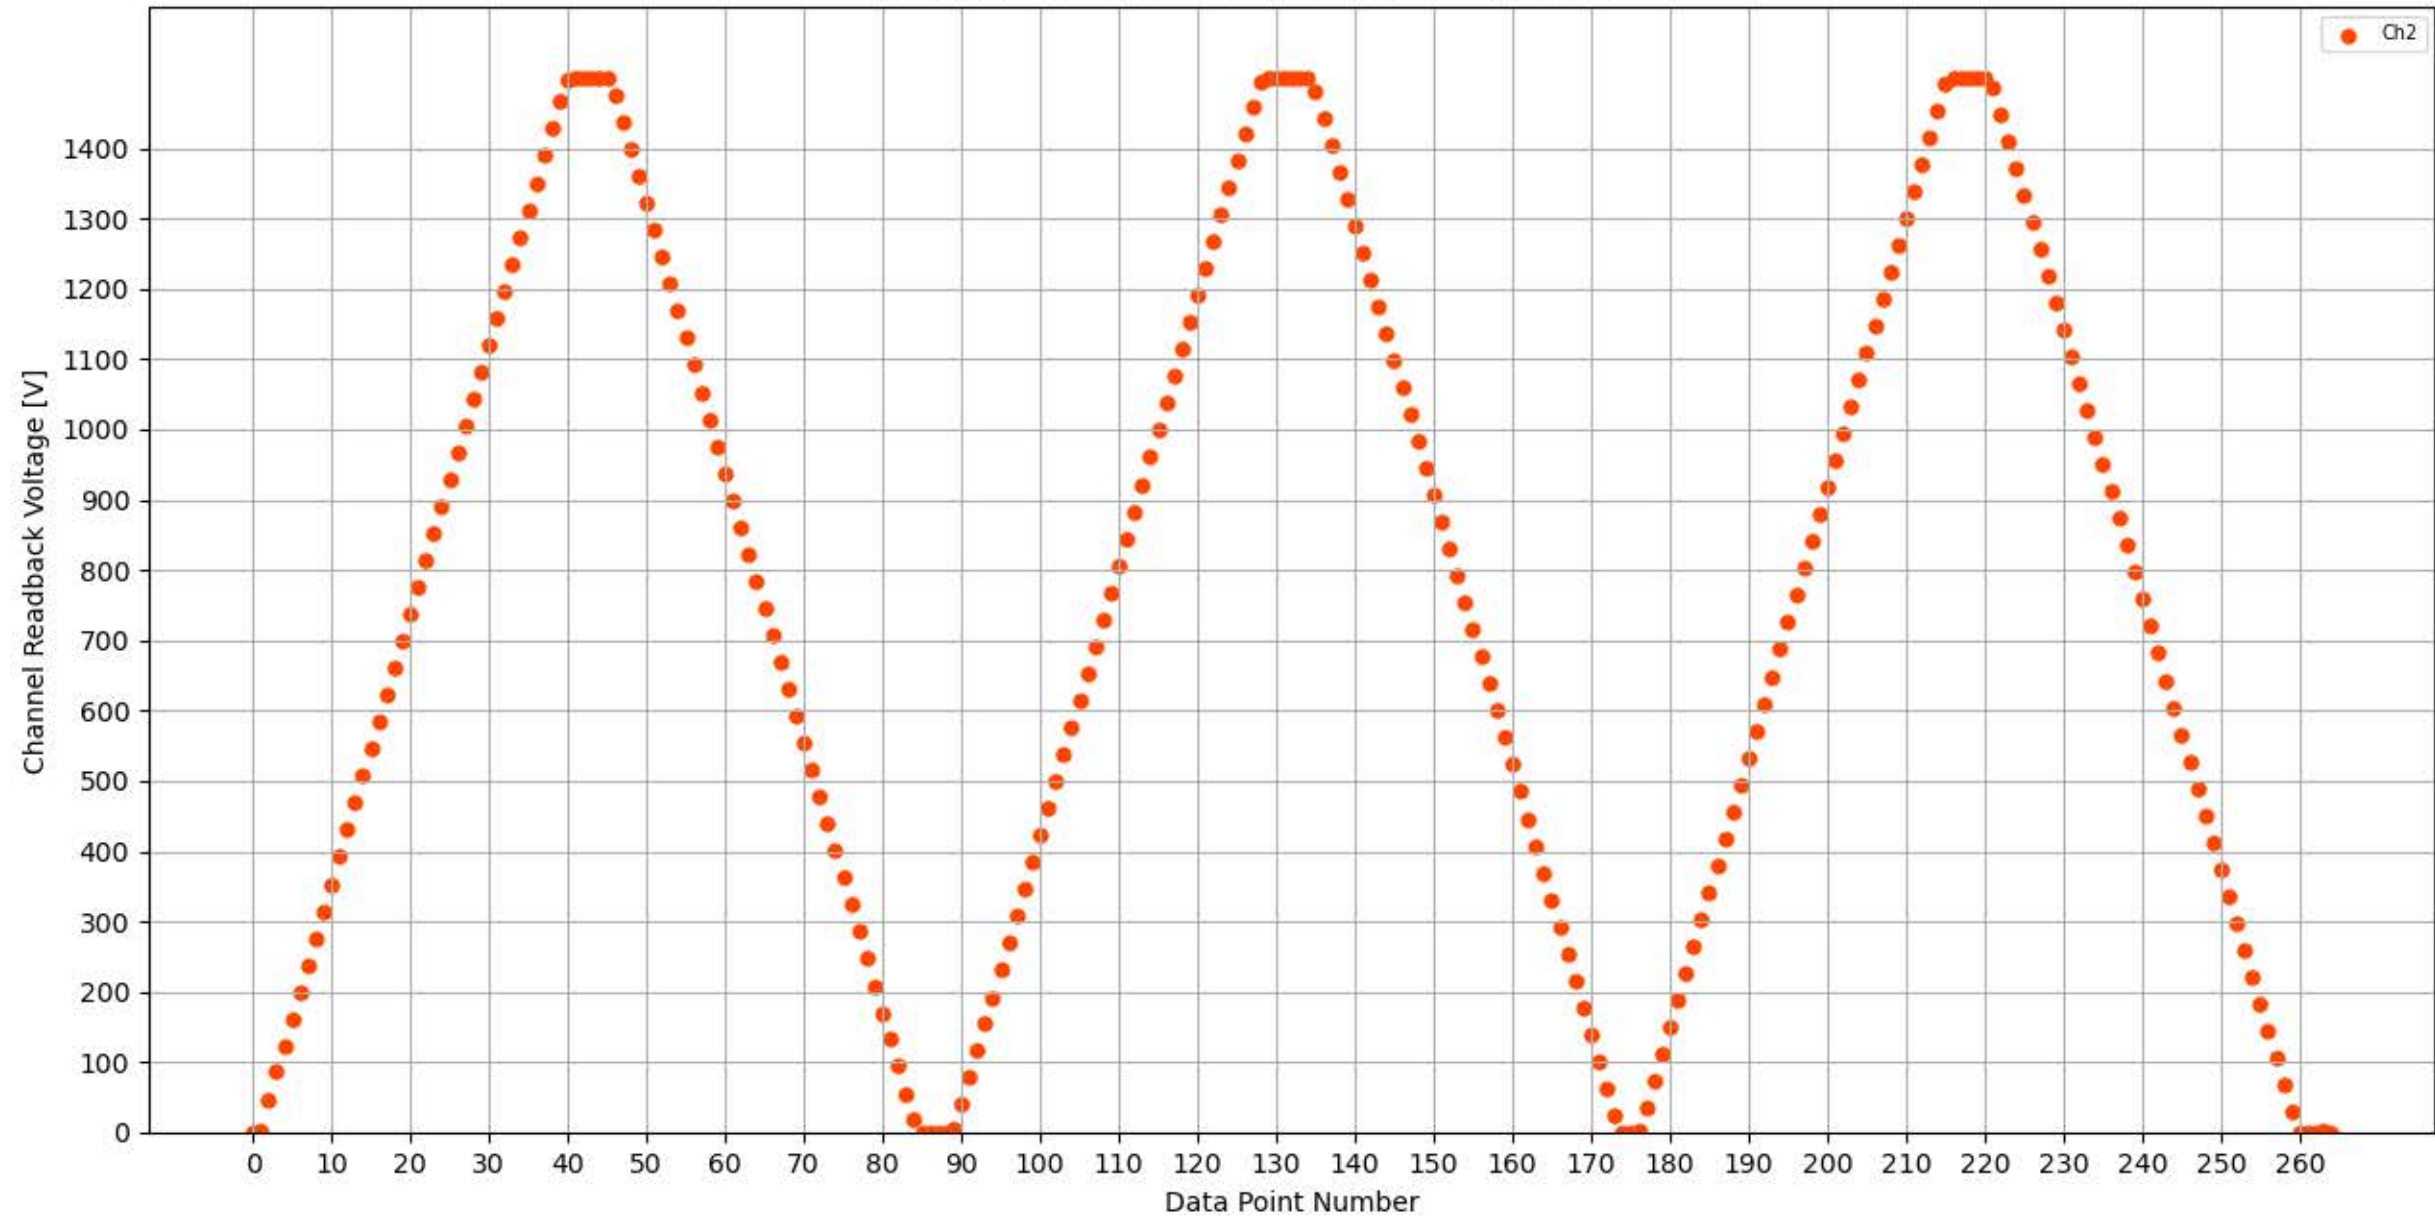

Voltage Ramp Test (Python) Bd #338, Slot #5, Ch #0

Voltage Ramp Test (Python) Bd #338, Slot #5, Ch #1

Voltage Ramp Test (Python) Bd #338, Slot #5, Ch #2

Voltage Ramp Test (Python) Bd #338, Slot #5, Ch #3

Voltage Ramp Test (Python) Bd #338, Slot #5, Ch #4

Voltage Ramp Test (Python) Bd #338, Slot #5, Ch #5

Voltage Ramp Test (Python) Bd #338, Slot #5, Ch #6

Voltage Ramp Test (Python) Bd #338, Slot #5, Ch #7