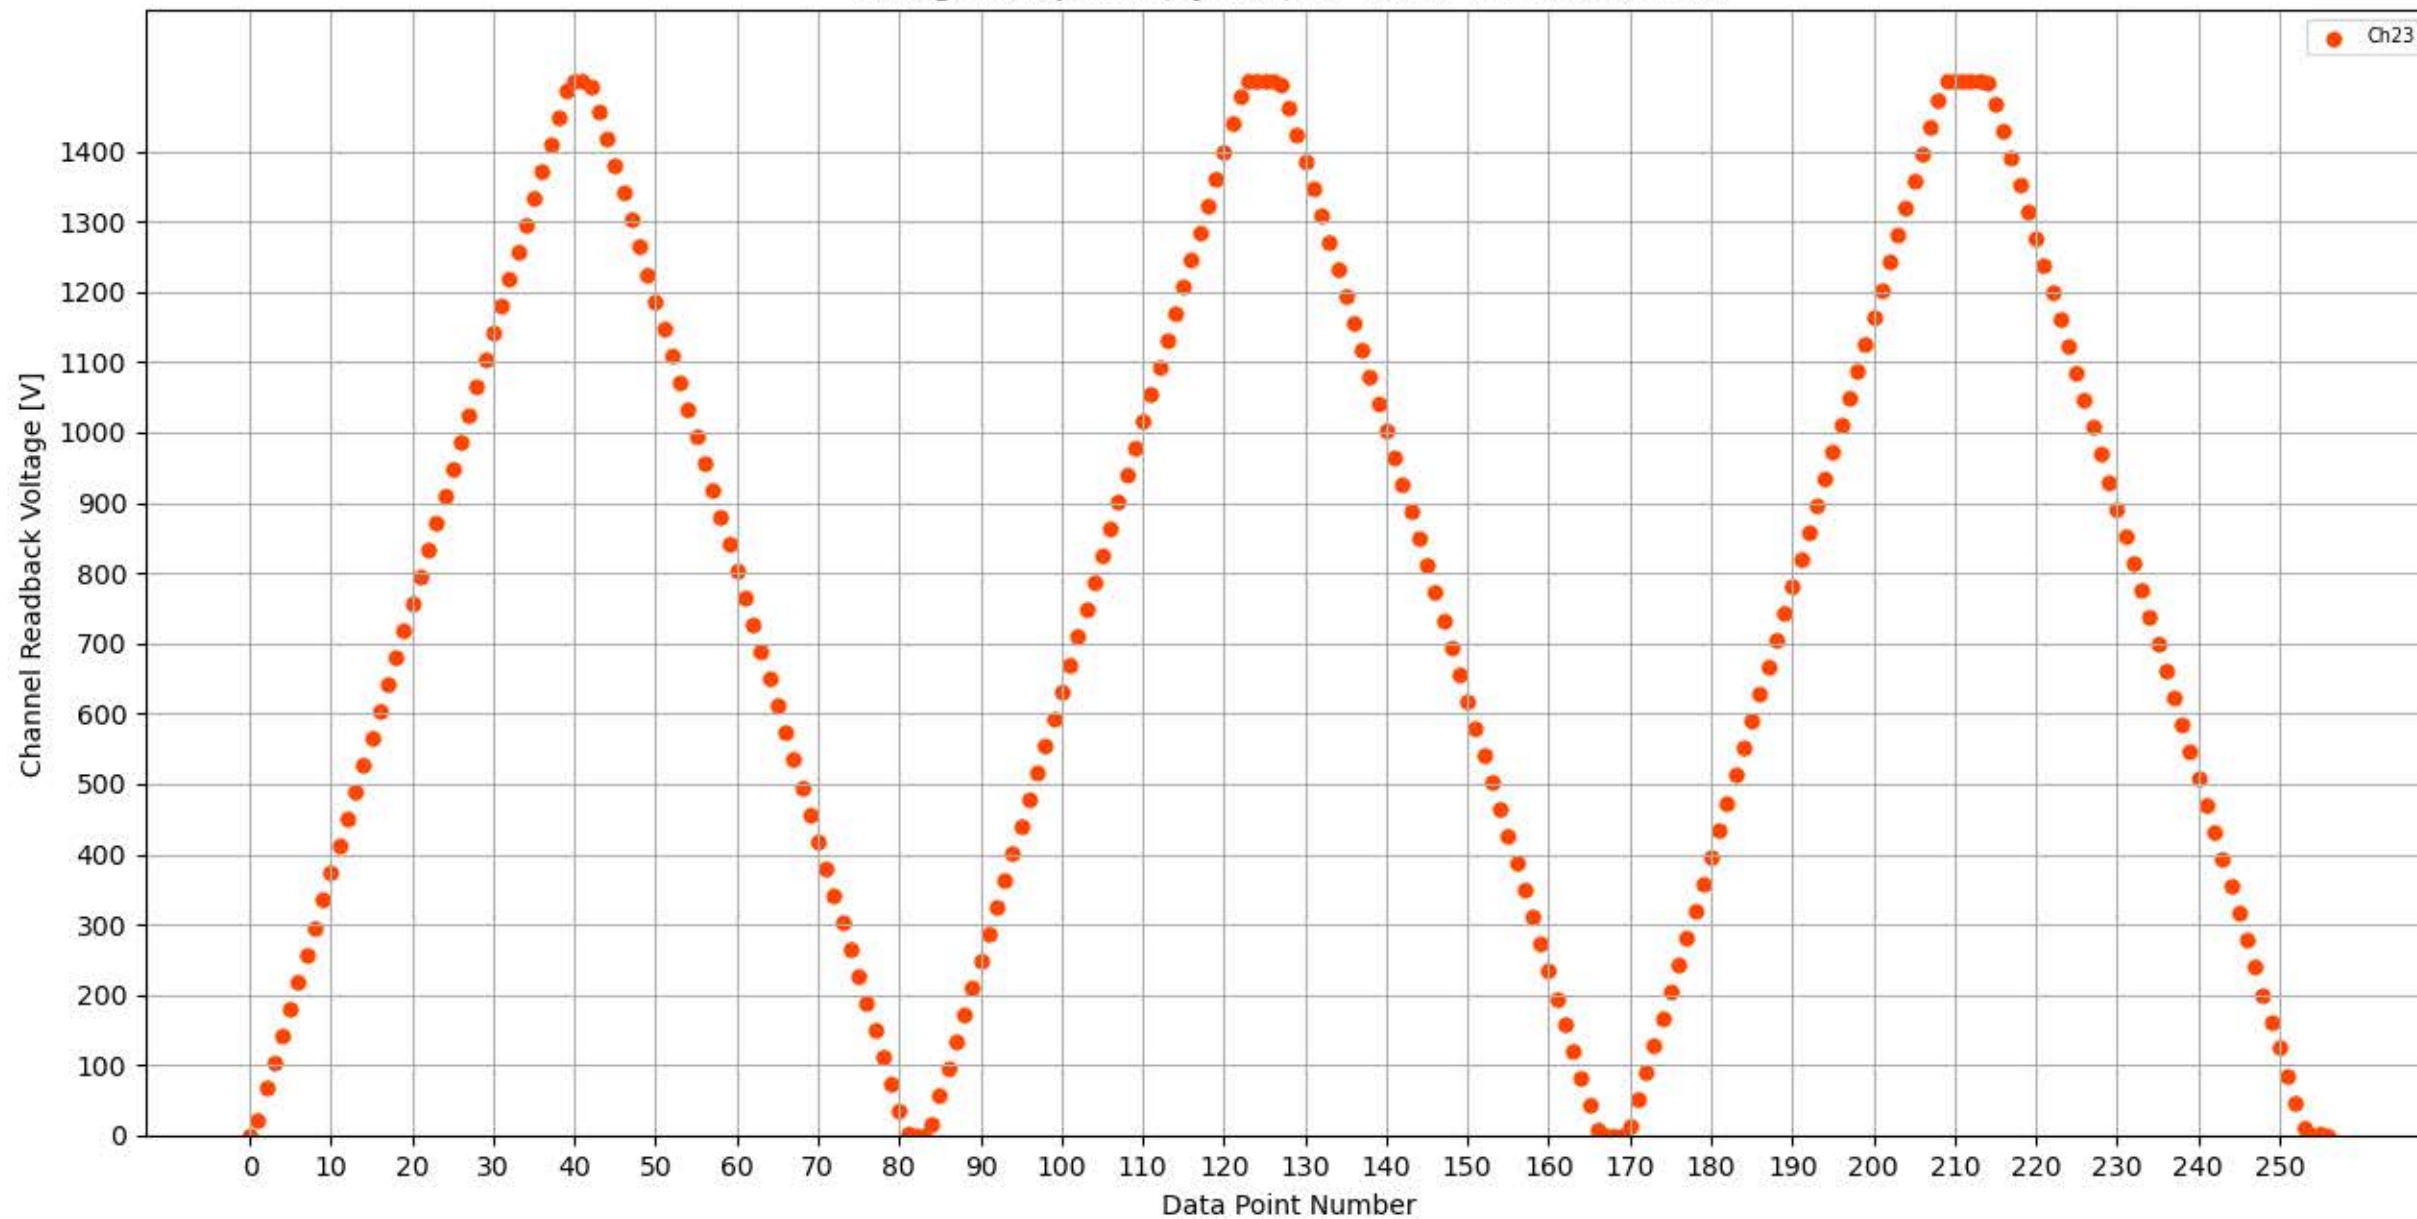

Voltage Ramp Test (Python) Bd #338, Slot #5, Ch #20

Voltage Ramp Test (Python) Bd #338, Slot #5, Ch #21

Voltage Ramp Test (Python) Bd #338, Slot #5, Ch #22

Voltage Ramp Test (Python) Bd #338, Slot #5, Ch #23