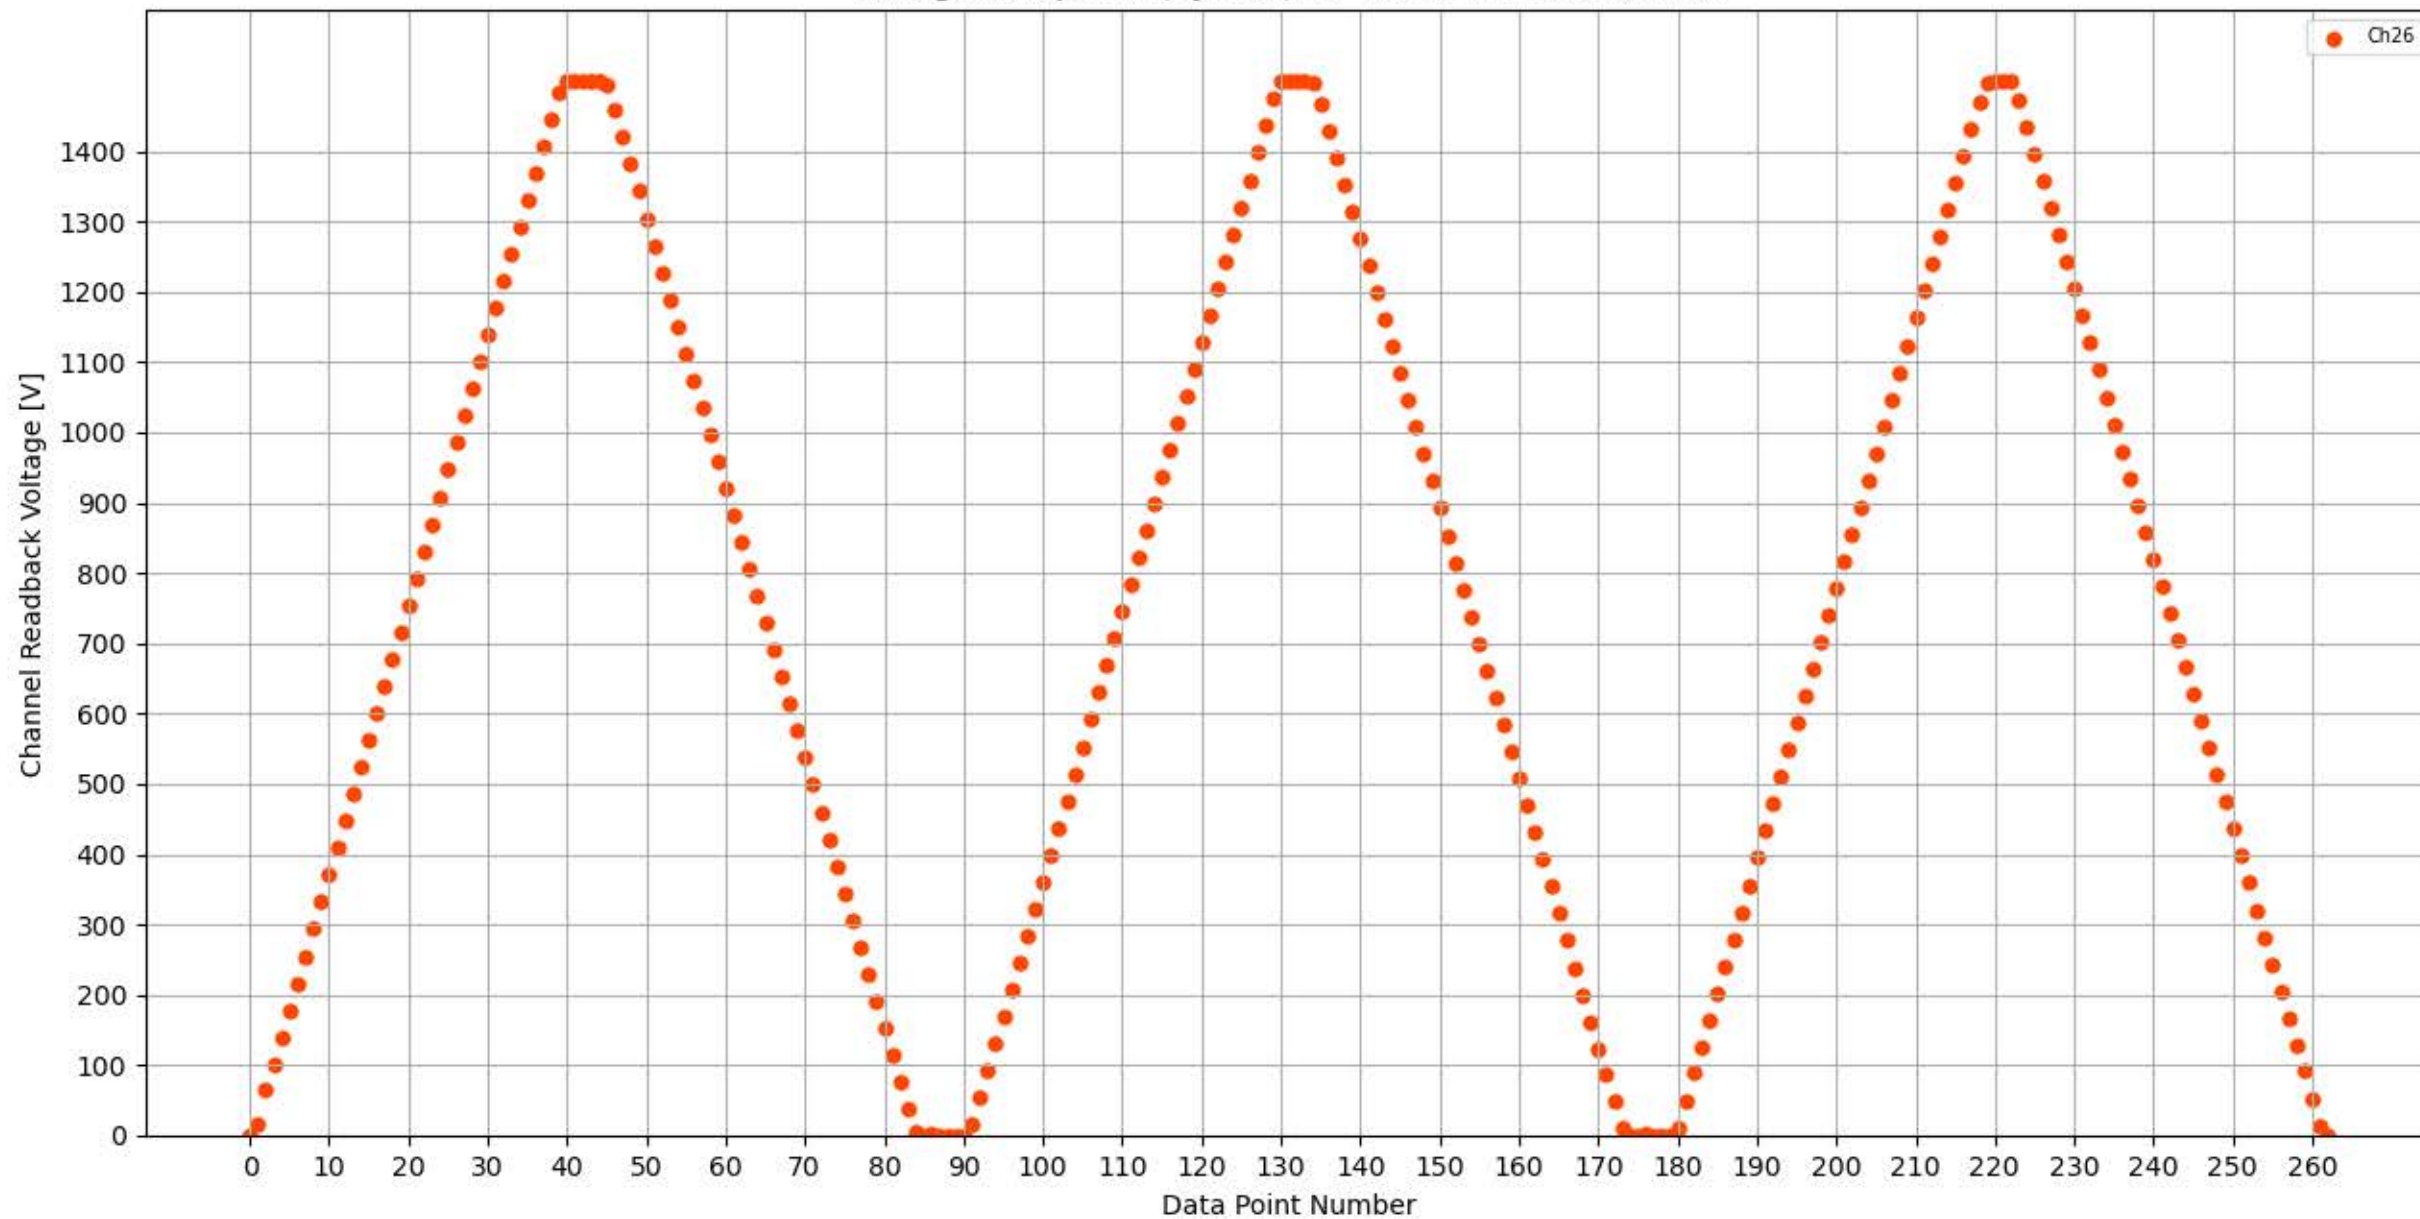

Voltage Ramp Test (Python) Bd #338, Slot #5, Ch #27

Voltage Ramp Test (Python) Bd #338, Slot #5, Ch #26