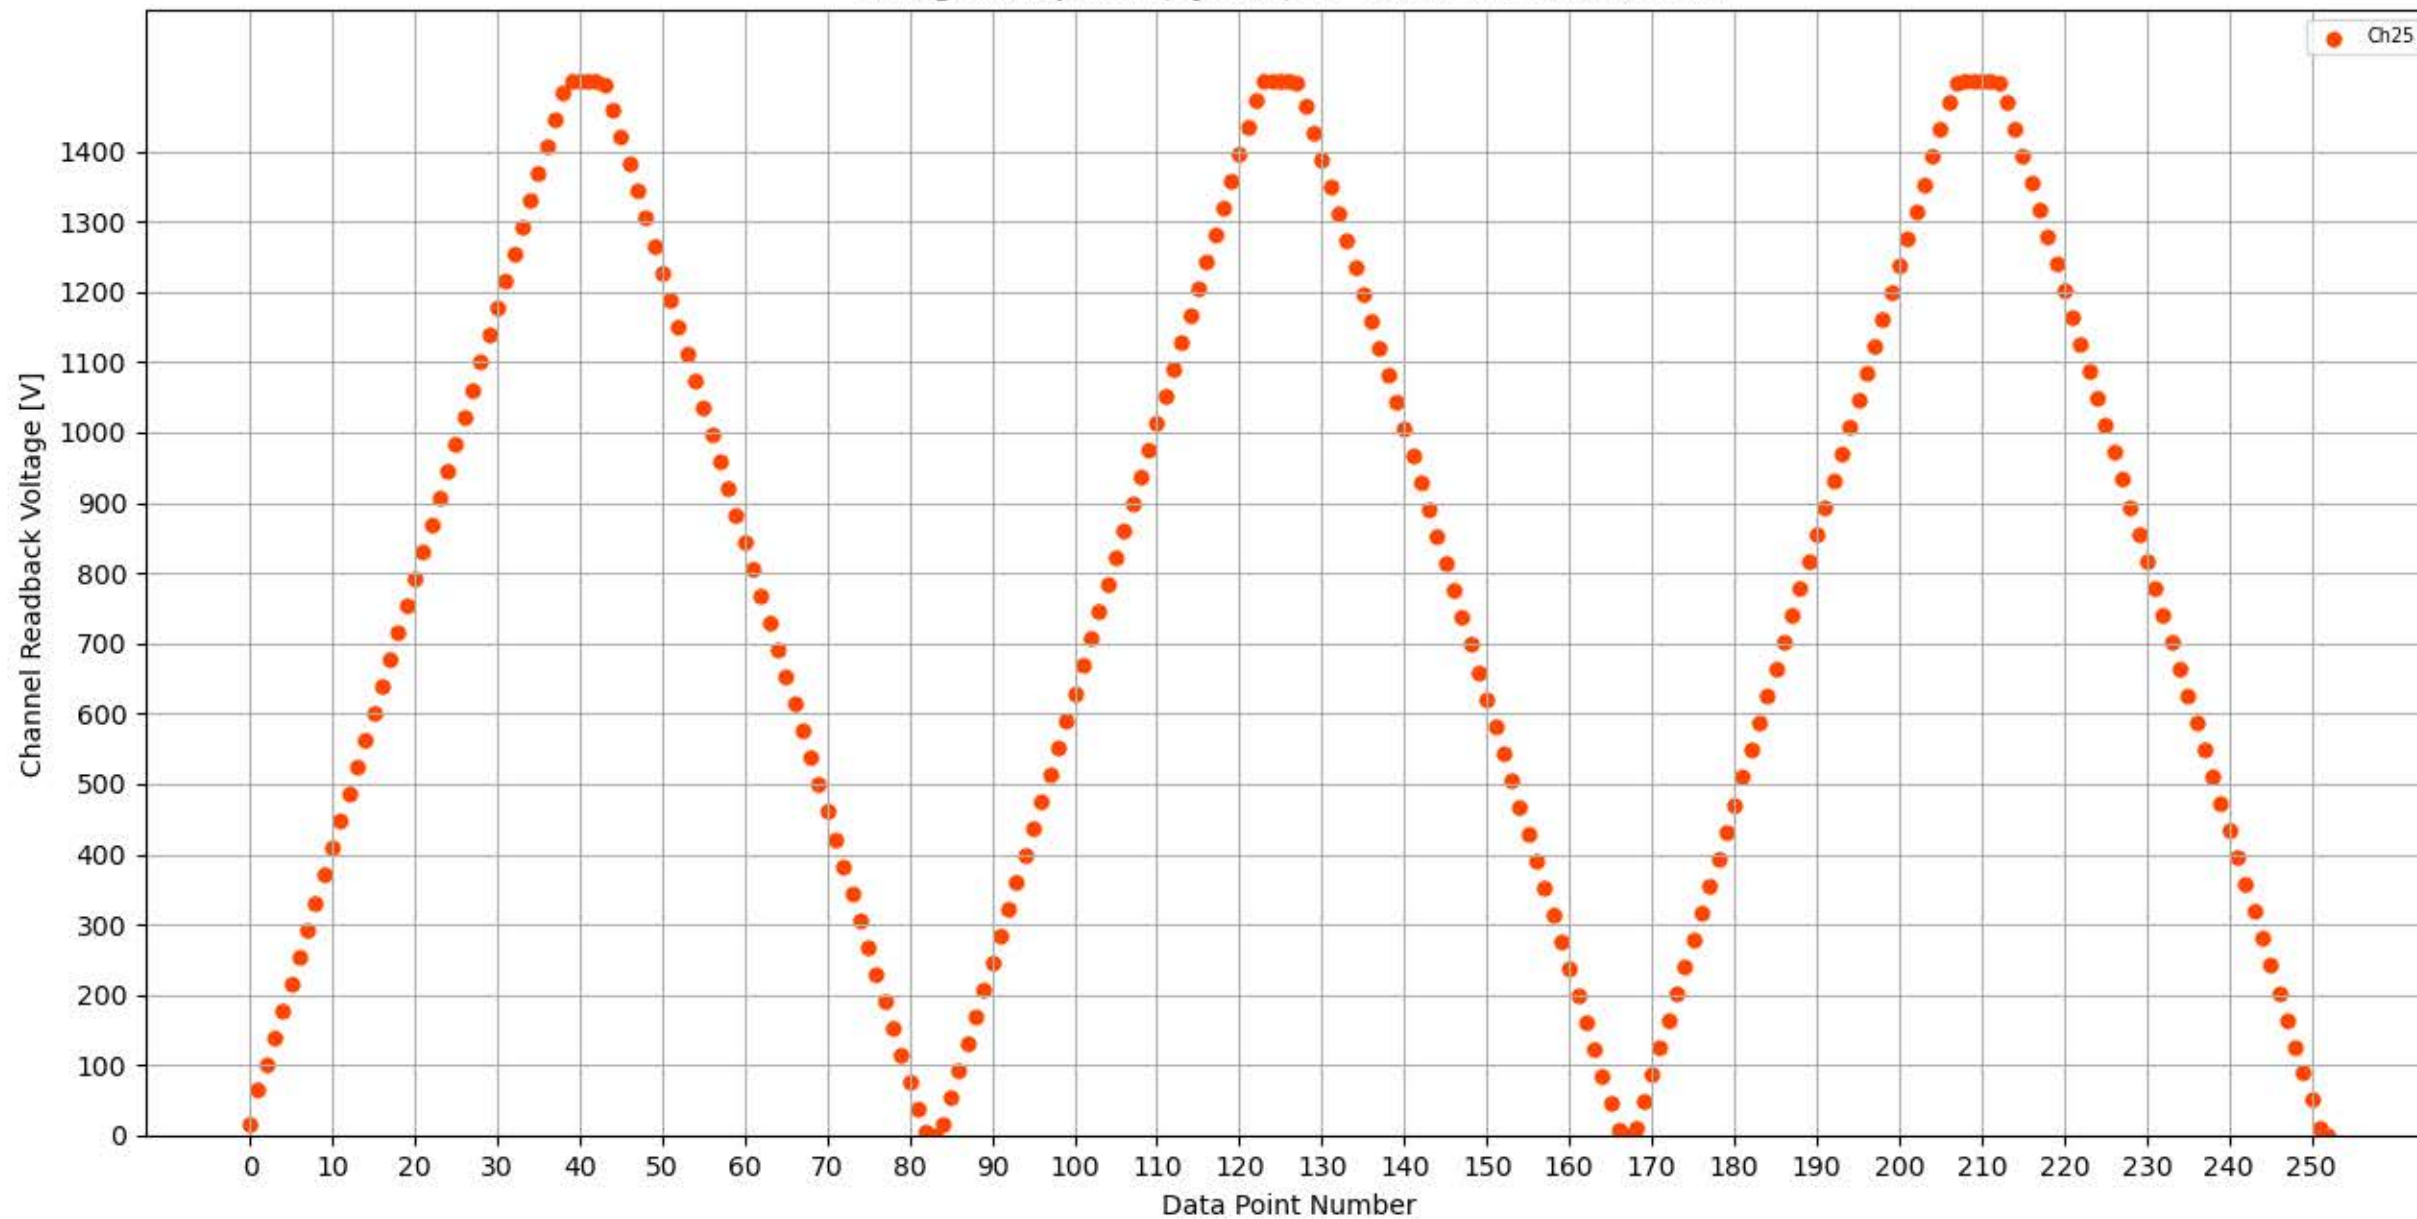

Voltage Ramp Test (Python) Bd #338, Slot #5, Ch #26

Voltage Ramp Test (Python) Bd #338, Slot #5, Ch #25