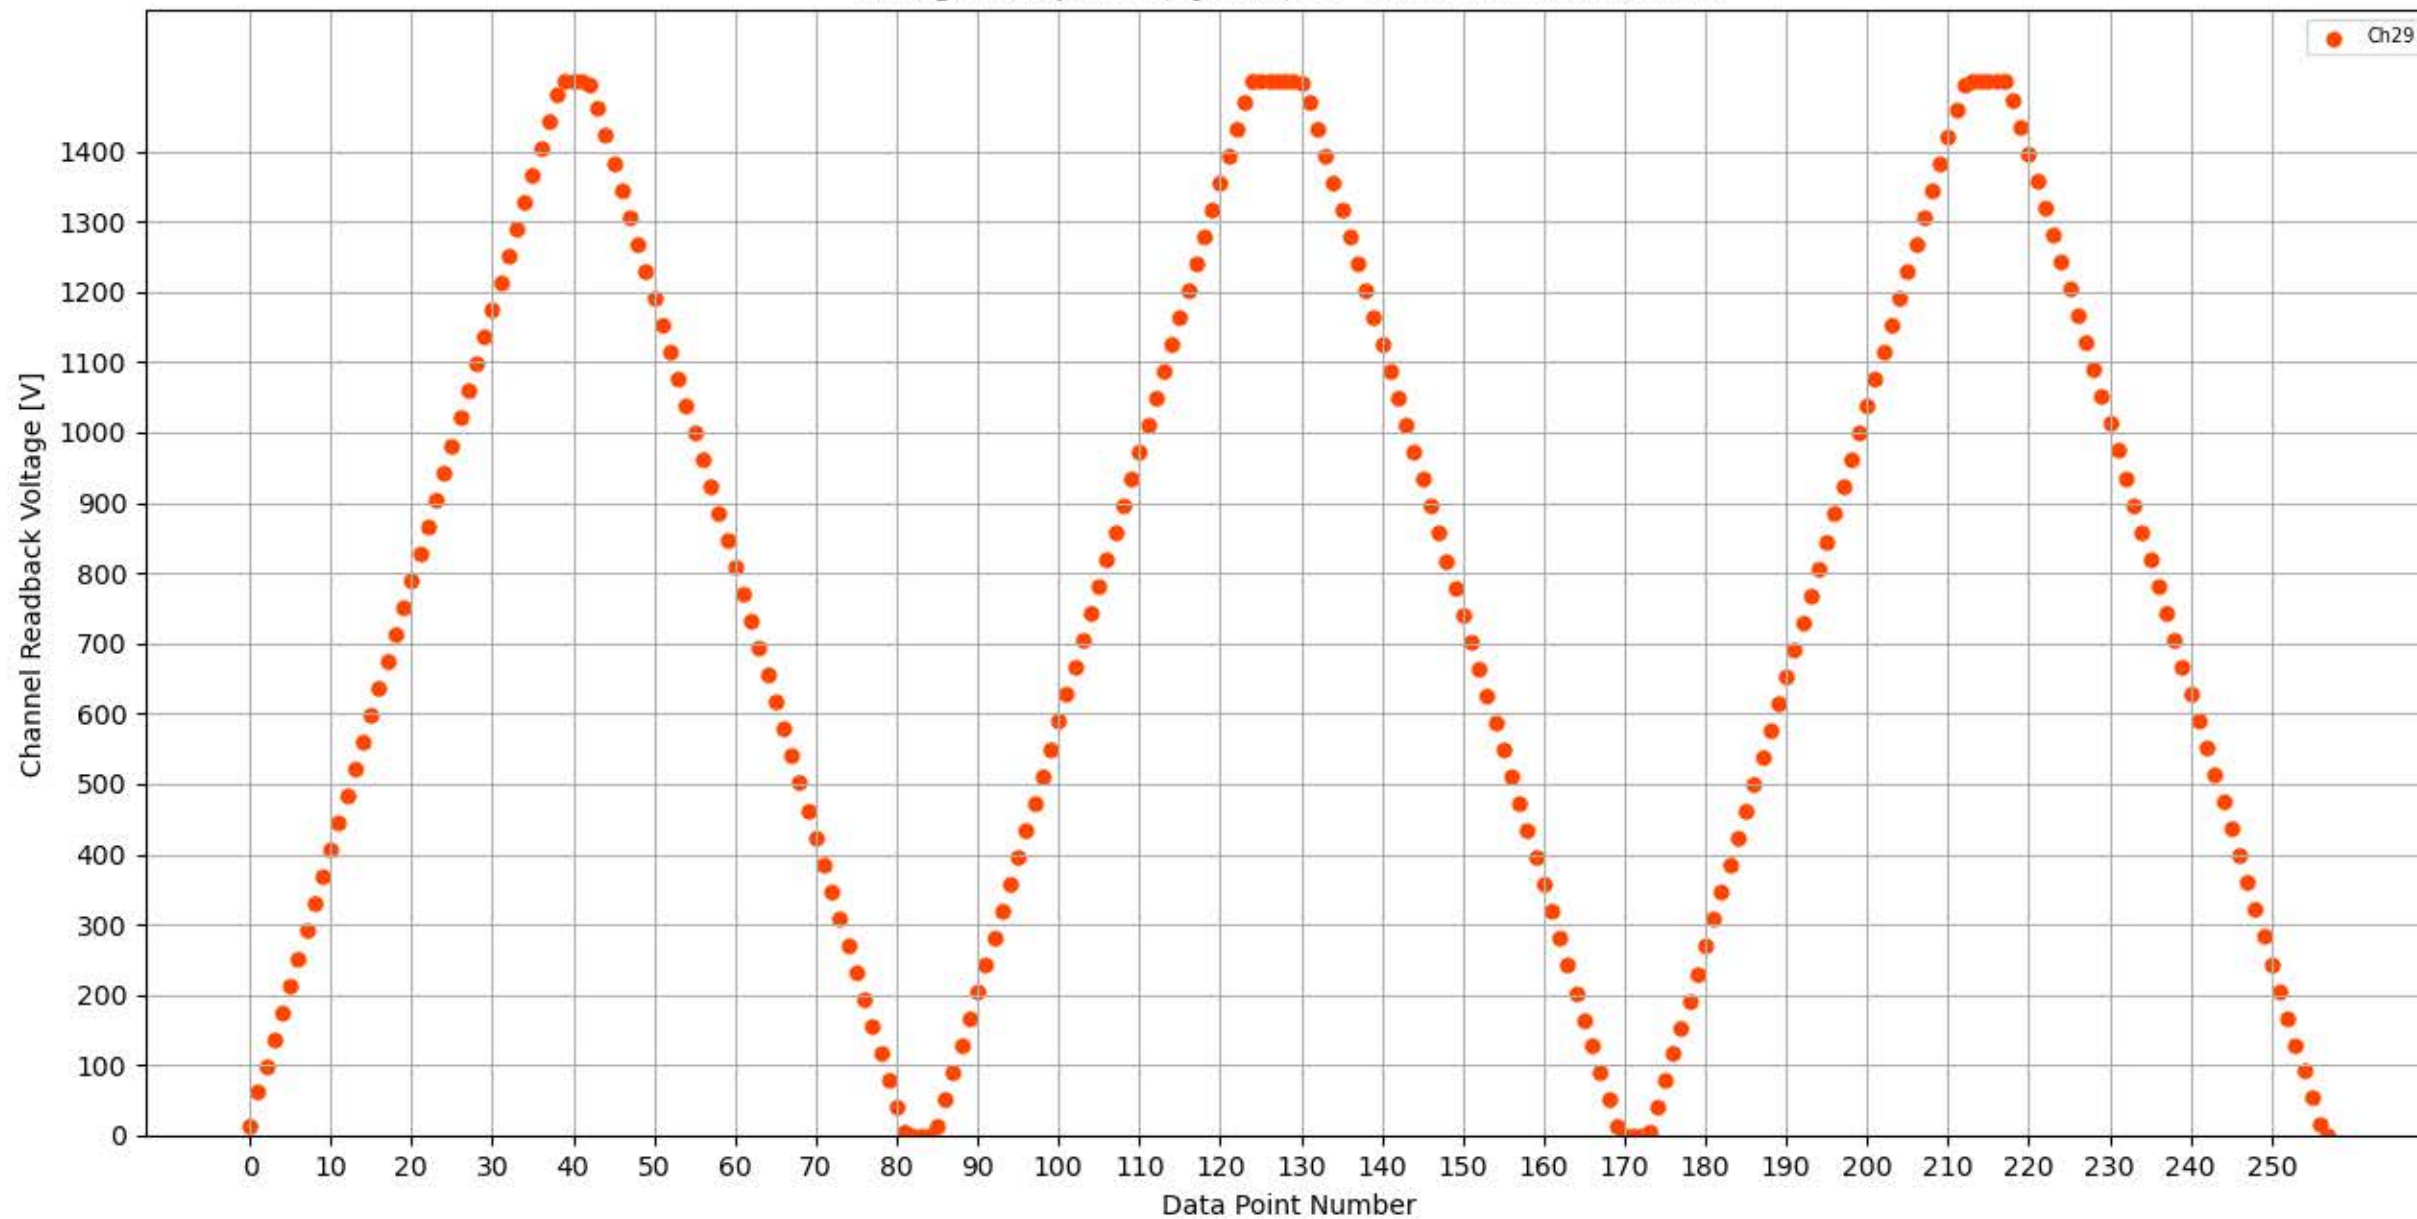

Voltage Ramp Test (Python) Bd #338, Slot #5, Ch #30

Voltage Ramp Test (Python) Bd #338, Slot #5, Ch #29