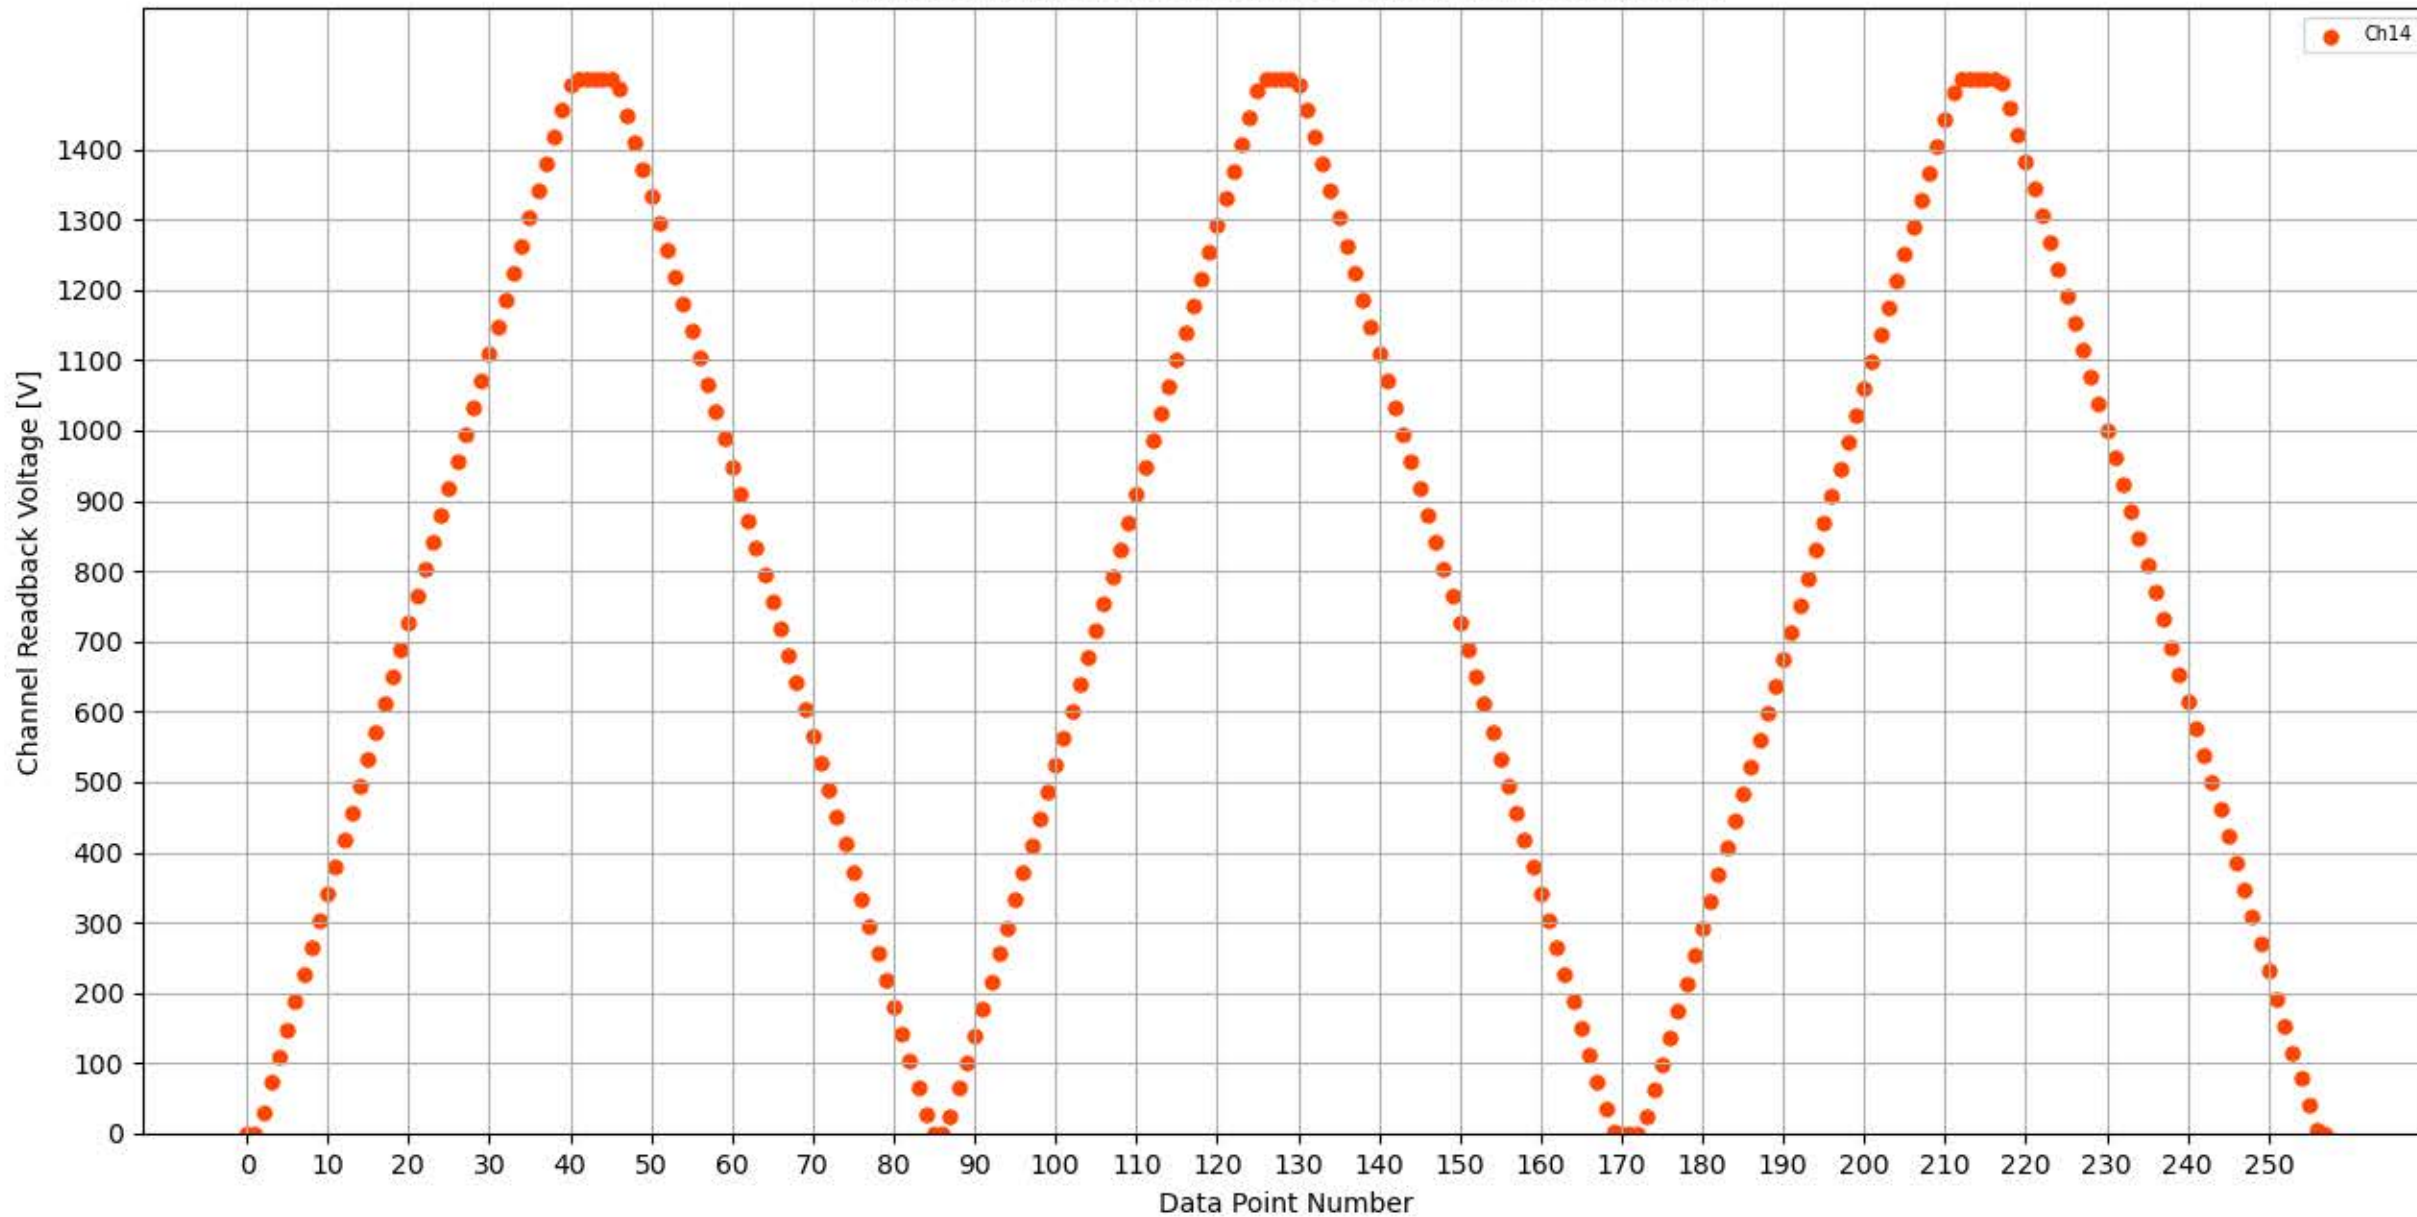

Voltage Ramp Test (Python) Bd #338, Slot #5, Ch #15

Voltage Ramp Test (Python) Bd #338, Slot #5, Ch #14