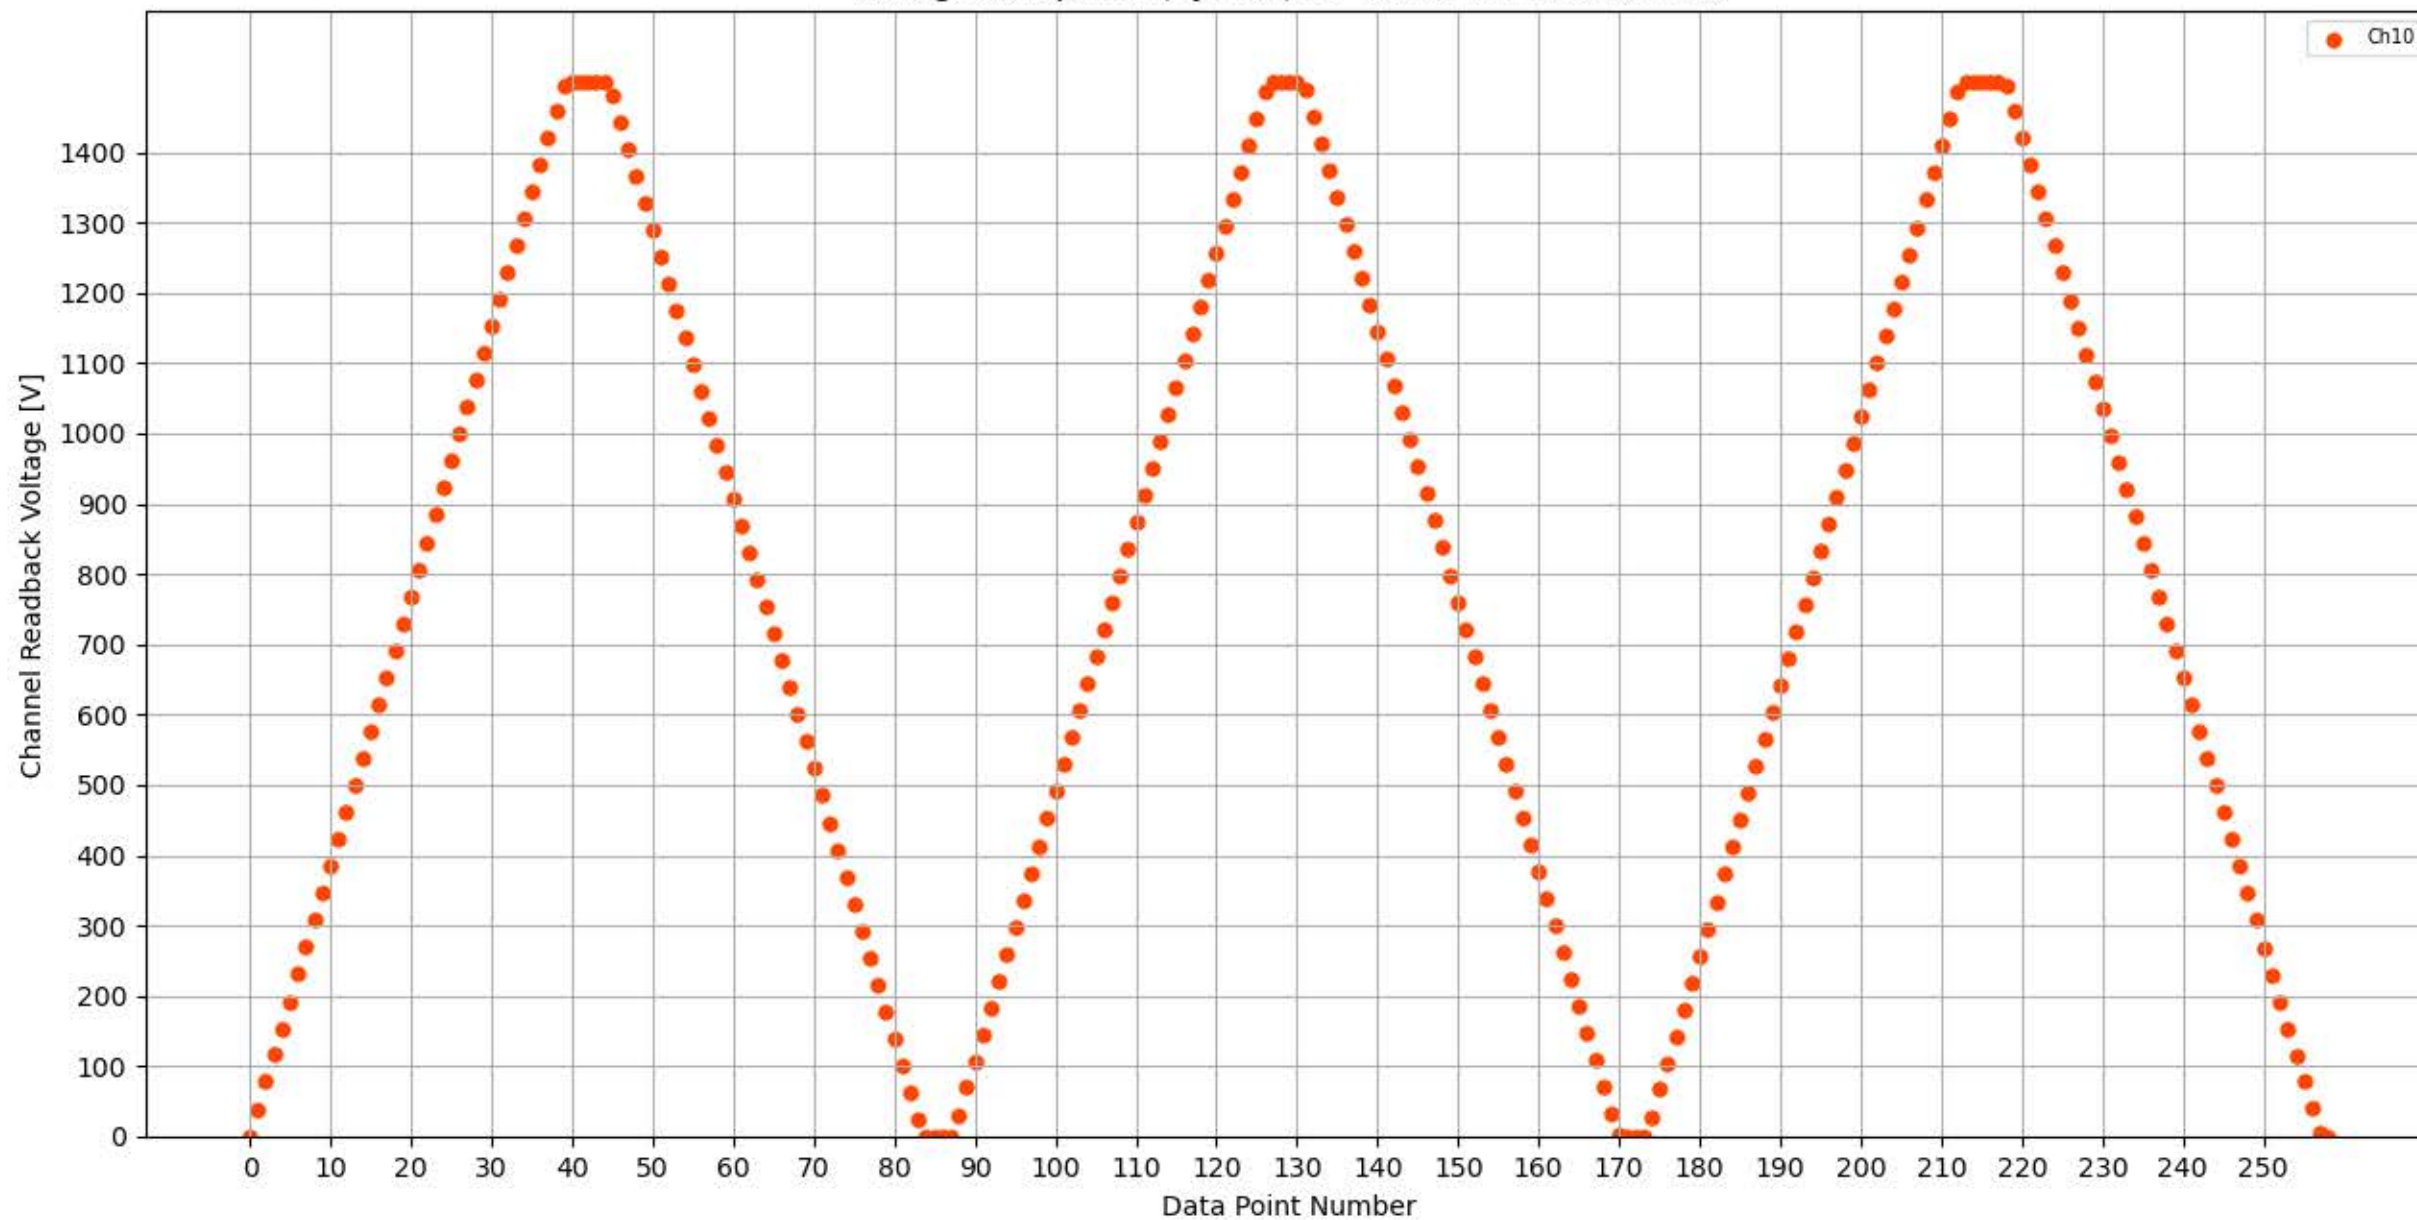

Voltage Ramp Test (Python) Bd #338, Slot #5, Ch #11

Voltage Ramp Test (Python) Bd #338, Slot #5, Ch #10