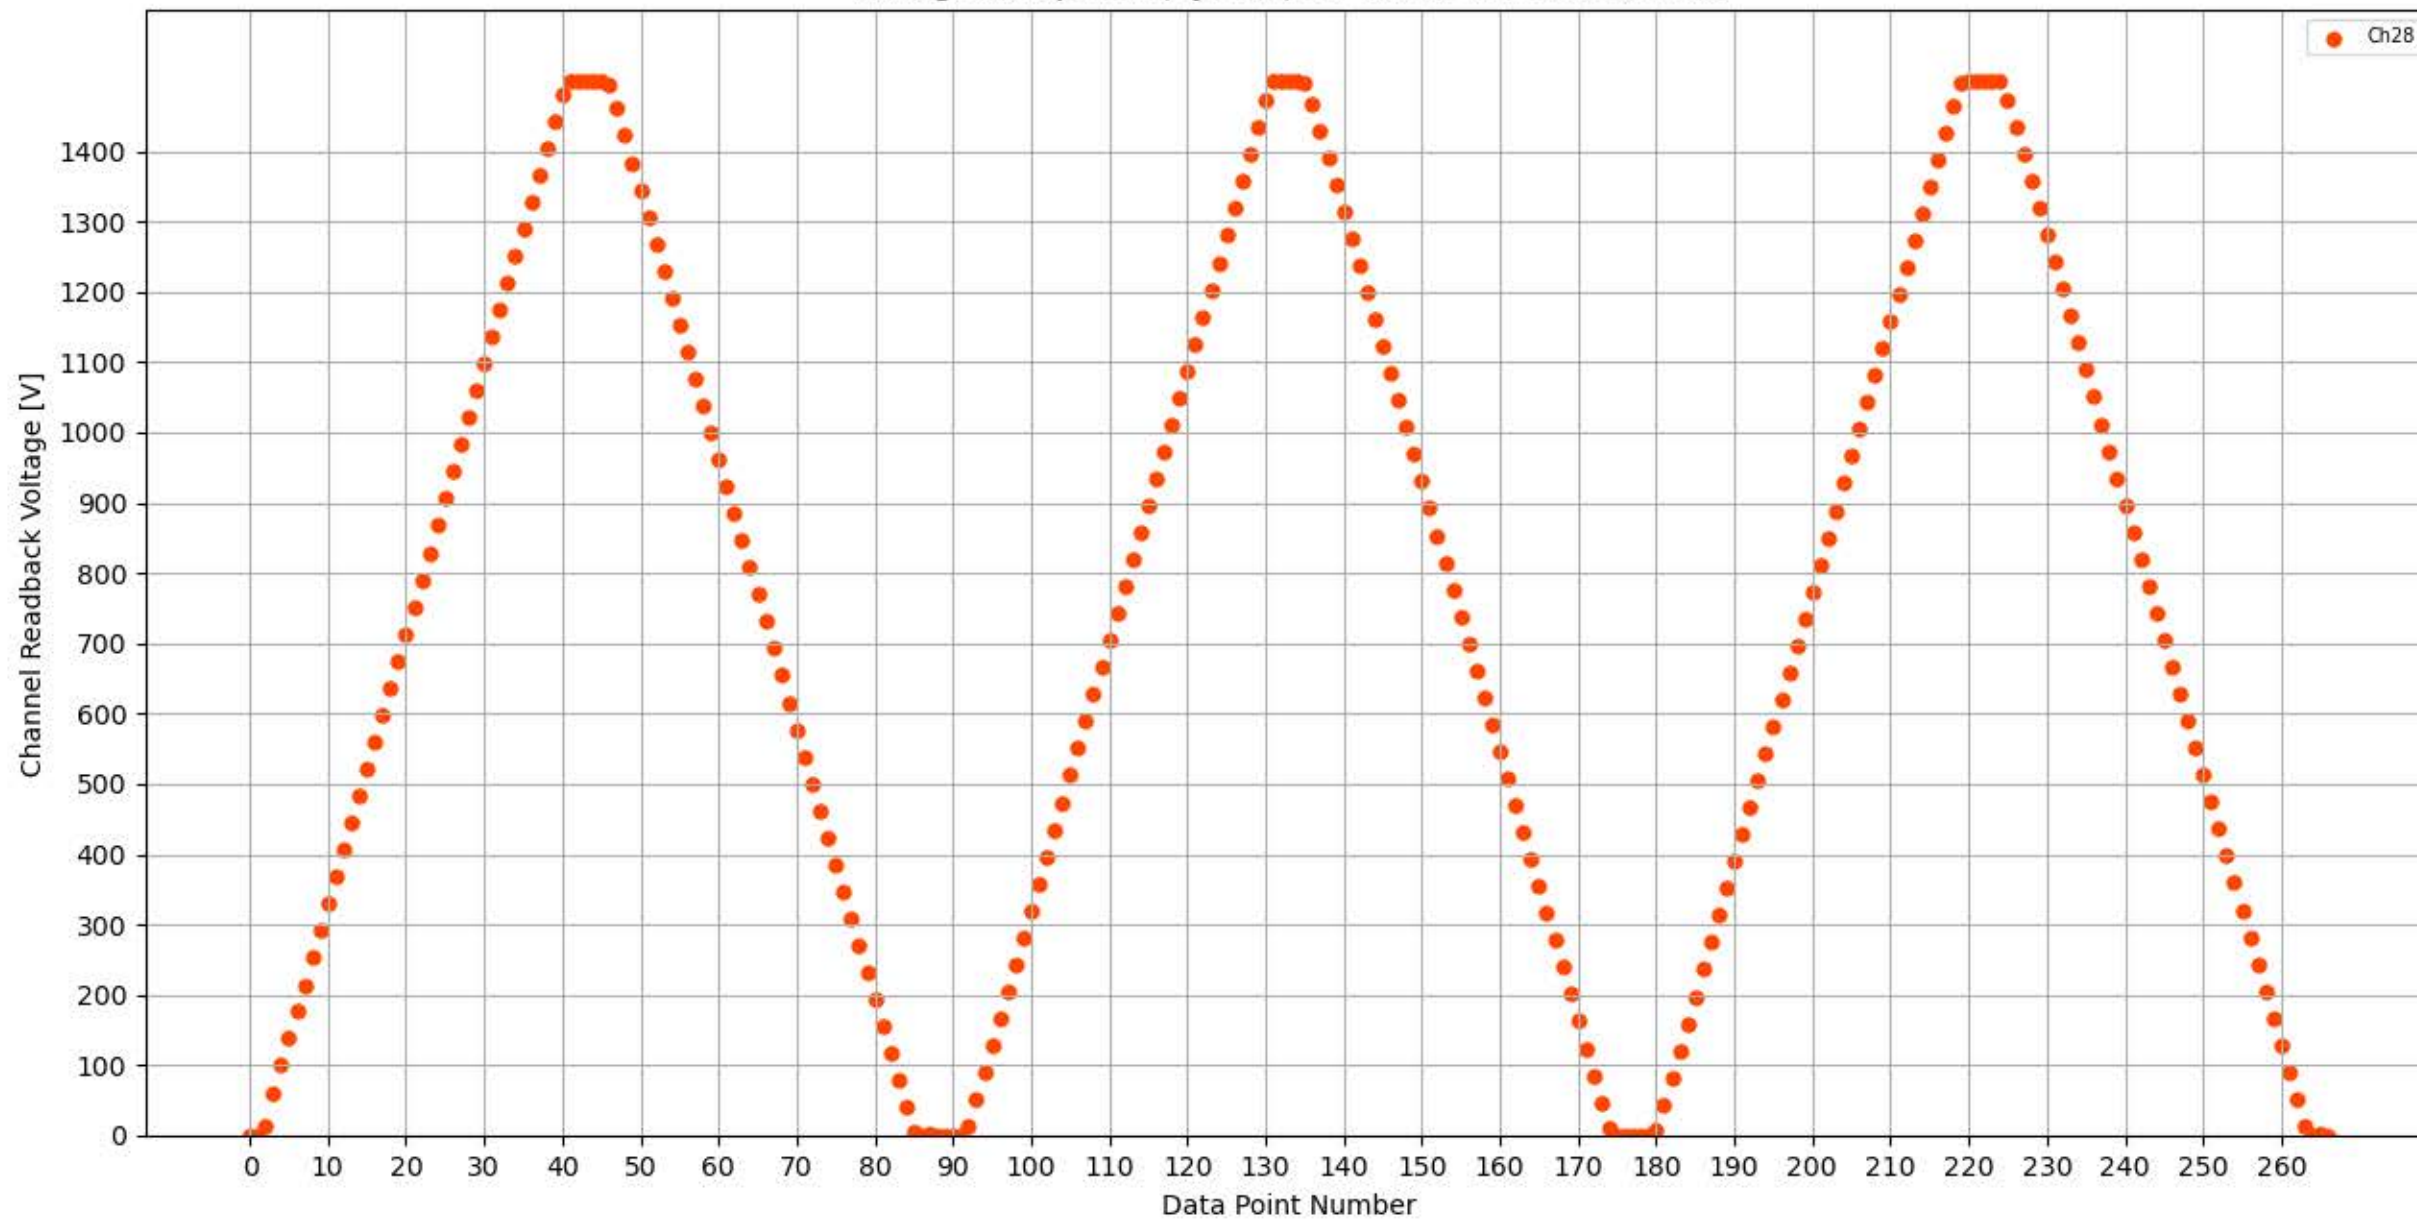

Voltage Ramp Test (Python) Bd #338, Slot #5, Ch #29

Voltage Ramp Test (Python) Bd #338, Slot #5, Ch #28