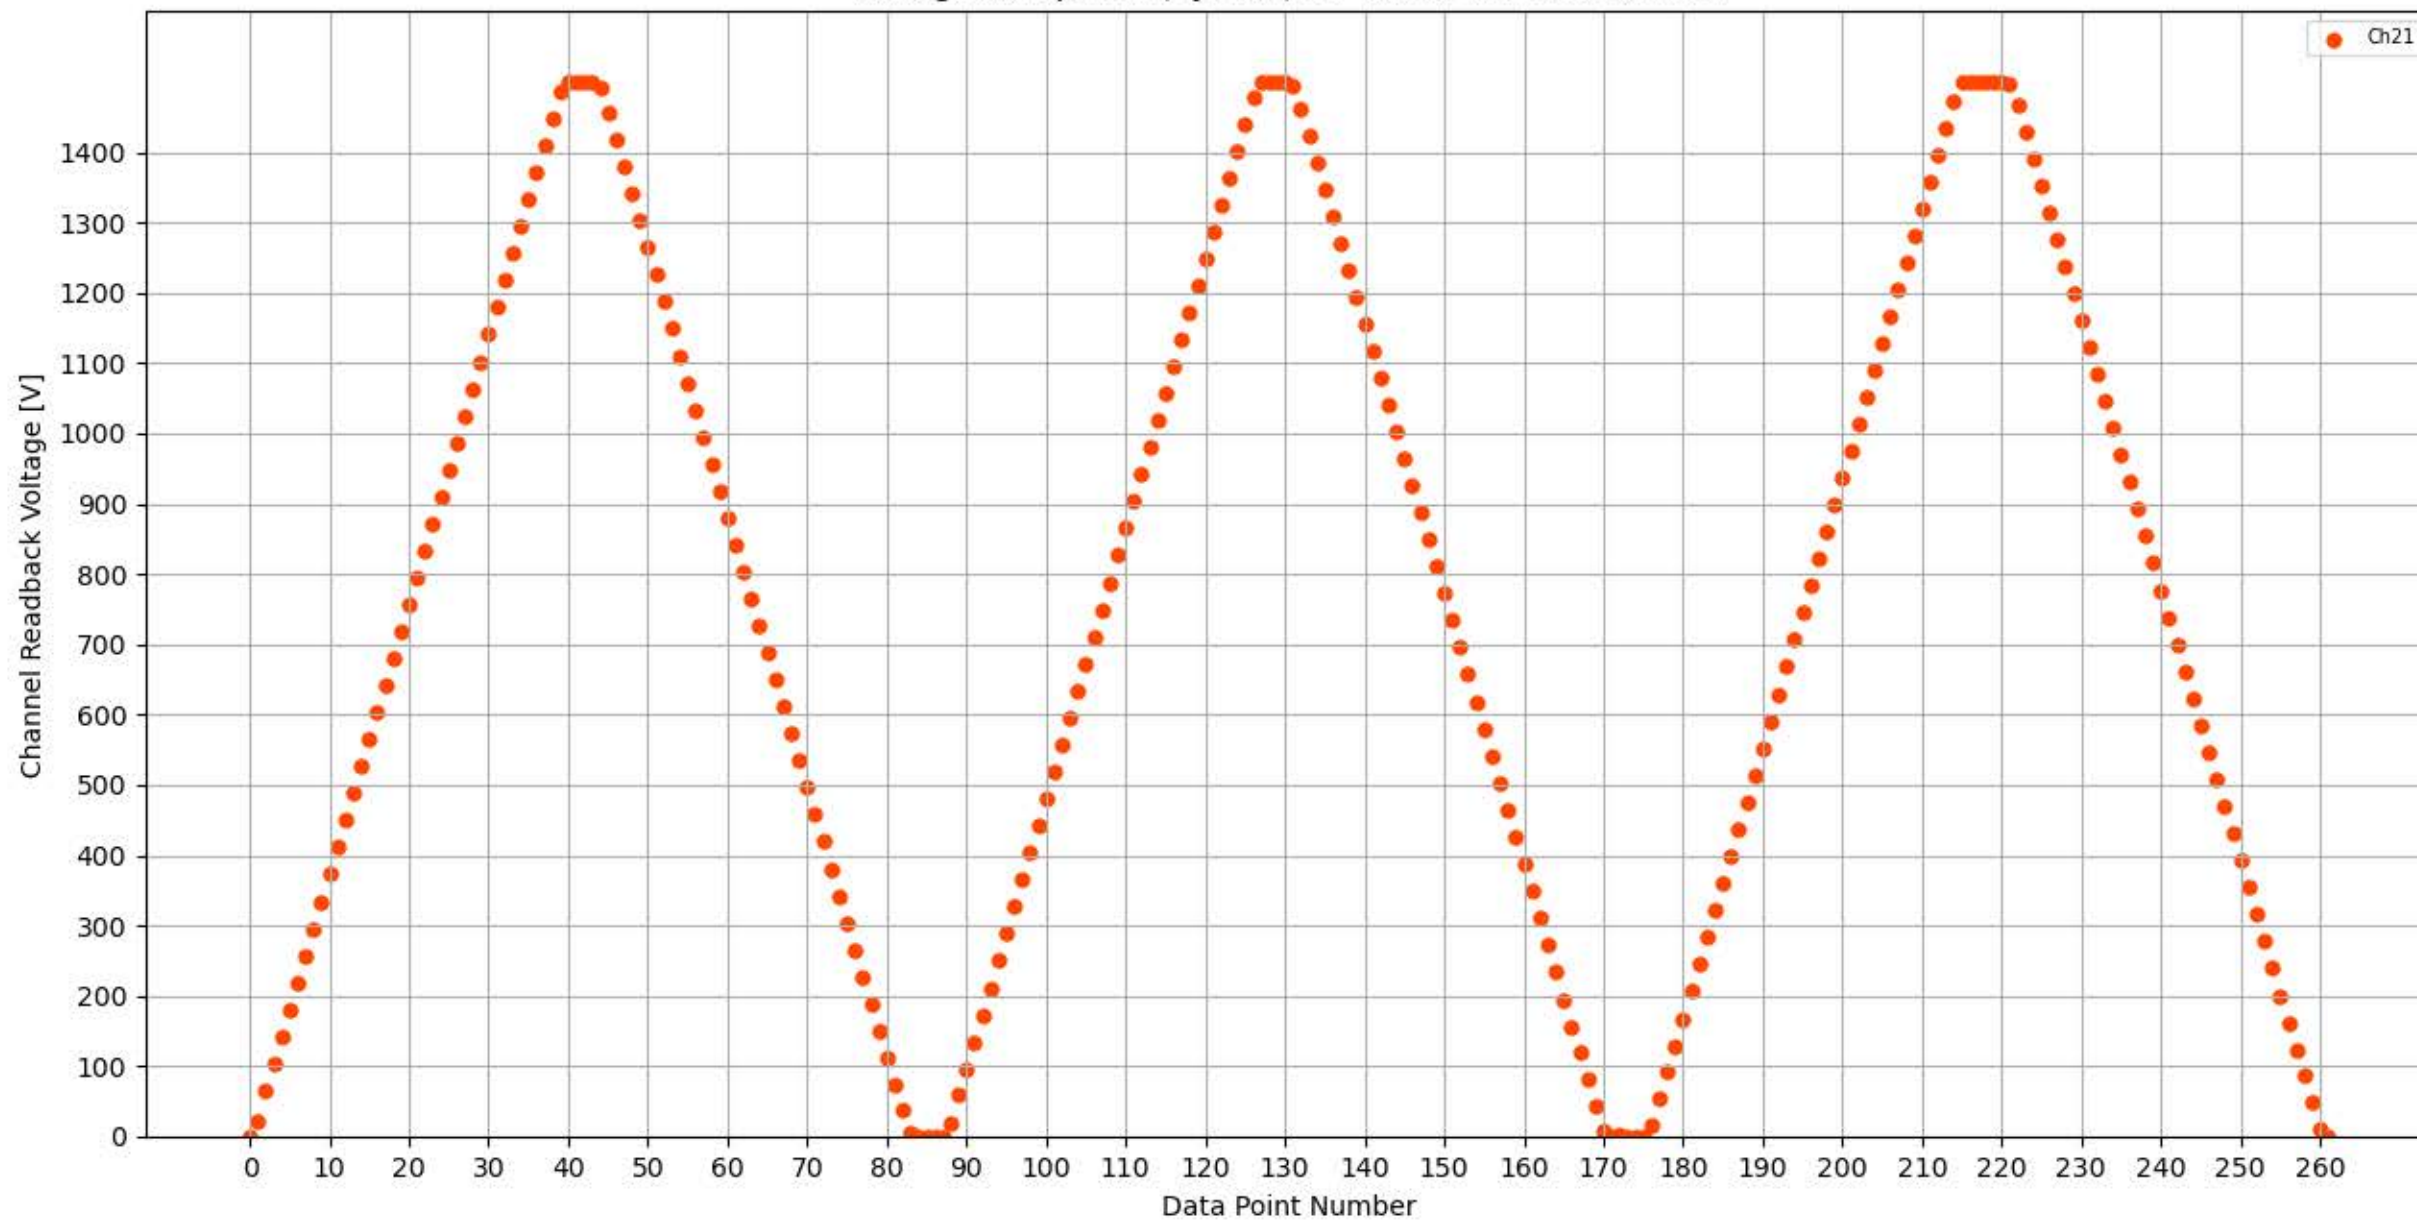

Voltage Ramp Test (Python) Bd #338, Slot #5, Ch #22

Voltage Ramp Test (Python) Bd #338, Slot #5, Ch #21