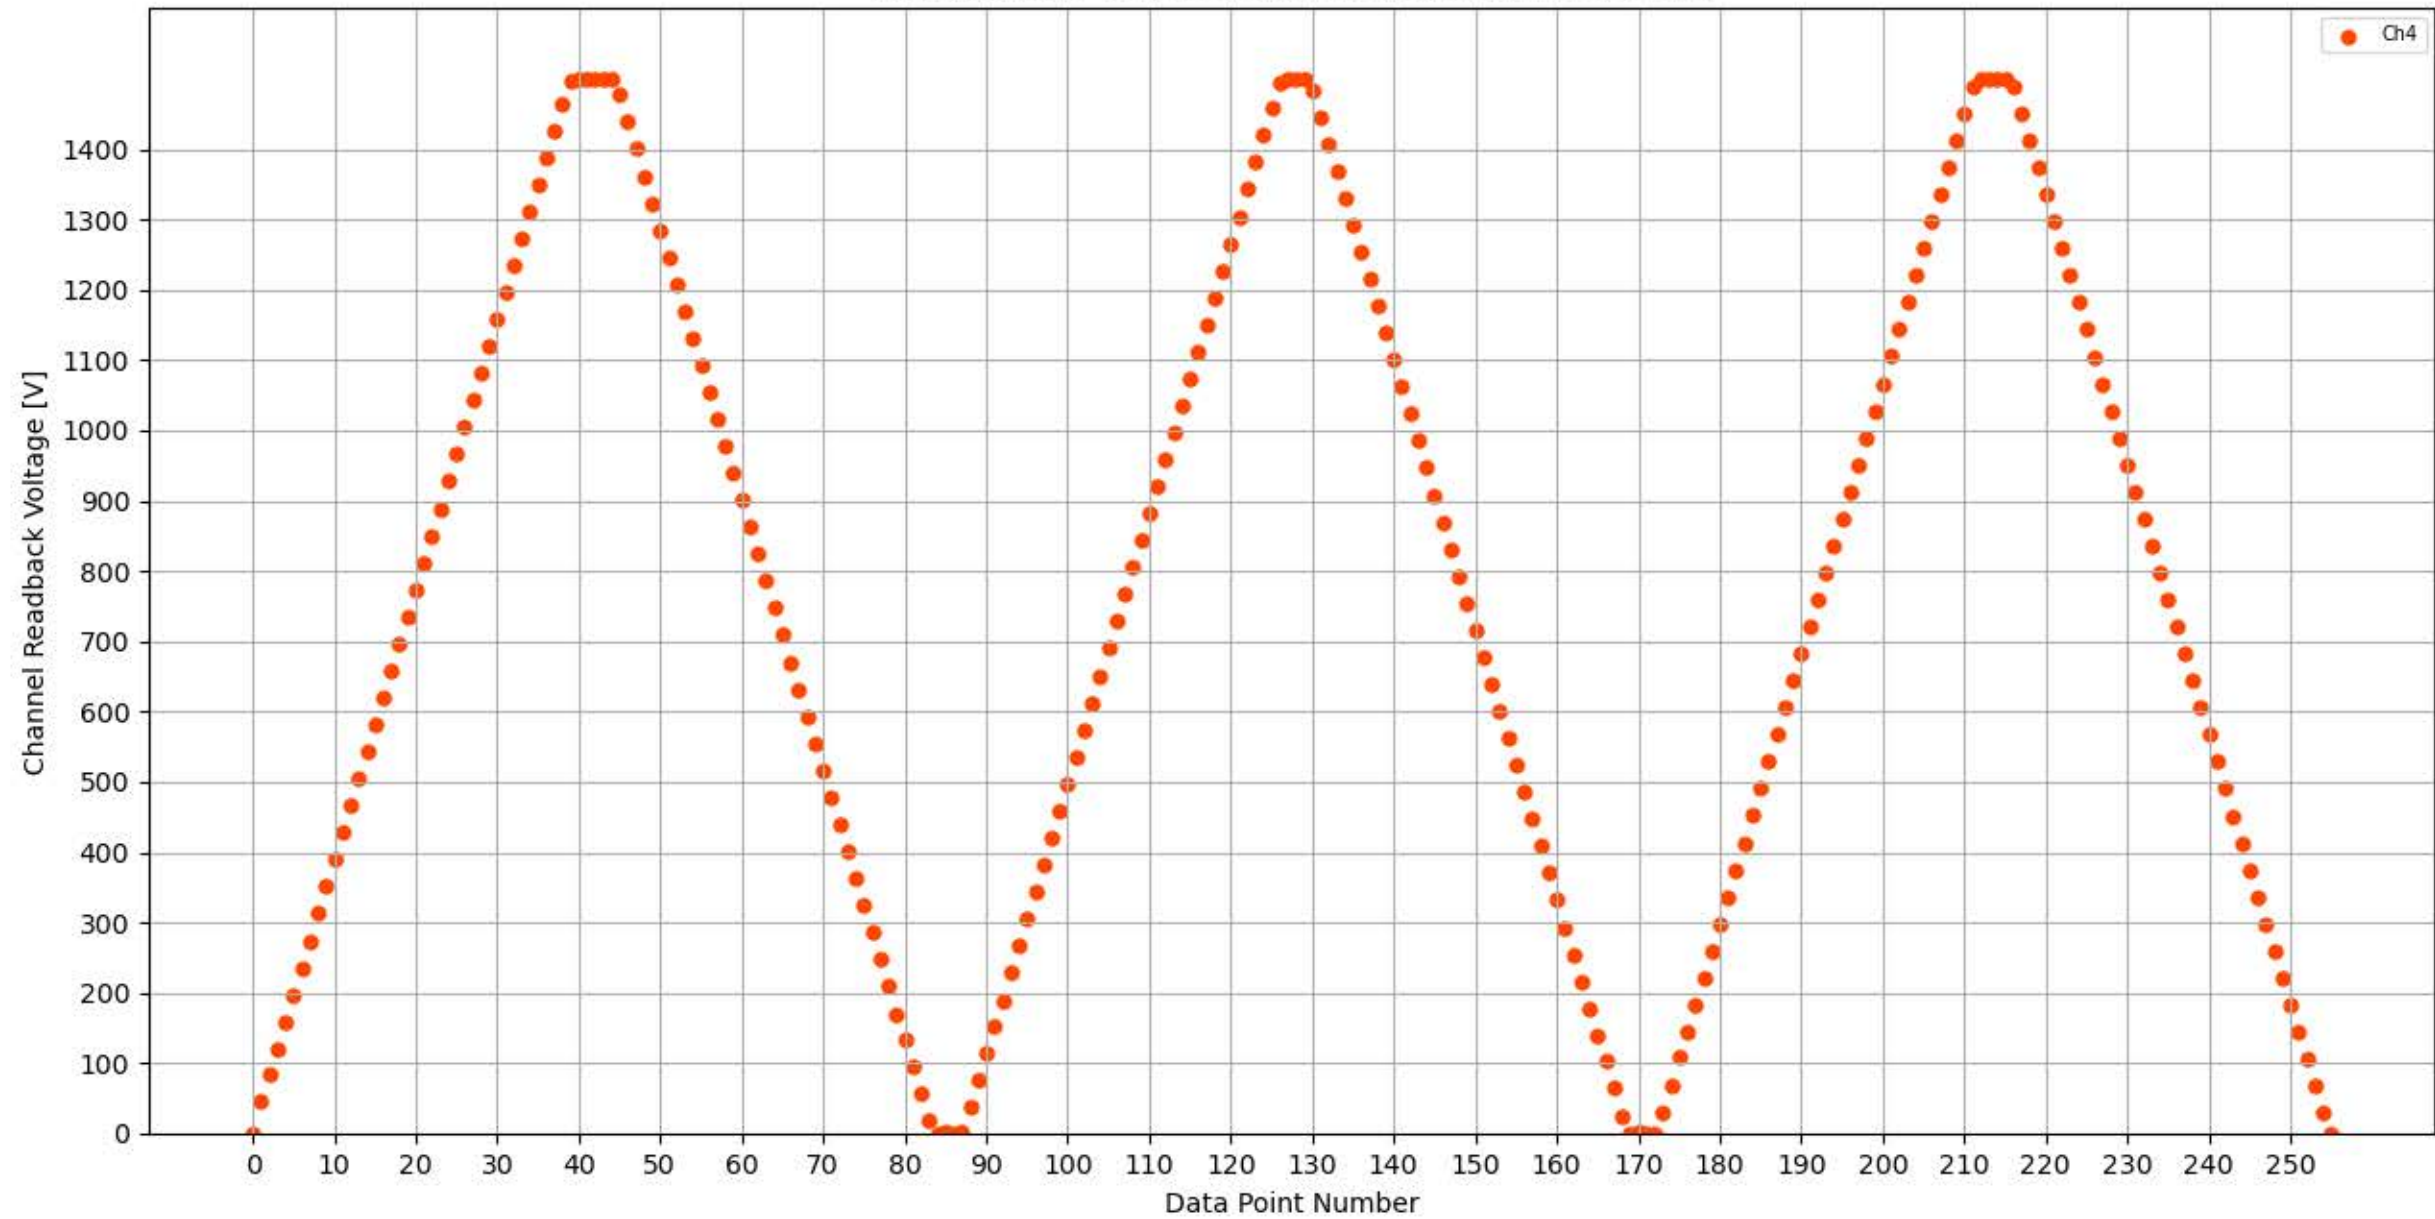

Voltage Ramp Test (Python) Bd #338, Slot #5, Ch #0

Voltage Ramp Test (Python) Bd #338, Slot #5, Ch #1

Voltage Ramp Test (Python) Bd #338, Slot #5, Ch #2

Voltage Ramp Test (Python) Bd #338, Slot #5, Ch #3

Voltage Ramp Test (Python) Bd #338, Slot #5, Ch #4

Voltage Ramp Test (Python) Bd #338, Slot #5, Ch #5

Voltage Ramp Test (Python) Bd #338, Slot #5, Ch #6

Voltage Ramp Test (Python) Bd #338, Slot #5, Ch #7