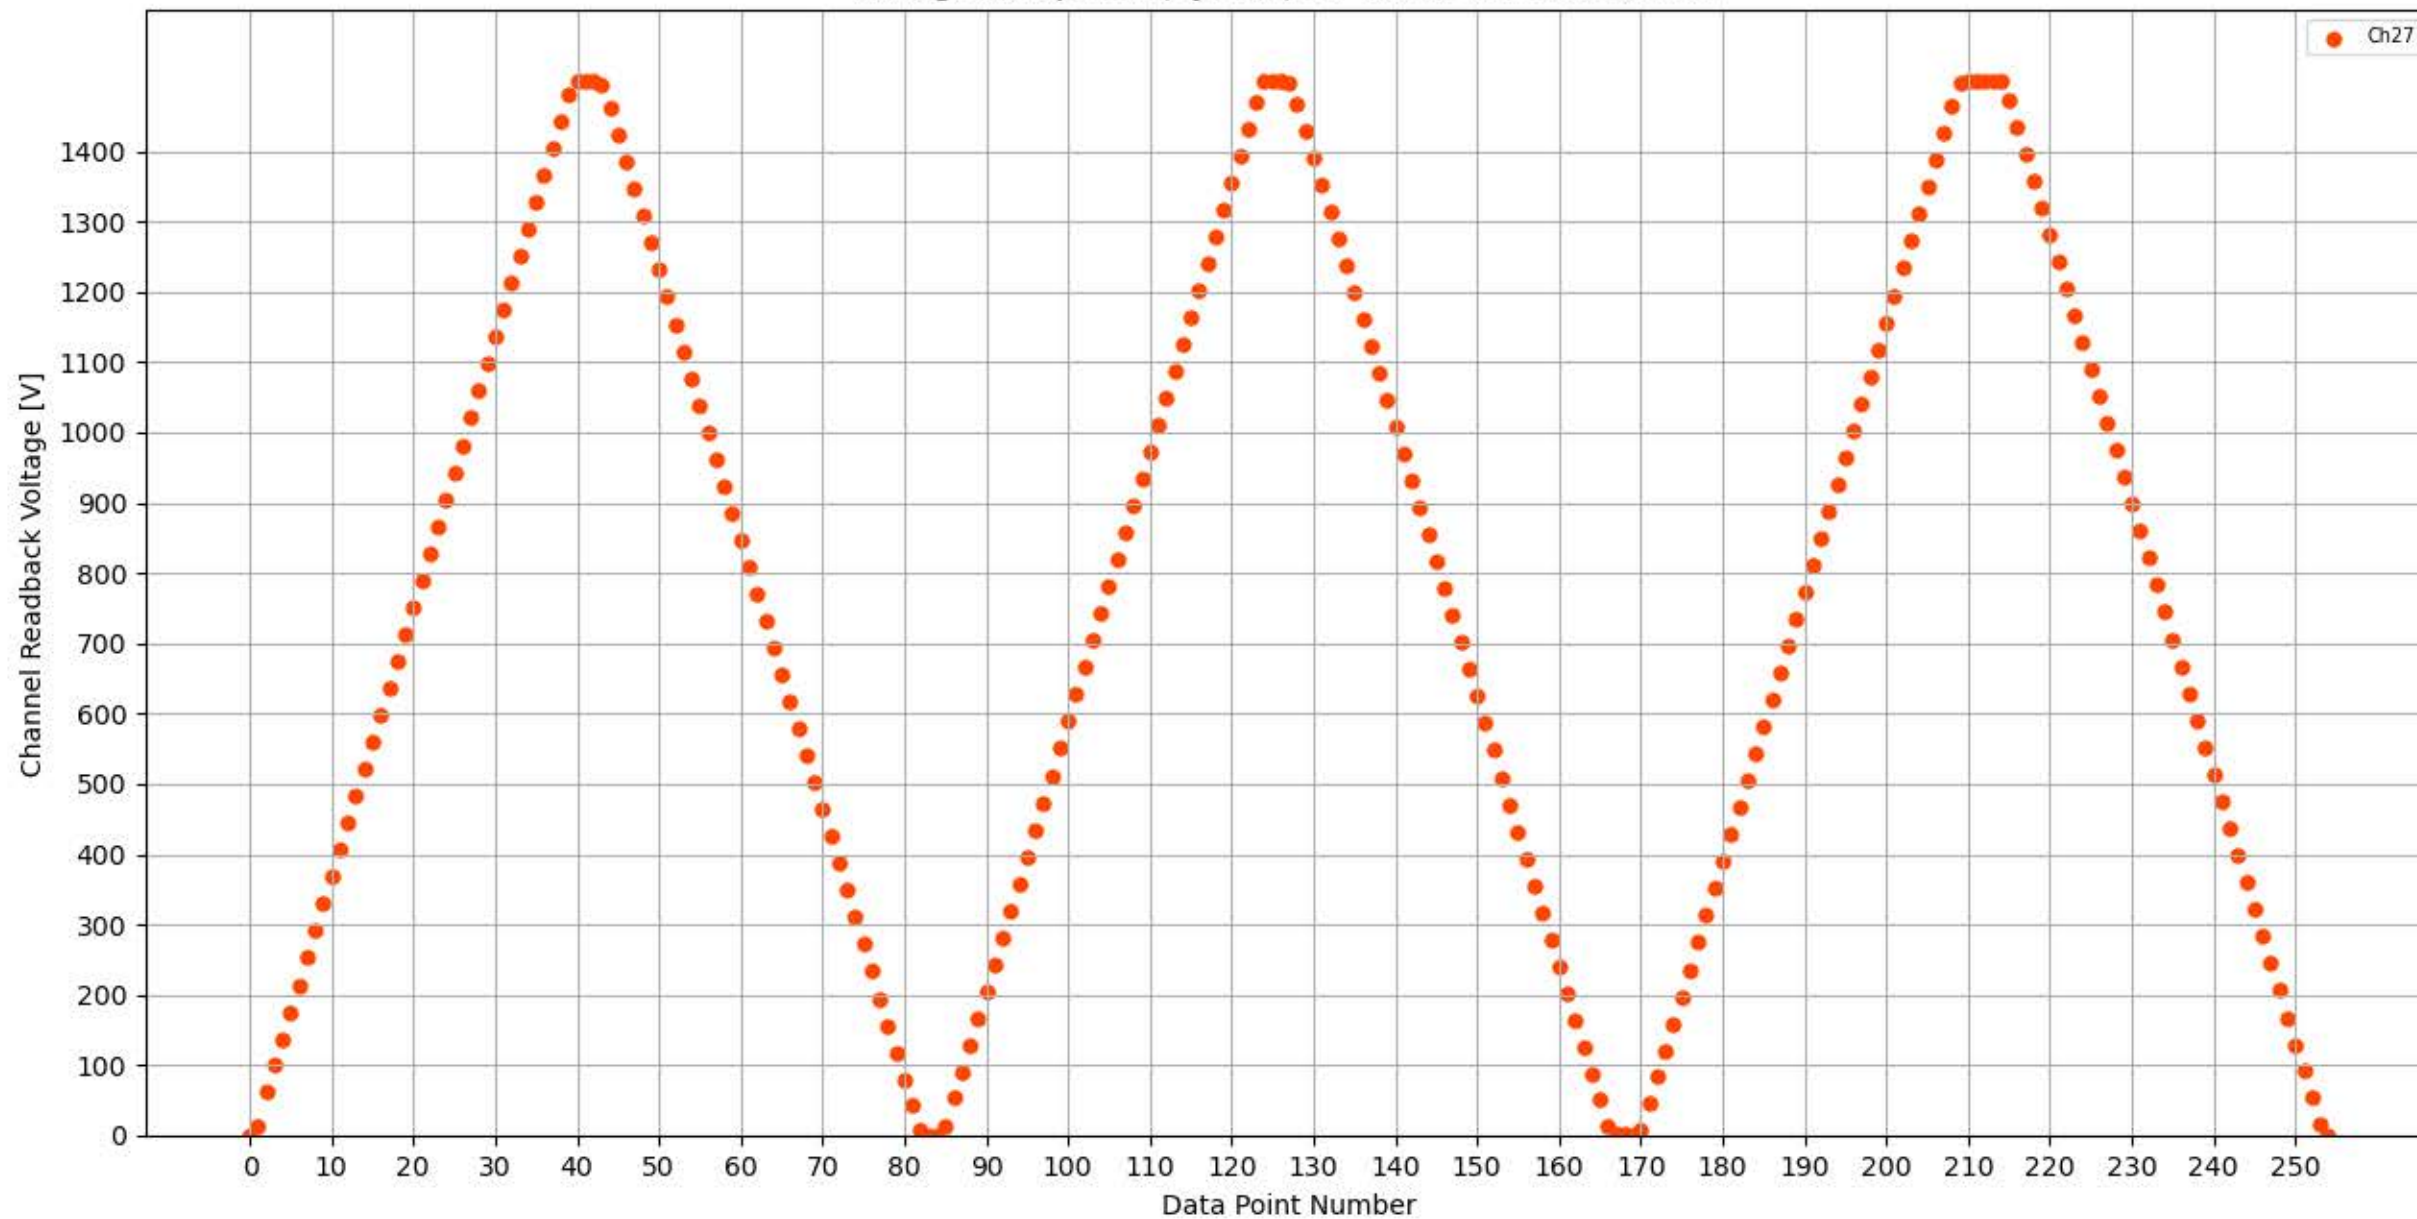

Voltage Ramp Test (Python) Bd #338, Slot #5, Ch #24

Voltage Ramp Test (Python) Bd #338, Slot #5, Ch #25

Voltage Ramp Test (Python) Bd #338, Slot #5, Ch #26

Voltage Ramp Test (Python) Bd #338, Slot #5, Ch #27